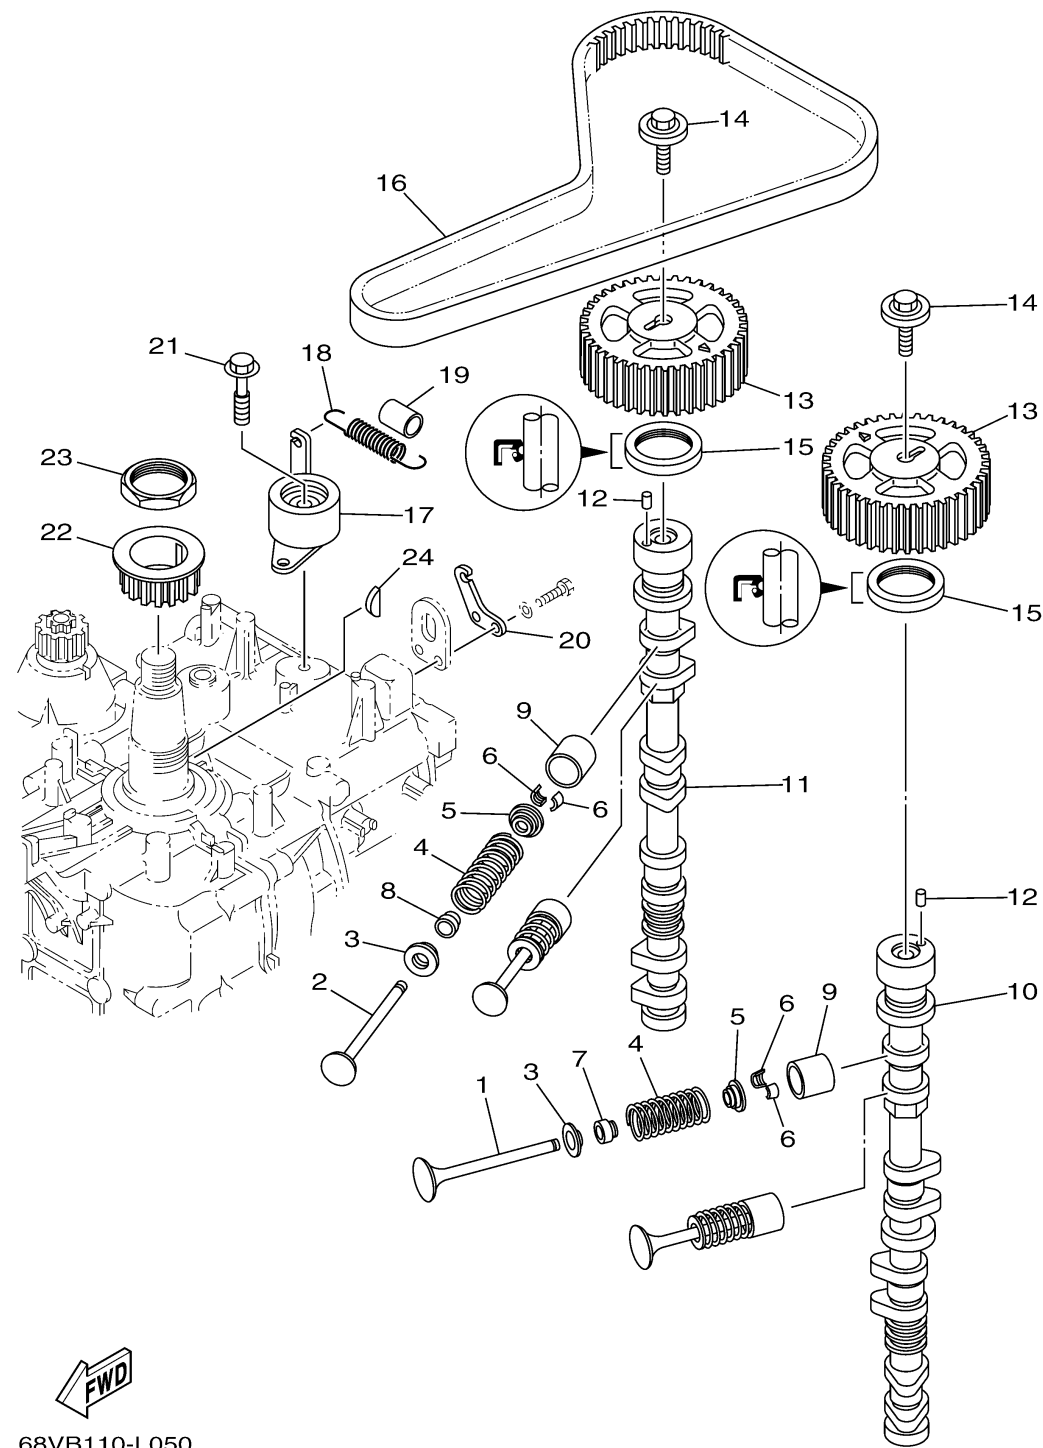

CONTINUED ON NEXT FRAME >

68VB110-L050

VALVE

Ref No.	Part Number	Description	Qty	Remarks
9	6D8-12153-G0-00	LIFTER, VALVE (44)	16	UR
9	6D8-12153-F0-00	LIFTER, VALVE (42)	16	UR
9	6D8-12153-E0-00	LIFTER, VALVE (40)	16	UR
9	6D8-12153-00-00	LIFTER, VALVE (12)	16	UR
9	6D8-12153-10-00	LIFTER, VALVE (14)	16	UR
9	6D8-12153-V0-00	LIFTER, VALVE (68)	16	UR
9	6D8-12153-30-00	LIFTER, VALVE (18)	16	UR
9	6D8-12153-40-00	LIFTER, VALVE (20)	16	UR
9	6D8-12153-50-00	LIFTER, VALVE (22)	16	UR
9	6D8-12153-60-00	LIFTER, VALVE (24)	16	UR
9	6D8-12153-70-00	LIFTER, VALVE (26)	16	UR
9	6D8-12153-80-00	LIFTER, VALVE (28)	16	UR
9	6D8-12153-90-00	LIFTER, VALVE (30)	16	UR
9	6D8-12153-A0-00	LIFTER, VALVE (32)	16	UR
9	6D8-12153-B0-00	LIFTER, VALVE (34)	16	UR
9	6D8-12153-C0-00	LIFTER, VALVE (36)	16	UR
9	6D8-12153-D0-00	LIFTER, VALVE (38)	16	UR
10	6D9-12171-00-00	CAMSHAFT 1	1	
11	68V-12181-00-00	CAMSHAFT 2	1	
12	93605-10108-00	.PIN, DOWEL	2	

CONTINUED ON NEXT FRAME >

 68VB110-L050

VALVE

Ref No.	Part Number	Description	Qty	Remarks
13	67F-11537-00-00	GEAR, DRIVEN	2	
14	90119-10050-00	BOLT, WITH WASHER	2	
15	93102-38008-00	.OIL SEAL	2	
16	67F-46241-00-00	BELT	1	
17	67F-11590-00-00	TENSIONER ASSY	1	
18	90506-16M39-00	SPRING, TENSION	1	
19	90445-15M03-00	HOSE (L23)	1	
20	67F-11595-00-00	PLATE, VALVE	1	
21	90119-10M72-00	BOLT, WITH WASHER	1	
22	6D8-11536-01-00	GEAR, DRIVE	1	
23	90170-40008-00	NUT	1	
24	90280-04008-00	KEY, WOODRUFF	1	