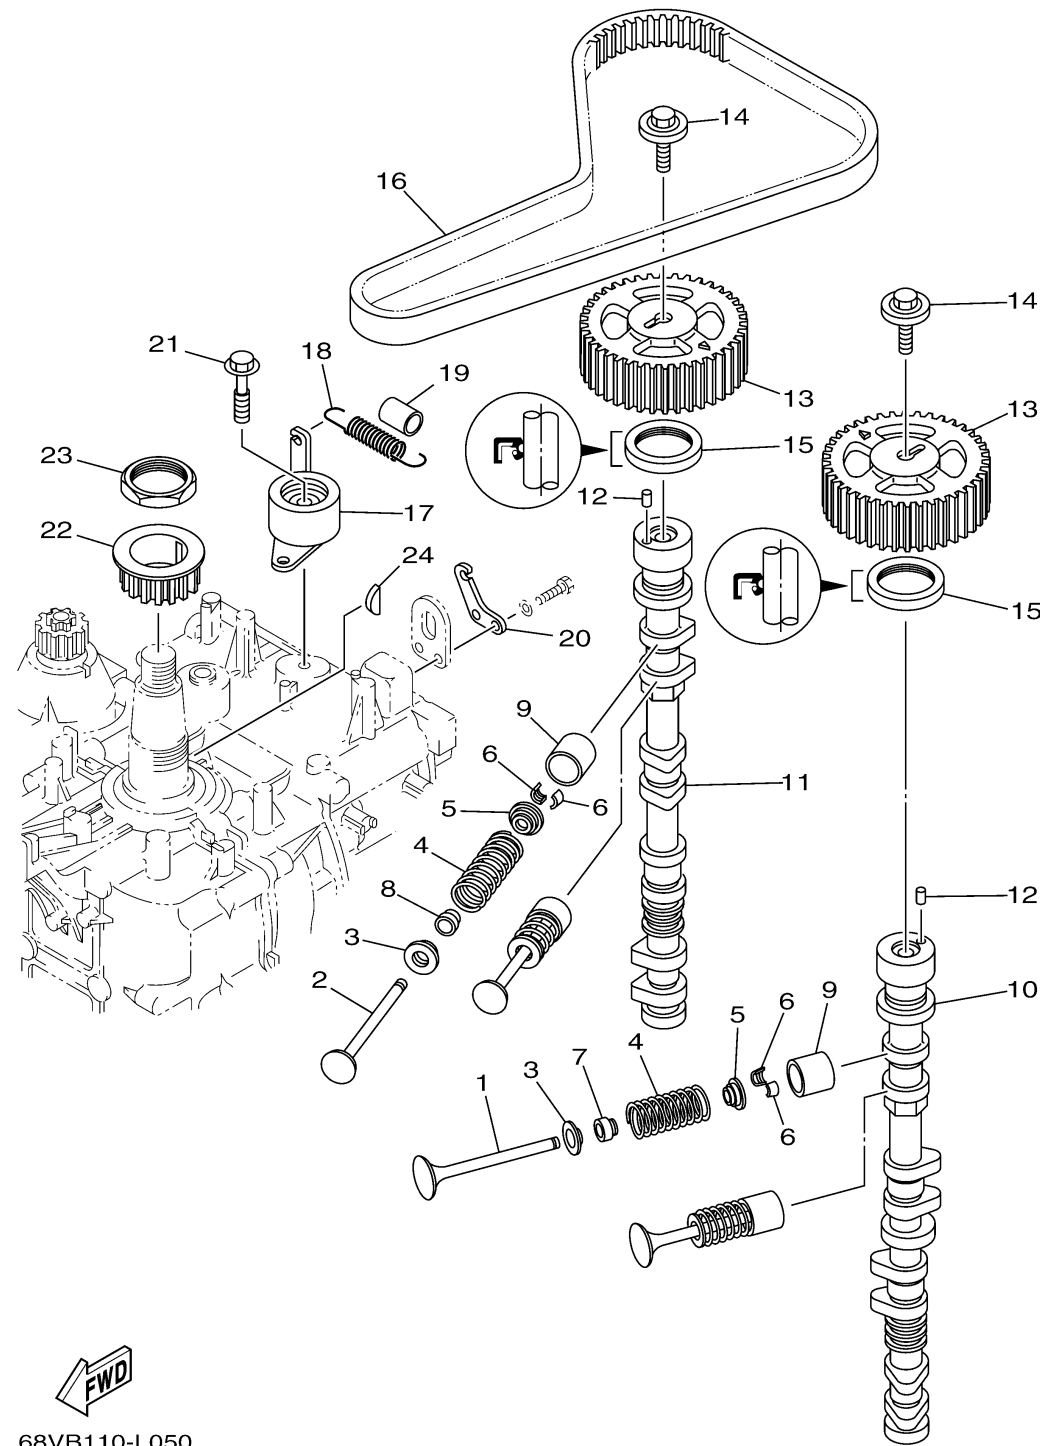

68VB110-L050

VALVE

Ref No.	Part Number	Description	Qty	Remarks
9	6D8-12153-G0-00	LIFTER, VALVE (44)	16	UR
9	6D8-12153-F0-00	LIFTER, VALVE (42)	16	UR
9	6D8-12153-E0-00	LIFTER, VALVE (40)	16	UR
9	6D8-12153-00-00	LIFTER, VALVE (12)	16	UR
9	6D8-12153-10-00	LIFTER, VALVE (14)	16	UR
9	6D8-12153-V0-00	LIFTER, VALVE (68)	16	UR
9	6D8-12153-30-00	LIFTER, VALVE (18)	16	UR
9	6D8-12153-40-00	LIFTER, VALVE (20)	16	UR
9	6D8-12153-50-00	LIFTER, VALVE (22)	16	UR
9	6D8-12153-60-00	LIFTER, VALVE (24)	16	UR
9	6D8-12153-70-00	LIFTER, VALVE (26)	16	UR
9	6D8-12153-80-00	LIFTER, VALVE (28)	16	UR
9	6D8-12153-90-00	LIFTER, VALVE (30)	16	UR
9	6D8-12153-A0-00	LIFTER, VALVE (32)	16	UR
9	6D8-12153-B0-00	LIFTER, VALVE (34)	16	UR
9	6D8-12153-C0-00	LIFTER, VALVE (36)	16	UR
9	6D8-12153-D0-00	LIFTER, VALVE (38)	16	UR
10	6D9-12171-00-00	CAMSHAFT 1	1	
11	68V-12181-00-00	CAMSHAFT 2	1	
12	93605-10108-00	.PIN, DOWEL	2	

CONTINUED ON NEXT FRAME >