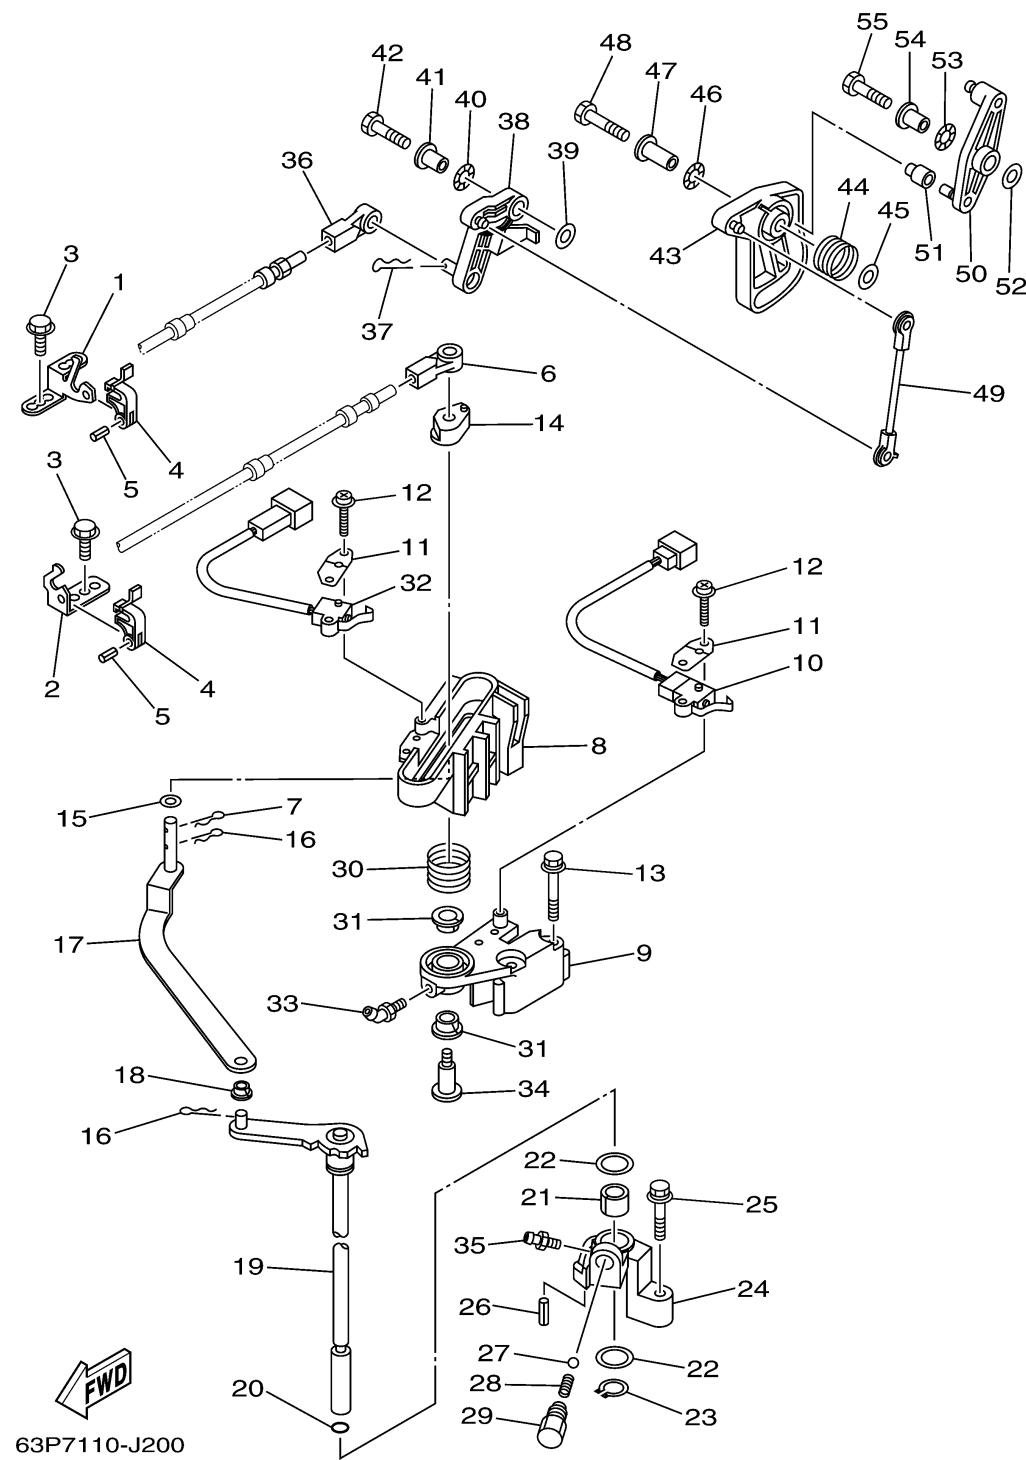

CONTROL

Ref No.	Part Number	Description	Qty	Remarks
1	63P-48531-00-00	BRACKET, REMOTE CONTROL 1	1	
2	63P-48532-00-00	BRACKET, REMOTE CONTROL 2	1	
3	90109-06M86-00	BOLT	3	
4	63P-48538-00-00	CLAMP, CABLE 1	2	
5	91690-30010-00	PIN, SPRING	2	
6	6E5-48344-00-00	CABLE END, REMOTE CONTROL	1	
7	90468-18008-00	CLIP	1	
8	63P-44176-00-00	BRACKET	1	
9	63P-44117-01-00	BRACKET	1	
10	69J-8259F-00-00	SWITCH ASSY	1	
11	61A-82588-01-00	PLATE	2	EXCEPT JET-DRIVE
11	61A-82588-01-00	PLATE	0	FOR JET-DRIVE
12	97985-04116-00	SCREW, WITH WASHER	0	FOR JET-DRIVE
12	97985-04116-00	SCREW, WITH WASHER	4	EXCEPT JET-DRIVE
13	97595-06550-00	BOLT, WITH WASHER	2	
14	63P-44122-00-00	BUSHING, SHIFT ROD LEVER	1	
15	90202-08M20-00	WASHER, PLATE	1	
16	90468-18008-00	CLIP	2	
17	63P-44121-00-00	LEVER, SHIFT ROD	1	
18	90386-06M12-00	BUSH	1	

CONTINUED ON NEXT FRAME >

CONTROL

Ref No.	Part Number	Description	Qty	Remarks
19	63P-44120-01-00	HANDLE GEAR SHIFT ASSY	1	
20	93210-09165-00	O-RING	1	
21	90386-16M66-00	BUSH	1	
22	90202-16061-00	WASHER, PLATE	2	
23	93410-16006-00	CIRCLIP	1	
24	63P-44118-00-00	BRACKET	1	
25	97575-06535-00	BOLT, WITH WASHER	1	
26	91690-30010-00	PIN, SPRING	1	
27	93501-04M02-00	BALL	1	
28	90501-12082-00	SPRING, COMPRESSION	1	
29	648-42715-00-00	BUSHING	1	
30	90508-20M31-00	SPRING, TORSION	1	
31	90386-12069-00	BUSH	2	
32	60V-8259F-00-00	SWITCH ASSY	1	EXCEPT JET-DRIVE
33	93700-06M01-00	NIPPLE, GREASE	1	
34	90109-08019-00	BOLT	1	
35	93700-06M03-00	NIPPLE, GREASE	1	
36	6E5-48344-00-00	CABLE END, REMOTE CONTROL	1	
37	90468-18008-00	CLIP	1	
38	63P-42154-00-00	LEVER, THROTTLE CONTROL	1	