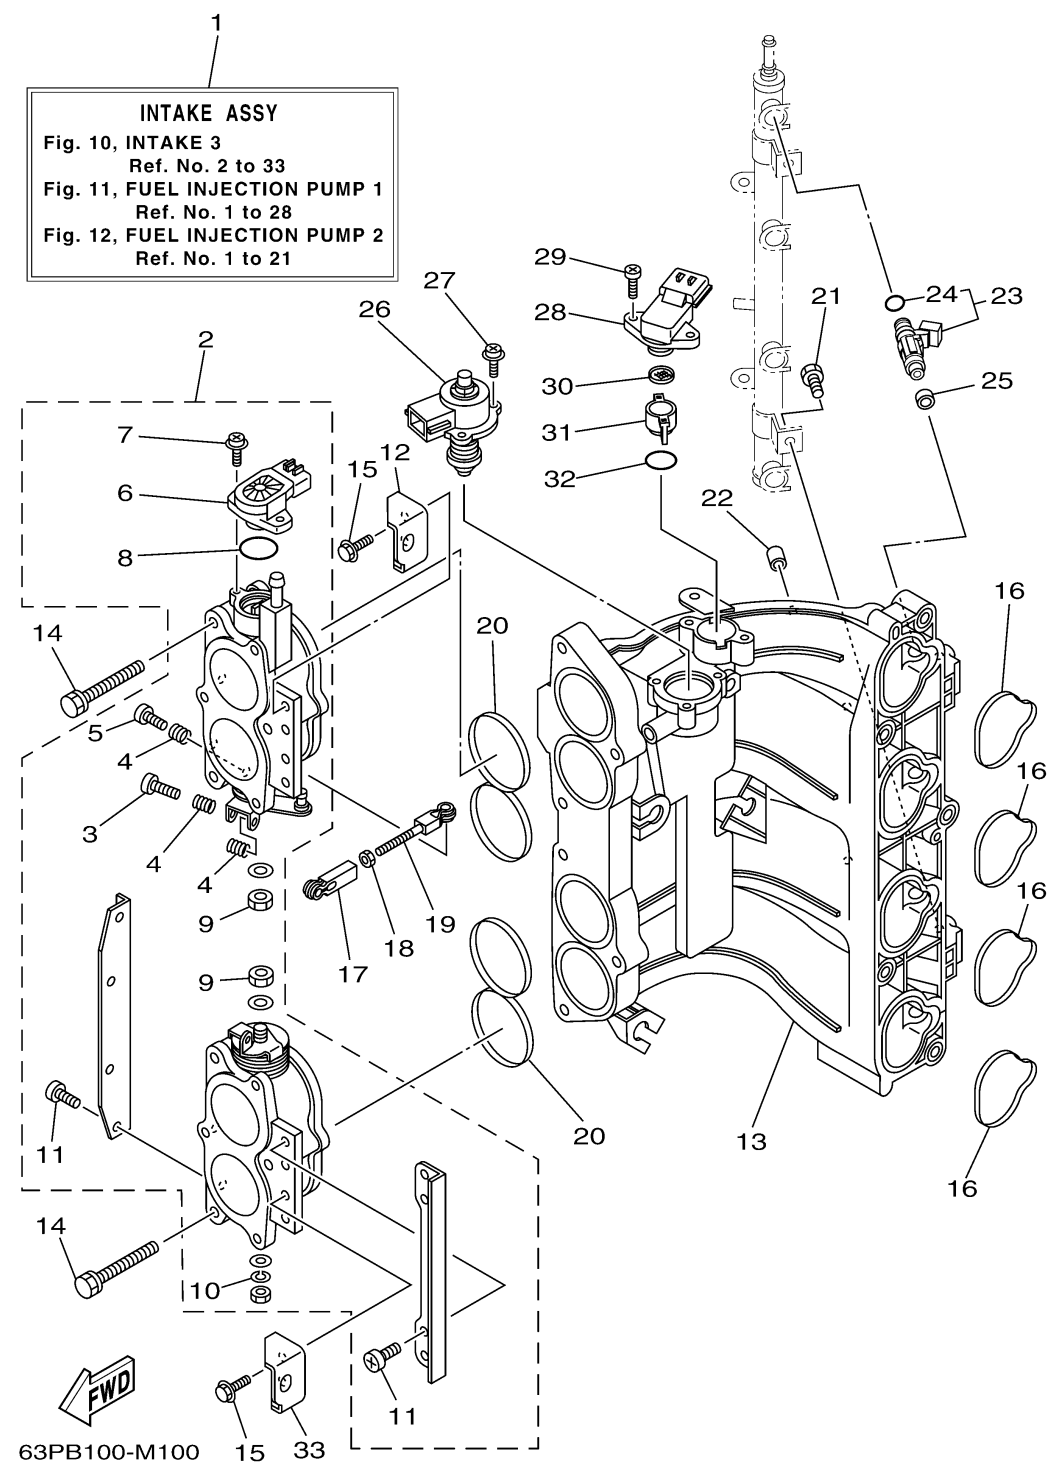

INTAKE 3

Ref No.	Part Number	Description	Qty	Remarks
1	63P-14200-41-00	INTAKE ASSY	1	
2	63P-13751-01-00	BODY, THROTTLE 1	1	
3	69J-14321-00-00	..SCREW, THROTTLE	1	
4	68V-14331-00-00	..SPRING, THROTTLE VALVE	3	
5	68V-14323-00-00	..SCREW, AIR ADJUSTING	1	
6	6S1-85885-00-00	..THROTTLE SENSOR ASSY	1	
7	68V-81145-01-00	..SCREW 1	2	
8	68V-8182L-00-00	..O-RING 1	1	
9	3CF-14594-00-00	..NUT	2	
10	68V-14356-00-00	..WASHER, SPRING	1	
11	68V-14565-00-00	..SCREW	8	
12	63P-14291-00-00	BRACKET 1	1	
13	63P-13641-00-00	MANIFOLD, INTAKE 1	1	
14	63P-14496-00-00	BOLT	6	
15	97595-06516-00	BOLT, WITH WASHER	4	
16	63P-13645-00-00	GASKET, MANIFOLD 1	4	
17	6H4-41237-00-00	JOINT, LINK	1	
18	95380-05700-00	NUT	1	
19	682-41238-01-00	JOINT, LINK	1	
20	63P-13557-00-00	GASKET	2	

CONTINUED ON NEXT FRAME >

INTAKE 3

Ref No.	Part Number	Description	Qty	Remarks
21	63P-14446-00-00	BOLT	2	
22	63P-13643-00-00	COVER, MANIFOLD	4	
23	63P-13761-01-00	INJECTOR	4	
24	68V-1416A-00-00	. .O-RING	1	
25	68V-13766-00-00	RUBBER, INJECTOR	4	
26	63P-1312A-01-00	VALVE, CONTROL	1	
27	68V-81146-01-00	SCREW 2	3	
28	63P-82380-00-00	SENSOR, PRESSURE	1	
29	68V-81147-00-00	SCREW 3	2	
30	63P-13905-00-00	FILTER COMP.	1	
31	63P-13898-00-00	HOLDER	1	
32	63P-13769-00-00	O-RING	1	
33	63P-14292-00-00	BRACKET 2	1	