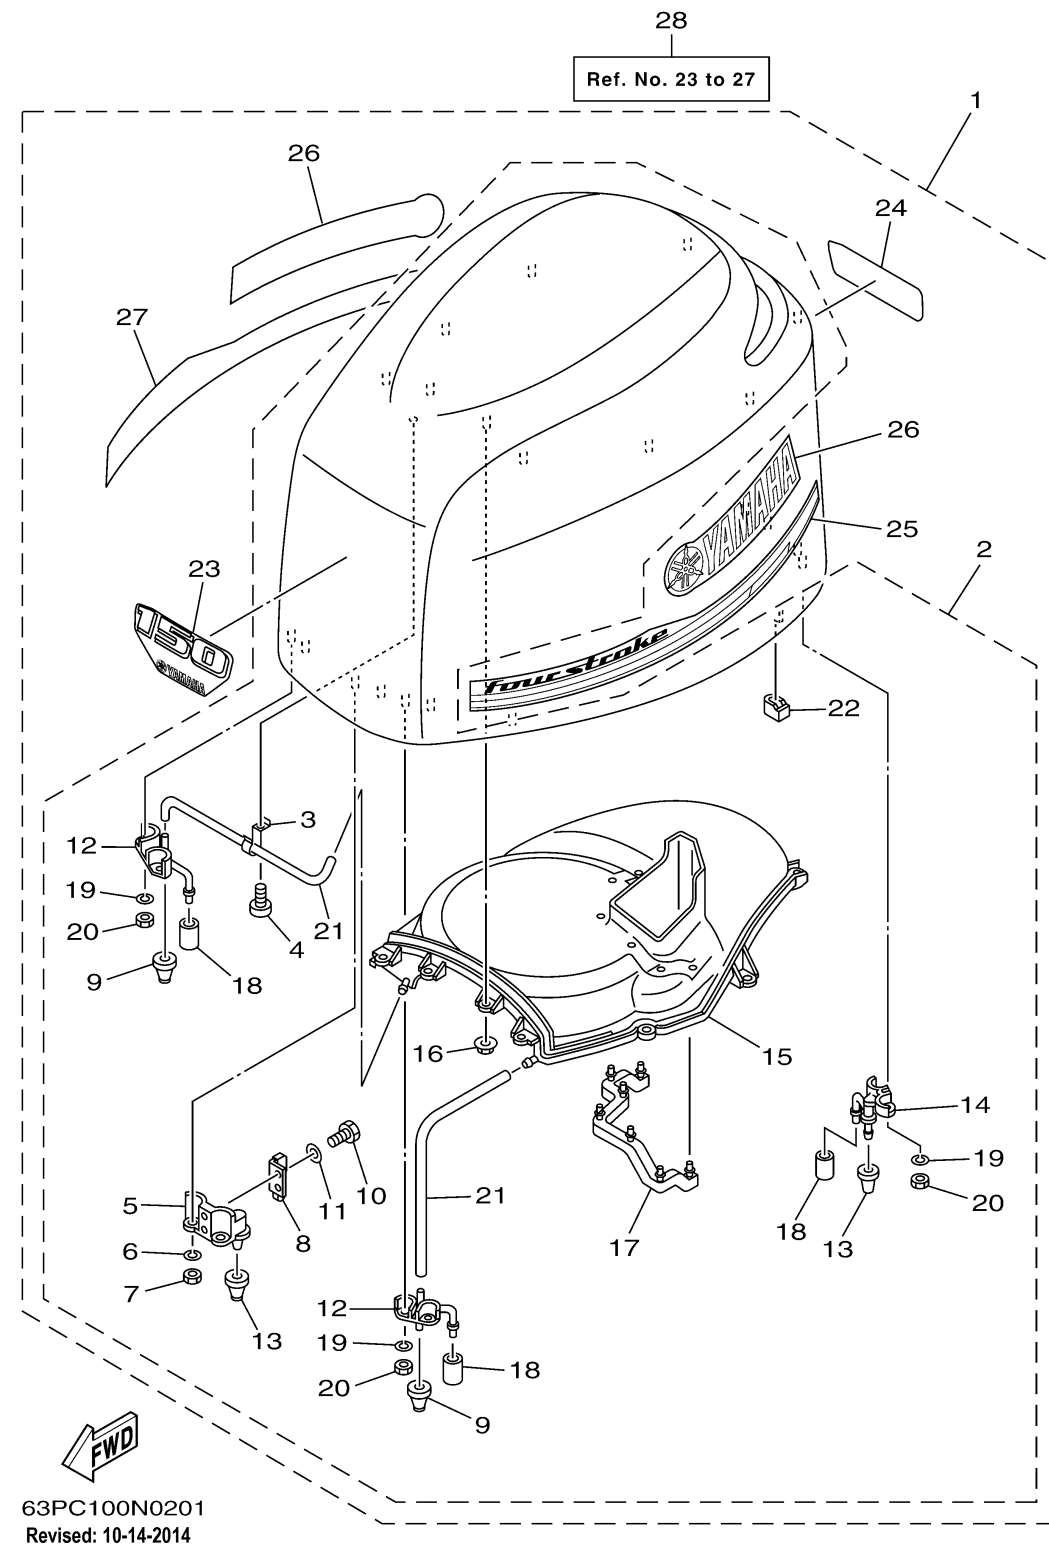

TOP COWLING

63PC100N0201
Revised: 10-14-2014

Ref No.	Part Number	Description	Qty	Remarks
1	63P-42610-50-00	TOP COWLING ASSY	0	FOR JET-DRIVE
1	63P-42610-41-00	TOP COWLING ASSY	1	EXCEPT JET-DRIVE
2	63P-4261A-00-00	.. TOP COWLING W/O GRAPHICS	1	
3	90465-10032-00	...CLAMP	1	
4	97780-50620-00	.. SCREW, TAPPING	1	
5	63P-42647-00-00	...HOLDER, CLAMP BAND	2	
6	92990-06100-00	...WASHER, SPRING	4	
7	95380-06600-00	.. NUT, HEXAGON	4	
8	60V-42651-01-00	...HOOK	2	
9	69J-42663-00-00	...DAMPER	2	
10	97095-06016-00	.. BOLT	4	
11	92995-06600-00	.. WASHER	4	
12	63P-42643-01-00	...PLATE, CLAMP	2	
13	68F-42663-00-00	...DAMPER	4	
14	63P-42644-00-00	...PLATE, CLAMP 2	2	
15	63P-42613-00-00	...MOLDING, AIR DUCT	1	
16	90179-06M24-00	...NUT	10	
17	63P-42617-00-00	...DAMPER, FORM	1	
18	67F-13448-00-00	...CAP	4	
19	92990-06100-00	...WASHER, SPRING	8	

CONTINUED ON NEXT FRAME >

TOP COWLING

Ref No.	Part Number	Description	Qty	Remarks
20	95380-06600-00	.. NUT, HEXAGON	8	
21	90445-11020-00	...HOSE (L400)	2	
22	63P-42662-00-00	...DAMPER	4	
23	63P-42677-50-00	..GRAPHIC, FRONT	0	FOR JET-DRIVE
23	63P-42677-40-00	..GRAPHIC, FRONT	1	EXCEPT JET-DRIVE
24	63P-42678-41-00	..GRAPHIC, REAR	1	EXCEPT JET-DRIVE
24	63P-42678-50-00	..GRAPHIC, REAR	0	FOR JET-DRIVE
25	63P-42675-20-00	..GRAPHIC, SIDE 1	1	
26	63P-42681-20-00	..MARK, COWLING	2	
27	63P-42676-20-00	..GRAPHIC, SIDE 2	1	
28	63P-W4267-00-00	GRAPHIC SET, TOP COWLING	1	AP EXCEPT JET-DRIVE