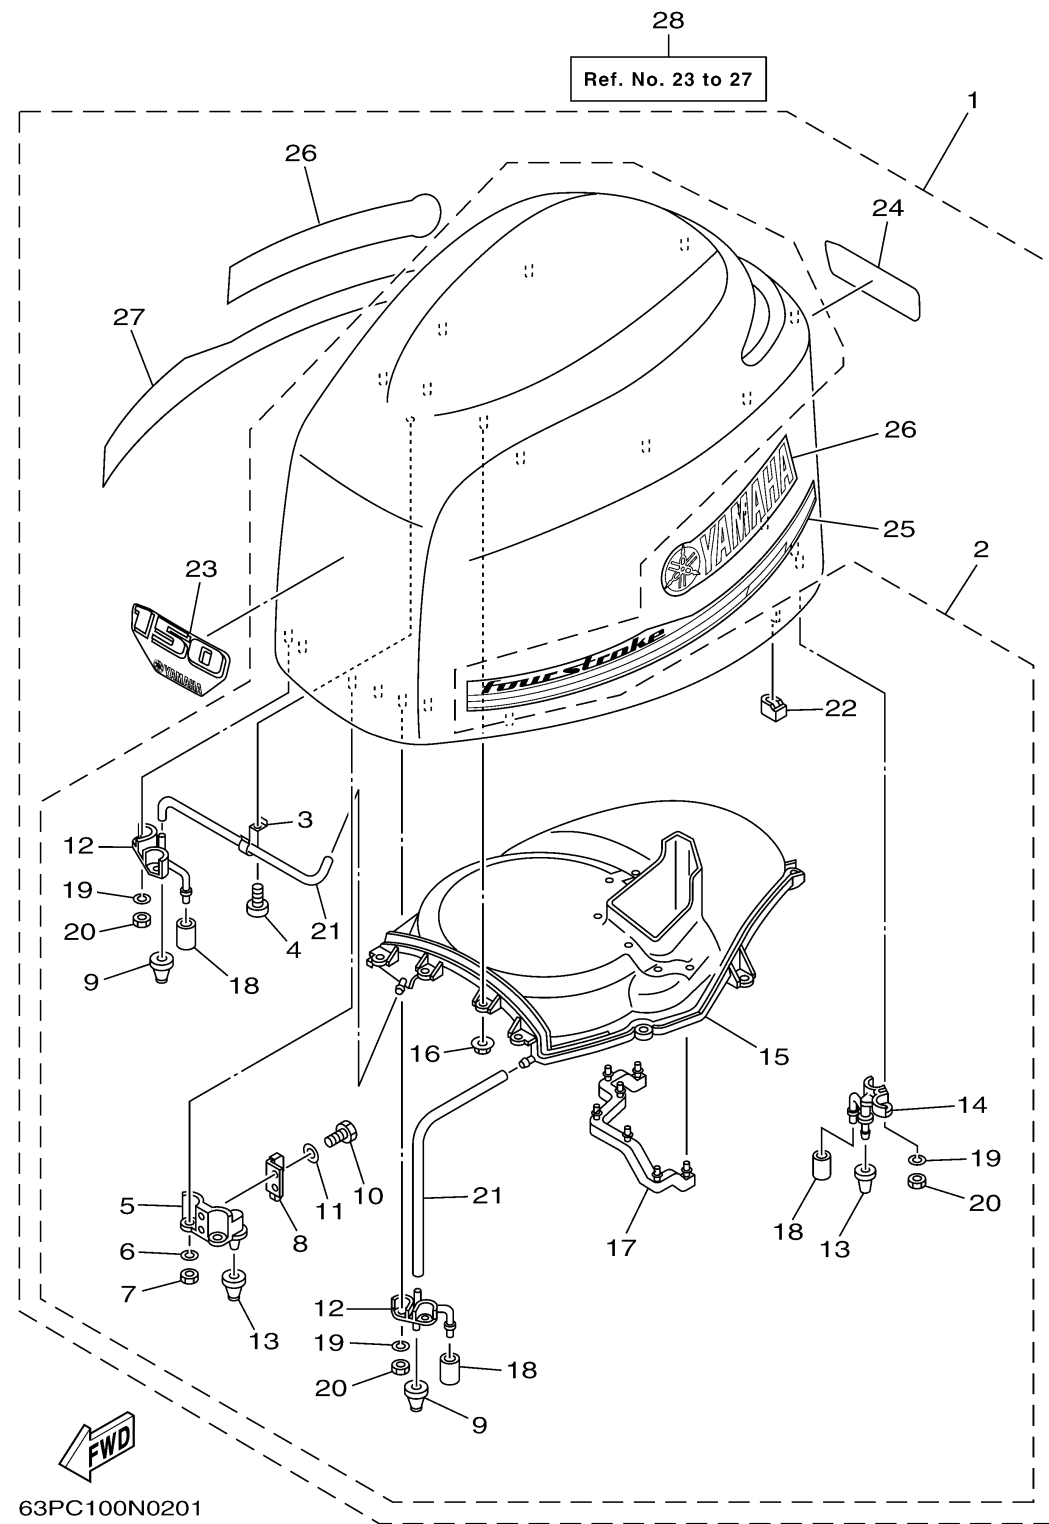

TOP COWLING

63PC100N0201
Revised: 10-14-2014

Ref No.	Part Number	Description	Qty	Remarks
1	63P-42610-50-00	TOP COWLING ASSY	0	FOR JET-DRIVE
1	63P-42610-41-00	TOP COWLING ASSY	1	EXCEPT JET-DRIVE
2	63P-4261A-00-00	.. TOP COWLING W/O GRAPHICS	1	
3	90465-10032-00	...CLAMP	1	
4	97780-50620-00	.. SCREW, TAPPING	1	
5	63P-42647-00-00	...HOLDER, CLAMP BAND	2	
6	92990-06100-00	...WASHER, SPRING	4	
7	95380-06600-00	.. NUT, HEXAGON	4	
8	60V-42651-01-00	...HOOK	2	
9	69J-42663-00-00	...DAMPER	2	
10	97095-06016-00	.. BOLT	4	
11	92995-06600-00	.. WASHER	4	
12	63P-42643-01-00	...PLATE, CLAMP	2	
13	68F-42663-00-00	...DAMPER	4	
14	63P-42644-00-00	...PLATE, CLAMP 2	2	
15	63P-42613-00-00	...MOLDING, AIR DUCT	1	
16	90179-06M24-00	...NUT	10	
17	63P-42617-00-00	...DAMPER, FORM	1	
18	67F-13448-00-00	...CAP	4	
19	92990-06100-00	...WASHER, SPRING	8	

CONTINUED ON NEXT FRAME >

TOP COWLING

Ref No.	Part Number	Description	Qty	Remarks
20	95380-06600-00	.. NUT, HEXAGON	8	
21	90445-11020-00	...HOSE (L400)	2	
22	63P-42662-00-00	...DAMPER	4	
23	63P-42677-50-00	..GRAPHIC, FRONT	0	FOR JET-DRIVE
23	63P-42677-40-00	..GRAPHIC, FRONT	1	EXCEPT JET-DRIVE
24	63P-42678-41-00	..GRAPHIC, REAR	1	EXCEPT JET-DRIVE
24	63P-42678-50-00	..GRAPHIC, REAR	0	FOR JET-DRIVE
25	63P-42675-20-00	..GRAPHIC, SIDE 1	1	
26	63P-42681-20-00	..MARK, COWLING	2	
27	63P-42676-20-00	..GRAPHIC, SIDE 2	1	
28	63P-W4267-00-00	GRAPHIC SET, TOP COWLING	1	AP EXCEPT JET-DRIVE