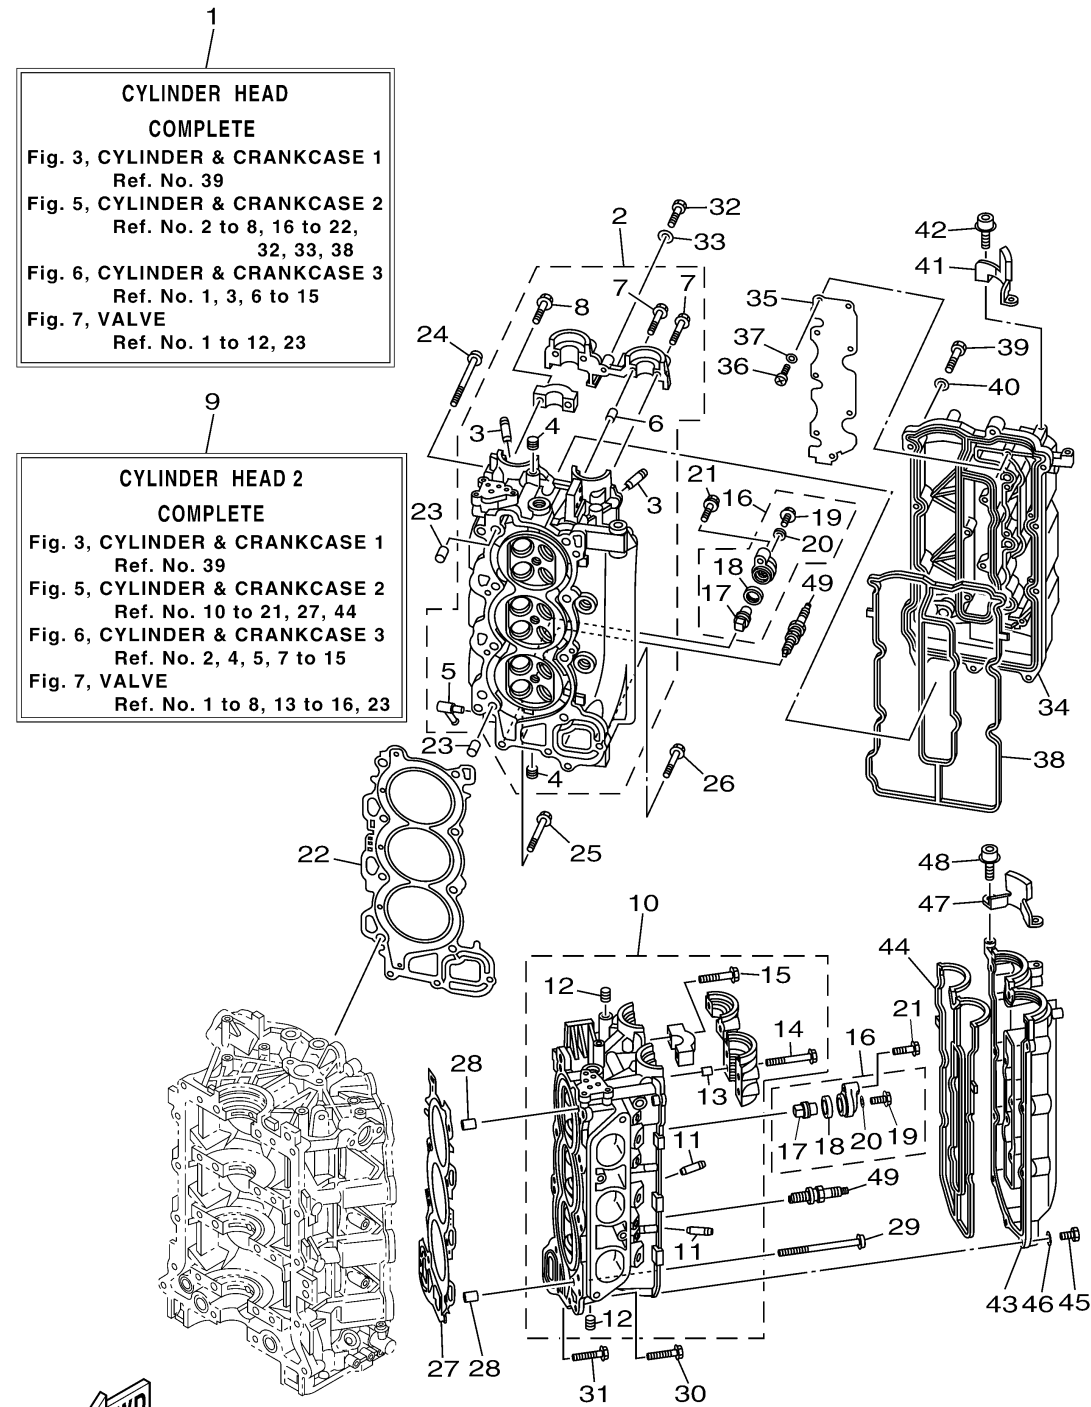

CYLINDER CRANKCASE 2

Ref No.	Part Number	Description	Qty	Remarks
1	6P2-W009A-03-9S	CYLINDER HEAD COMPLETE	1	
2	6P2-11110-10-9S	CYLINDER HEAD ASSY	1	
3	6S5-11133-10-00	. .GUIDE, VALVE 1	12	
4	90344-51019-00	. .PLUG, TAPER SCREW	7	
5	676-11372-00-00	. .NIPPLE, HOSE	1	
6	91809-08006-00	. .PIN, DOWEL	2	
7	90119-07001-00	. .BOLT, WITH WASHER	4	
8	90119-07234-00	. .BOLT, WITH WASHER	14	
9	6P2-W009C-03-9S	CYLINDER HEAD 2 COMPLETE	1	
10	6P2-11120-10-9S	CYLINDER HEAD ASSY 2	1	
11	6S5-11133-10-00	. .GUIDE, VALVE 1	12	
12	90344-51019-00	. .PLUG, TAPER SCREW	3	
13	91809-08006-00	. .PIN, DOWEL	4	
14	90119-07235-00	. .BOLT/WASHER-CAM CAPS	6	
15	90119-07234-00	. .BOLT, WITH WASHER	12	
16	69J-11301-00-00	ANODE COVER ASSY	4	
17	67F-11325-01-00	. .ANODE	1	
18	67F-11328-00-00	. .GROMMET, ANODE	1	
19	90105-06M07-00	. .BOLT, FLANGE	1	
20	90430-06M03-00	. .GASKET	1	

CONTINUED ON NEXT FRAME >

CYLINDER CRANKCASE 2

6ALA100-N050

Ref No.	Part Number	Description	Qty	Remarks
21	97575-08540-00	BOLT, WITH WASHER	4	
22	6P2-11181-00-00	.GASKET, CYLINDER HEAD 1	1	
23	99530-14016-00	PIN, DOWEL	2	
24	90155-10004-00	SCREW, FLAT FILLISTER	8	
25	90119-08M91-00	BOLT, WITH WASHER	2	
26	90119-08021-00	BOLT, WITH WASHER	1	
27	6P2-11182-00-00	.GASKET, CYLINDER HEAD 2	1	
28	99530-14016-00	PIN, DOWEL	2	
29	90155-10004-00	SCREW, FLAT FILLISTER	8	
30	90119-08M91-00	BOLT, WITH WASHER	2	
31	90119-08021-00	BOLT, WITH WASHER	1	
32	97095-06030-00	BOLT	1	
33	92995-06600-00	WASHER	1	
34	6P2-11191-00-9S	COVER, CYLINDER HEAD 1	1	
35	6P2-11135-00-00	PLATE, BREATHER 3	1	
36	98507-04008-00	.SCREW, PAN HEAD	9	
37	92907-04600-00	WASHER	9	
38	6P2-11193-00-00	.GASKET, HEAD COVER 1	1	
39	97095-06030-00	BOLT	14	
40	92995-06600-00	WASHER	14	