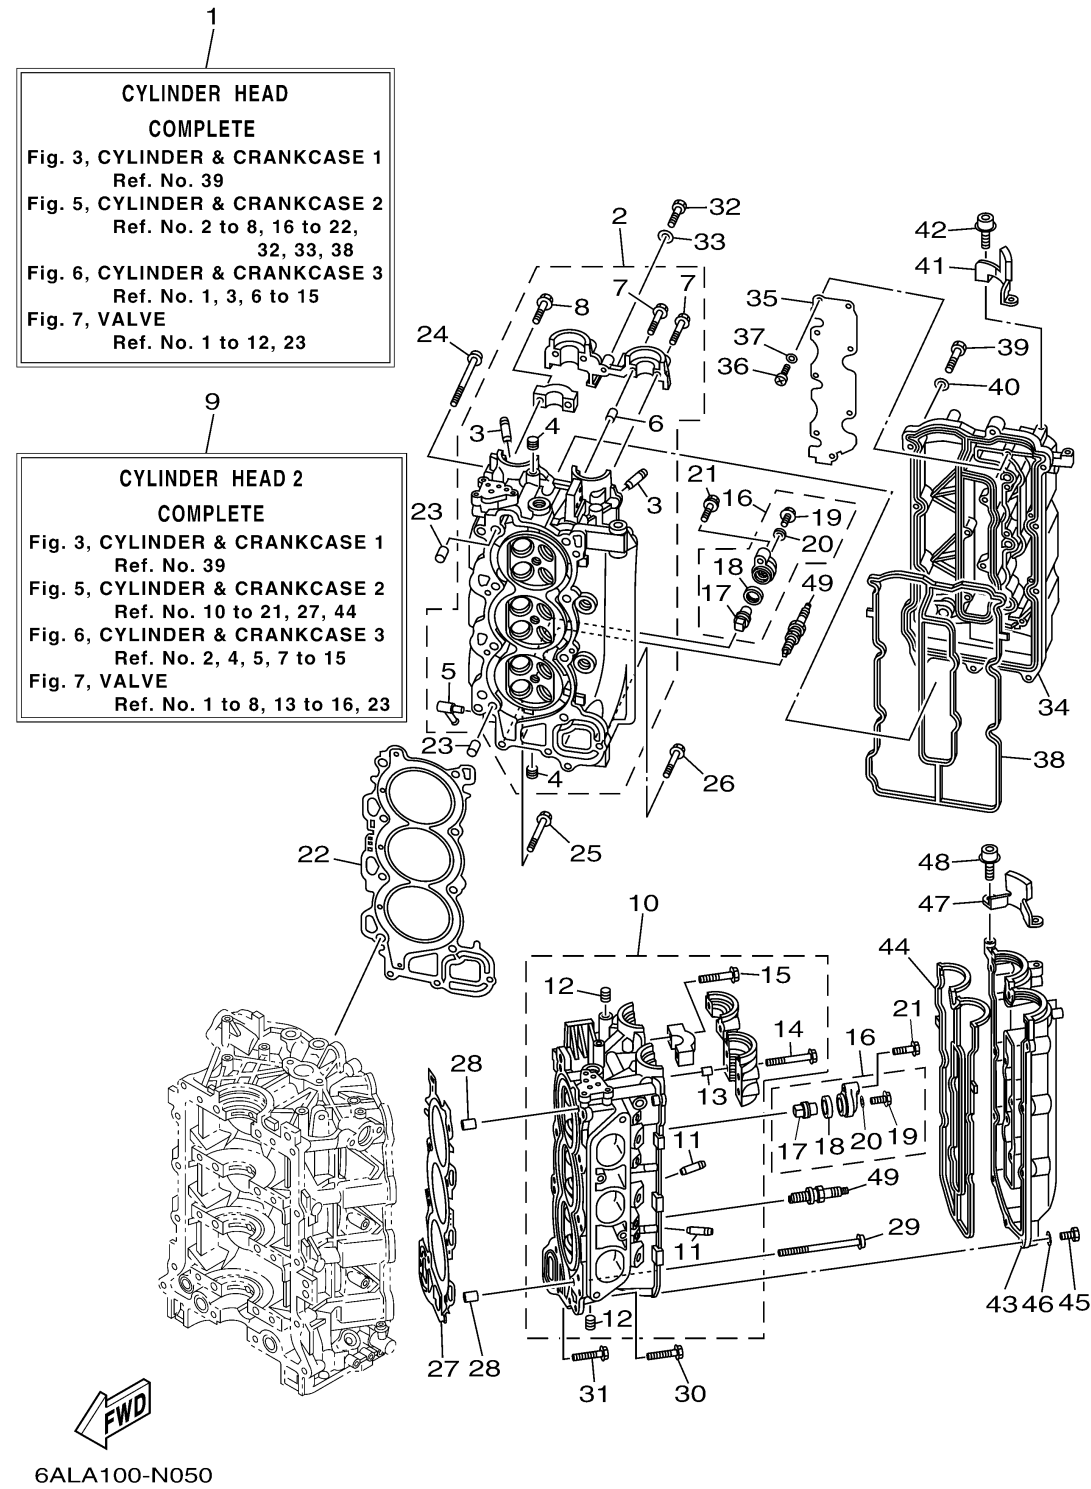

CONTINUED ON NEXT FRAME >

CYLINDER CRANKCASE 2

6ALA100-N050

Ref No.	Part Number	Description	Qty	Remarks
21	97575-08540-00	BOLT, WITH WASHER	4	
22	6P2-11181-00-00	.GASKET, CYLINDER HEAD 1	1	
23	99530-14016-00	PIN, DOWEL	2	
24	90155-10004-00	SCREW, FLAT FILLISTER	8	
25	90119-08M91-00	BOLT, WITH WASHER	2	
26	90119-08021-00	BOLT, WITH WASHER	1	
27	6P2-11182-00-00	.GASKET, CYLINDER HEAD 2	1	
28	99530-14016-00	PIN, DOWEL	2	
29	90155-10004-00	SCREW, FLAT FILLISTER	8	
30	90119-08M91-00	BOLT, WITH WASHER	2	
31	90119-08021-00	BOLT, WITH WASHER	1	
32	97095-06030-00	BOLT	1	
33	92995-06600-00	WASHER	1	
34	6P2-11191-00-9S	COVER, CYLINDER HEAD 1	1	
35	6P2-11135-00-00	PLATE, BREATHER 3	1	
36	98507-04008-00	.SCREW, PAN HEAD	9	
37	92907-04600-00	WASHER	9	
38	6P2-11193-00-00	.GASKET, HEAD COVER 1	1	
39	97095-06030-00	BOLT	14	
40	92995-06600-00	WASHER	14	

CONTINUED ON NEXT FRAME >

CYLINDER CRANKCASE 2

Ref No.	Part Number	Description	Qty	Remarks
41	6P2-15142-00-00	GUIDE 1	1	
42	90110-06150-00	BOLT, HEXAGON SOCKET HEAD	2	
43	6P2-11192-00-9S	COVER, CYLINDER HEAD 2	1	
44	6P2-11194-00-00	.GASKET, HEAD COVER 2	1	
45	97095-06030-00	BOLT	14	
46	92995-06600-00	WASHER	14	
47	6P2-15143-00-00	GUIDE	1	
48	90110-06150-00	BOLT, HEXAGON SOCKET HEAD	2	
49	LFR-6A110-00-00	PLUG, SPARK (NGK LFR6A-11)	6	