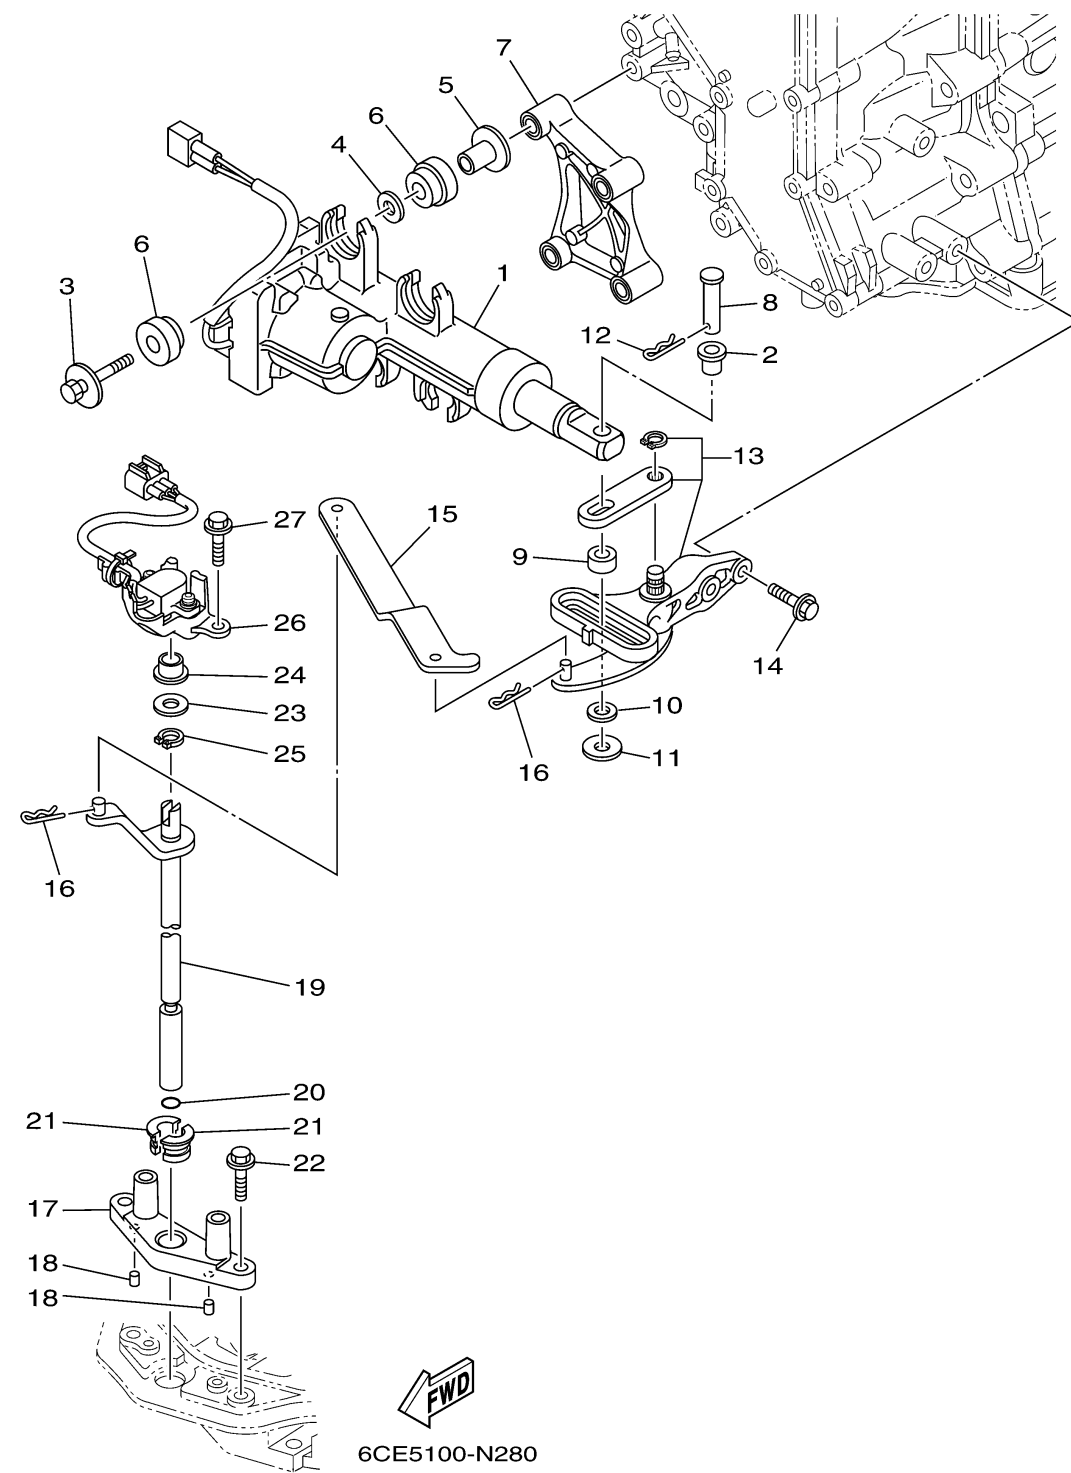

CONTROL

Ref No.	Part Number	Description	Qty	Remarks
1	6DV-4820A-00-00	ACTUATOR UNIT	1	
2	90386-08008-00	BUSH	1	
3	90119-08168-00	BOLT, WITH WASHER	4	
4	90201-12064-00	WASHER, PLATE	4	
5	90387-08104-00	COLLAR	4	
6	6CE-85564-00-00	GROMMET	8	
7	6CE-44142-20-00	JOINT	1	
8	6CE-42195-01-00	PIN, JOINT 1	1	
9	6CE-44122-00-00	BUSHING, SHIFT ROD LEVER	1	
10	90202-08M41-00	WASHER, PLATE	1	
11	90201-08M09-00	WASHER, PLATE	1	
12	90468-18008-00	CLIP	1	
13	6CE-44100-01-00	SHIFT LINK ASSY	1	
14	97575-06525-00	BOLT, WITH WASHER	2	
15	6CE-44121-00-00	LEVER, SHIFT ROD	1	
16	90468-18008-00	CLIP	2	
17	6CE-44118-00-94	BRACKET	1	
18	93604-07M13-00	PIN, DOWEL	2	
19	6CE-44120-01-00	HANDLE GEAR SHIFT ASSY	1	
20	93210-09165-00	O-RING	1	

CONTINUED ON NEXT FRAME >

CONTROL

Ref No.	Part Number	Description	Qty	Remarks
21	90386-11001-00	BUSH	2	
22	95875-06025-00	BOLT, FLANGE	2	
23	90201-11008-00	WASHER, PLATE	1	
24	90386-10001-00	BUSH	1	
25	93410-10082-00	CIRCLIP	1	
26	6CE-68303-00-00	SENSOR ASSY	1	
27	95875-06025-00	BOLT, FLANGE	2	