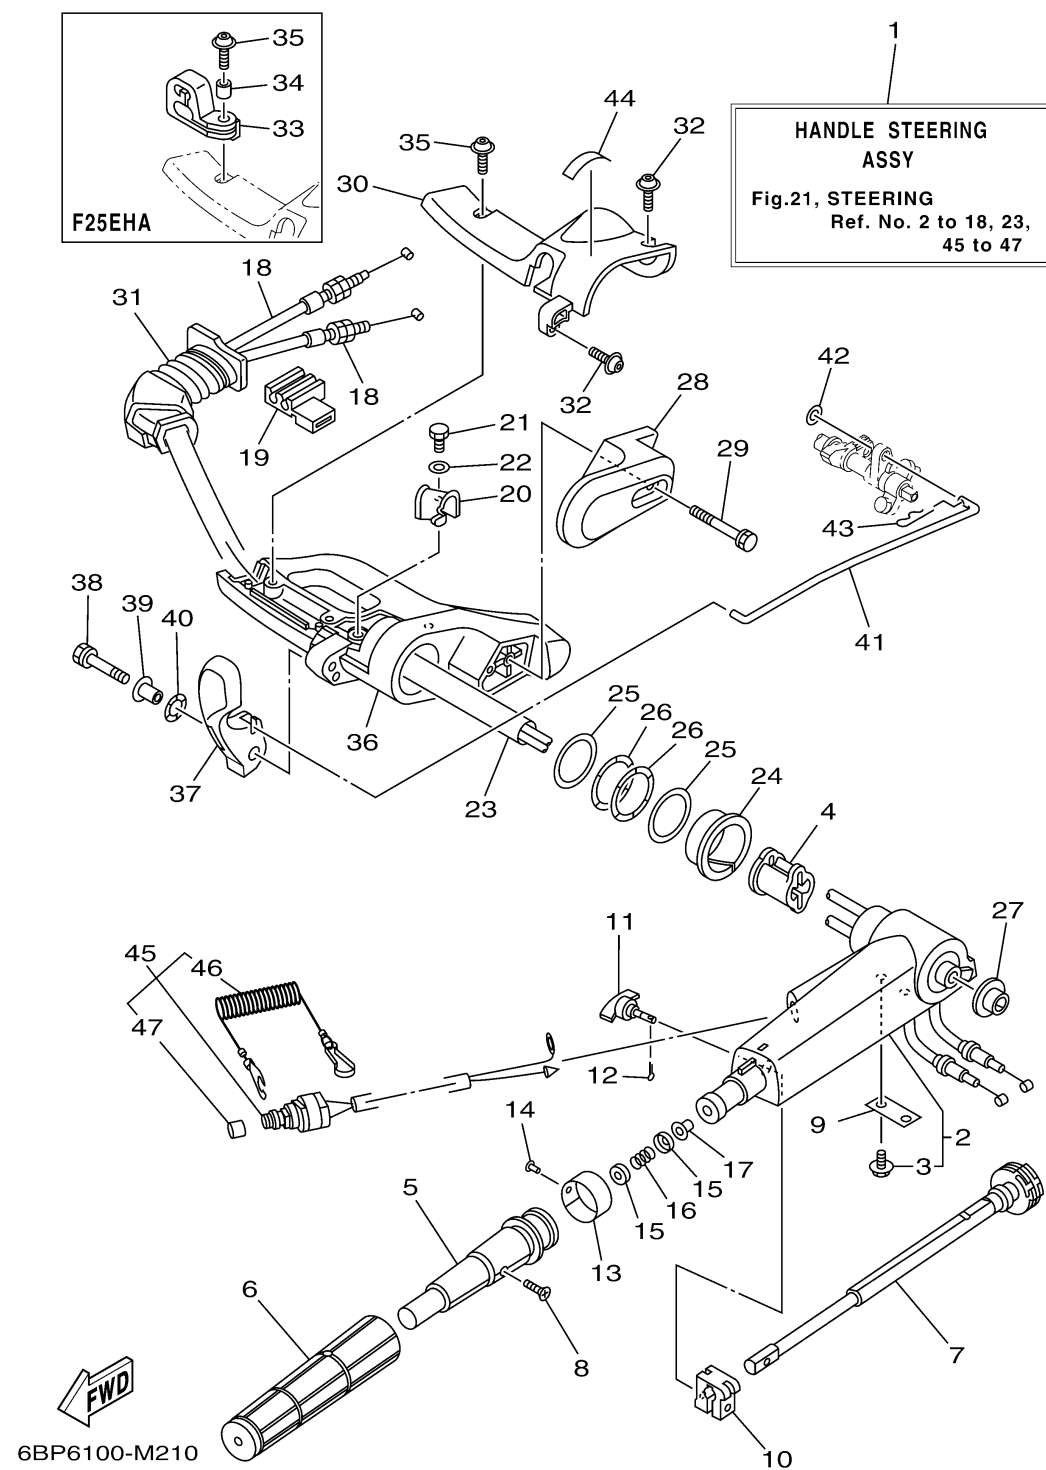

STEERING

Ref No.	Part Number	Description	Qty	Remarks
1	6BP-W0084-00-4D	HANDLE STEERING ASSY	0	
2	6AH-42101-02-4D	HANDLE, STEERING	0	
3	90109-06M86-00	. .BOLT	0	
4	6AH-26288-00-00	GROMMET, CABLE	0	
5	66M-42119-01-00	GRIP, STEERING HANDLE	0	
6	67D-42177-00-00	RUBBER, HANDLE	0	
7	65W-42138-00-00	LEVER, THROTTLE	0	
8	90152-05011-00	SCREW, COUNTERSUNK	0	
9	65W-42159-00-00	STAY	0	
10	6G1-42126-00-00	FRICITION, STEERING HANDLE GRIP	0	
11	65W-42125-00-00	BOLT, FRICTION ADJUSTING	0	
12	91490-16010-00	PIN. COTTER	0	
13	6J0-42137-00-00	INDICATOR, THROTTLE	0	
14	90269-02M09-00	RIVET	0	
15	6X4-44188-00-00	WASHER	0	
16	90501-23215-00	SPRING, COMPRESSION	0	
17	90386-08004-00	BUSH	0	
18	6BP-26311-00-00	CABLE, THROTTLE 1	0	
19	6BP-26316-00-00	BOOT, THROTTLE CABLE	0	
20	6AH-44554-00-00	PLATE	0	

CONTINUED ON NEXT FRAME >

STEERING

Ref No.	Part Number	Description	Qty	Remarks
21	97095-06014-00	BOLT	0	
22	92995-06600-00	WASHER	0	
23	6AH-2634E-00-00	PROTECTOR 1	0	
24	90386-45001-00	BUSH	0	
25	90201-39008-00	WASHER, PLATE	0	
26	90206-39001-00	WASHER, WAVE	0	
27	90381-20001-00	BUSH, SOLID	0	
28	6AH-42131-00-4D	COVER, HANDLE STEERING	0	
29	97595-06555-00	BOLT, WITH WASHER	0	
30	6BL-42532-00-00	COVER	0	
31	6BL-42131-00-00	COVER, HANDLE STEERING	0	
32	90111-06072-00	BOLT,HEX. SOCKET BUTTON	0	
33	6BL-82594-00-00	CLAMP	0	
34	90387-06M53-00	COLLAR	0	
35	90111-06072-00	BOLT,HEX. SOCKET BUTTON	0	
35	90111-06133-00	BOLT,HEX. SOCKET BUTTON	0	
36	6BL-42121-00-4D	BRACKET	0	
37	6AH-44111-00-00	HANDLE, GEAR SHIFT	0	
38	90119-06M05-00	BOLT, WITH WASHER	0	
39	90387-06M86-00	.COLLAR	0	

CONTINUED ON NEXT FRAME >

STEERING

Ref No.	Part Number	Description	Qty	Remarks
40	90206-15M18-00	WASHER, WAVE	0	
41	6BL-44124-00-00	LINK, SHIFT ROD	0	
42	92990-06200-00	WASHER, PLAIN	0	
43	90468-18008-00	.CLIP	0	
44	6G8-44191-00-00	INDICATOR, SHIFT	0	
45	6BL-82575-00-00	ENGINE STOP SWITCH ASSY	0	
46	682-82556-00-00	..LANYARD, STOP SWITCH	0	
47	689-8257Y-00-00	..CAP	0	