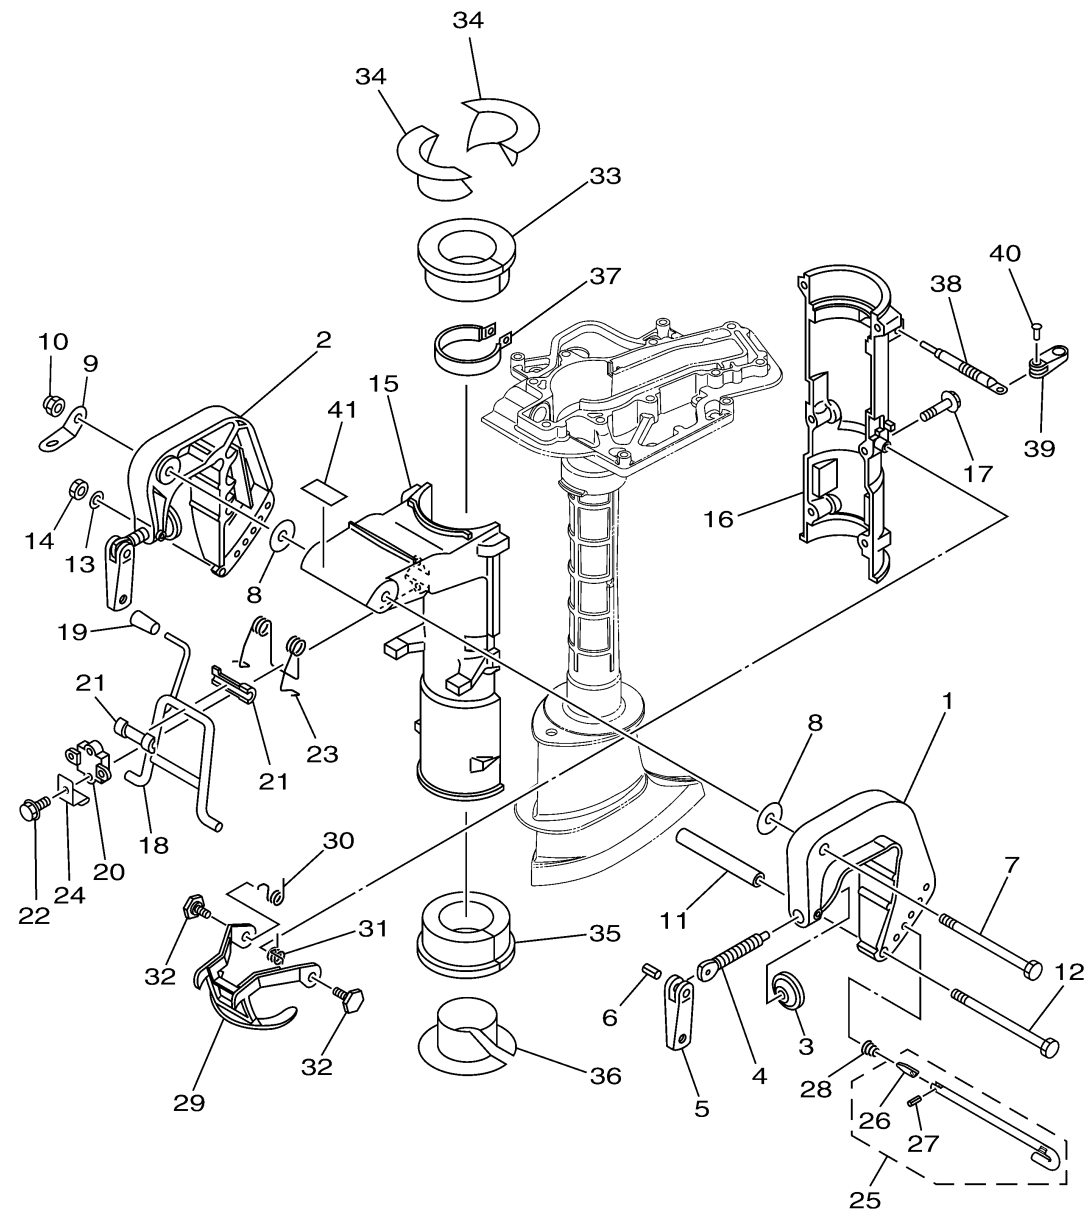

BRACKET

Ref No.	Part Number	Description	Qty	Remarks
1	6L8-G3111-01-4D	BRACKET, CLAMP 1	1	
2	6L8-G3112-00-4D	BRACKET, CLAMP 2	1	
3	620-43114-00-00	PAD, TRANSOM CLAMP	2	
4	6E0-43116-01-00	SCREW, TRANSOM CLAMP	2	
5	6L8-G3118-01-00	HANDLE, TRANSOM CLAMP	2	
6	90243-04M01-00	PIN	2	
7	90101-08M07-00	BOLT	1	
8	90202-08M58-00	WASHER, PLATE	2	
9	68D-G3113-00-00	PLATE, CLAMP BRACKET	1	
10	90185-08057-00	NUT, SELF-LOCKING	1	
11	90387-06M11-00	COLLAR	1	
12	90101-06335-00	BOLT	1	
13	92990-06600-00	WASHER, PLATE	1	
14	95380-06600-00	NUT, HEXAGON	1	
15	68D-G3311-01-4D	BRACKET, SWIVEL 1	1	
16	68D-G3312-01-4D	BRACKET, SWIVEL 2	1	
17	95895-06035-00	BOLT, FLANGE	6	
18	6BX-43181-00-00	LEVER, TILT STOP 1	1	
19	6E0-43632-00-00	KNOB, TILT	1	
20	6E0-43313-00-94	BRACKET, SWIVEL 3	1	

CONTINUED ON NEXT FRAME >

6BV1110-J160

BRACKET

Ref No.	Part Number	Description	Qty	Remarks
21	620-43189-00-00	BUSHING	2	
22	95895-06020-00	BOLT, FLANGE	2	
23	6BX-48561-00-00	SPRING 1	1	
24	6BX-G3319-00-00	PLATE	1	
25	68D-G3160-00-00	TILT ROD ASSY	1	
26	6N0-G3165-00-00	..PLATE, TILT LOCK	1	
27	91690-30008-00	..PIN, SPRING	1	
28	90502-08M05-00	SPRING, CONICAL	1	
29	6BX-43614-00-00	PLATE, TILT LOCK	1	
30	6BX-43188-00-00	SPRING	1	
31	6BX-43198-00-00	SPRING 2	1	
32	90109-06M84-00	BOLT	2	
33	68D-G2537-00-00	BUSHING, PIVOT SHAFT	1	
34	68D-G2539-00-00	BUSHING, PIVOT SHAFT	2	
35	6BX-G2538-00-00	BUSHING, PIVOT SHAFT	1	
36	6BX-G2549-00-00	BUSHING, PIVOT SHAFT	1	
37	6E0-42528-03-00	PLATE, FRICTION	1	
38	6L5-42529-01-00	SCREW, FRICTION PIECE	1	
39	68D-G2561-01-00	KNOB, STEERING LOCK	1	
40	90266-04M05-00	RIVET	1	

CONTINUED ON NEXT FRAME >

6BV1110-J160

BRACKET

Ref No.	Part Number	Description	Qty	Remarks
41	6BX-F4591-00-00	EMBLEM, FUEL COCK	1	

6BV1110-J160