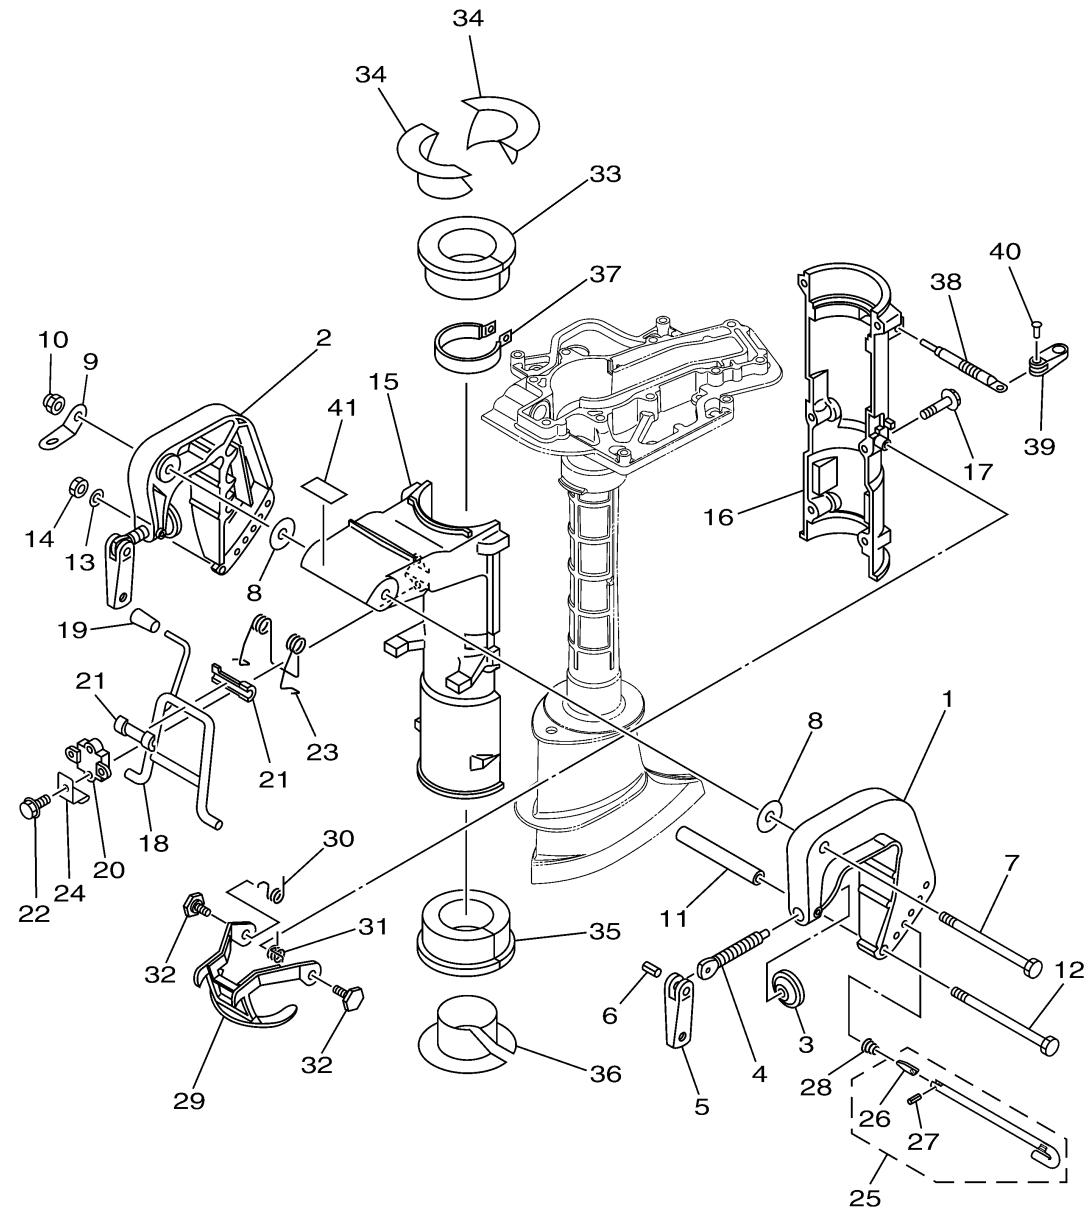

BRACKET

Ref No.	Part Number	Description	Qty	Remarks
1	6L8-G3111-01-4D	BRACKET, CLAMP 1	1	
2	6L8-G3112-00-4D	BRACKET, CLAMP 2	1	
3	620-43114-00-00	PAD, TRANSOM CLAMP	2	
4	6E0-43116-01-00	SCREW, TRANSOM CLAMP	2	
5	6L8-G3118-01-00	HANDLE, TRANSOM CLAMP	2	
6	90243-04M01-00	PIN	2	
7	90101-08M07-00	BOLT	1	
8	90202-08M58-00	WASHER, PLATE	2	
9	68D-G3113-00-00	PLATE, CLAMP BRACKET	1	
10	90185-08057-00	NUT, SELF-LOCKING	1	
11	90387-06M11-00	COLLAR	1	
12	90101-06335-00	BOLT	1	
13	92990-06600-00	WASHER, PLATE	1	
14	95380-06600-00	NUT, HEXAGON	1	
15	68D-G3311-01-4D	BRACKET, SWIVEL 1	1	
16	68D-G3312-01-4D	BRACKET, SWIVEL 2	1	
17	95895-06035-00	BOLT, FLANGE	6	
18	6BX-43181-00-00	LEVER, TILT STOP 1	1	
19	6E0-43632-00-00	KNOB, TILT	1	
20	6E0-43313-00-94	BRACKET, SWIVEL 3	1	

CONTINUED ON NEXT FRAME >

6BV1110-J160

BRACKET

Ref No.	Part Number	Description	Qty	Remarks
21	620-43189-00-00	BUSHING	2	
22	95895-06020-00	BOLT, FLANGE	2	
23	6BX-48561-00-00	SPRING 1	1	
24	6BX-G3319-00-00	PLATE	1	
25	68D-G3160-00-00	TILT ROD ASSY	1	
26	6N0-G3165-00-00	..PLATE, TILT LOCK	1	
27	91690-30008-00	..PIN, SPRING	1	
28	90502-08M05-00	SPRING, CONICAL	1	
29	6BX-43614-00-00	PLATE, TILT LOCK	1	
30	6BX-43188-00-00	SPRING	1	
31	6BX-43198-00-00	SPRING 2	1	
32	90109-06M84-00	BOLT	2	
33	68D-G2537-00-00	BUSHING, PIVOT SHAFT	1	
34	68D-G2539-00-00	BUSHING, PIVOT SHAFT	2	
35	6BX-G2538-00-00	BUSHING, PIVOT SHAFT	1	
36	6BX-G2549-00-00	BUSHING, PIVOT SHAFT	1	
37	6E0-42528-03-00	PLATE, FRICTION	1	
38	6L5-42529-01-00	SCREW, FRICTION PIECE	1	
39	68D-G2561-01-00	KNOB, STEERING LOCK	1	
40	90266-04M05-00	RIVET	1	

CONTINUED ON NEXT FRAME >

6BV1110-J160

BRACKET

Ref No.	Part Number	Description	Qty	Remarks
41	6BX-F4591-00-00	EMBLEM, FUEL COCK	1	

6BV1110-J160