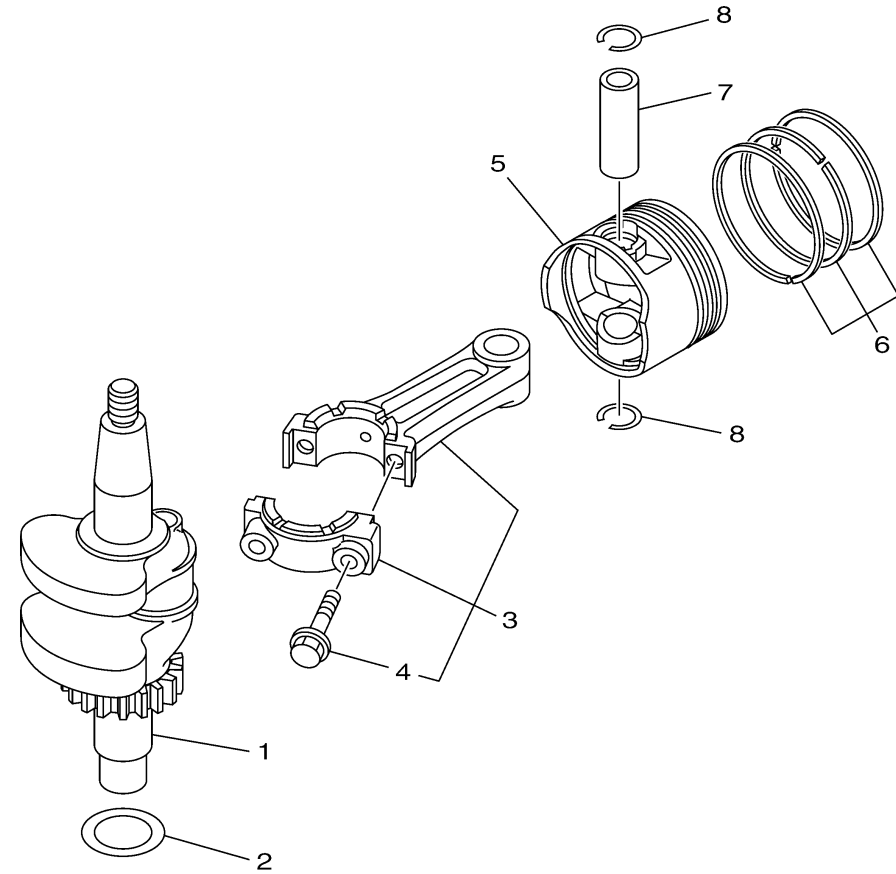

CRANKSHAFT PISTON

Ref No.	Part Number	Description	Qty	Remarks
1	6BX-E1410-00-00	CRANKSHAFT	1	
2	90201-266P2-00	WASHER, PLATE	1	
3	6BX-11650-00-00	CONNECTING ROD ASSY	1	
4	67D-11654-00-00	. .BOLT, CONNECTING ROD	2	
5	6BX-E1631-00-96	PISTON (STD)	1	
5	6BX-E1635-00-00	PISTON (0.25MM O/S)	1	AP
5	6BX-E1636-00-00	PISTON (0.50MM O/S)	1	AP
6	6BX-E1603-00-00	PISTON RING SET (STD)	1	
6	6BX-E1604-00-00	PISTON RING SET (0.25MM O/S)	1	AP
6	6BX-E1605-00-00	PISTON RING SET (0.50MM O/S)	1	AP
7	6BX-11633-00-00	PIN, PISTON	1	
8	93450-16068-00	CIRCLIP	2	

6BV1100-J030