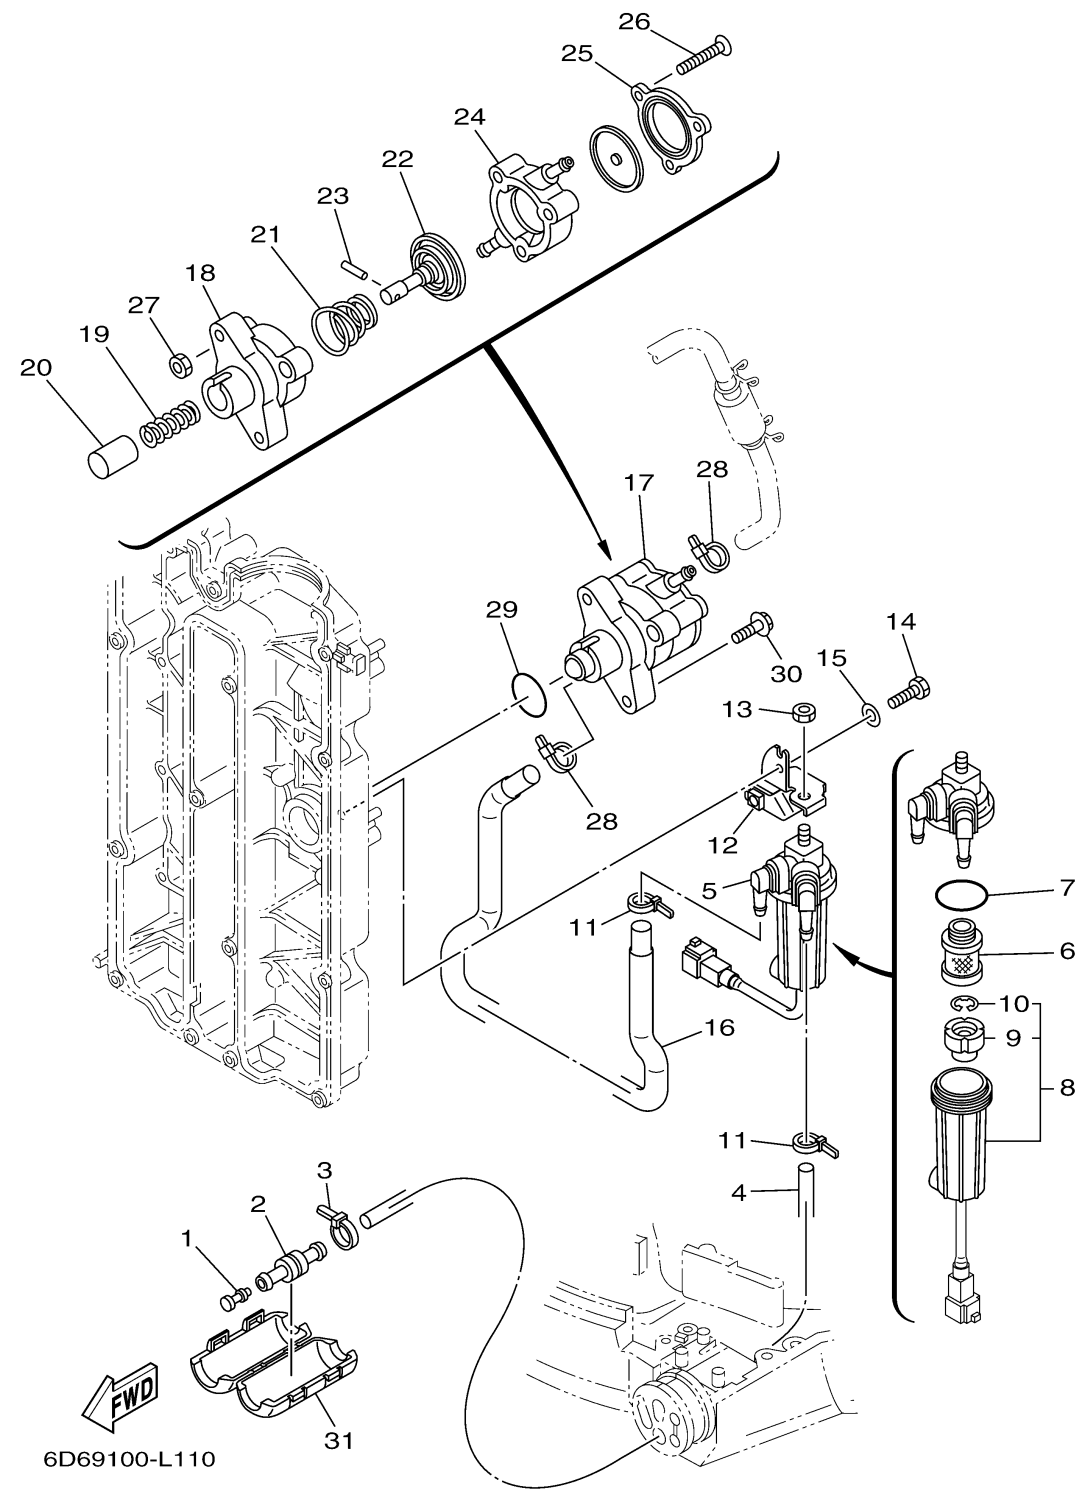

FUEL

Ref No.	Part Number	Description	Qty	Remarks
1	689-85547-00-00	DAMPER	1	
2	6R3-24377-10-00	PIPE, JOINT 2	1	
3	90465-11M10-00	CLAMP	1	
4	90445-13025-00	HOSE (L1300)	1	
5	6D8-24560-01-00	FILTER ASSY	1	
6	6D8-24563-00-00	..ELEMENT, FILTER	1	
7	6D8-24564-00-00	..GASKET	1	
8	6D8-24562-00-00	..CUP, FILTER	1	
9	6D8-24469-00-00	...FLOAT, WATER LEVEL	1	
10	6D8-24519-00-00	...CLIP	1	
11	90465-11M10-00	CLAMP	2	
12	6D8-24566-00-00	BRACKET, FILTER	1	
13	95380-08600-00	NUT	1	
14	97095-06016-00	BOLT	1	
15	92995-06600-00	WASHER	1	
16	6D8-24311-10-00	PIPE, FUEL 1	1	
17	6D8-24410-10-00	FUEL PUMP ASSY	1	
18	68V-24412-00-00	..BODY 1	1	
19	68V-24454-00-00	..SPRING	1	
20	63P-13131-00-00	..PLUNGER	1	

CONTINUED ON NEXT FRAME >

FUEL

Ref No.	Part Number	Description	Qty	Remarks
21	68V-24423-00-00	. .SPRING, DIAPHRAGM	1	
22	68V-24411-00-00	. .DIAPHRAGM	1	
23	68V-24374-00-00	. .PIN	1	
24	68V-24413-10-00	. .BODY 2	1	
25	6D8-24414-00-00	. .BODY 3	1	
26	68V-24444-00-00	. .SCREW	3	
27	68V-24149-00-00	. .NUT	3	
28	90465-11M10-00	CLAMP	2	
29	93210-30682-00	.O-RING	1	
30	90119-06M83-00	BOLT, WITH WASHER	2	
31	68V-24452-00-00	COVER	1	