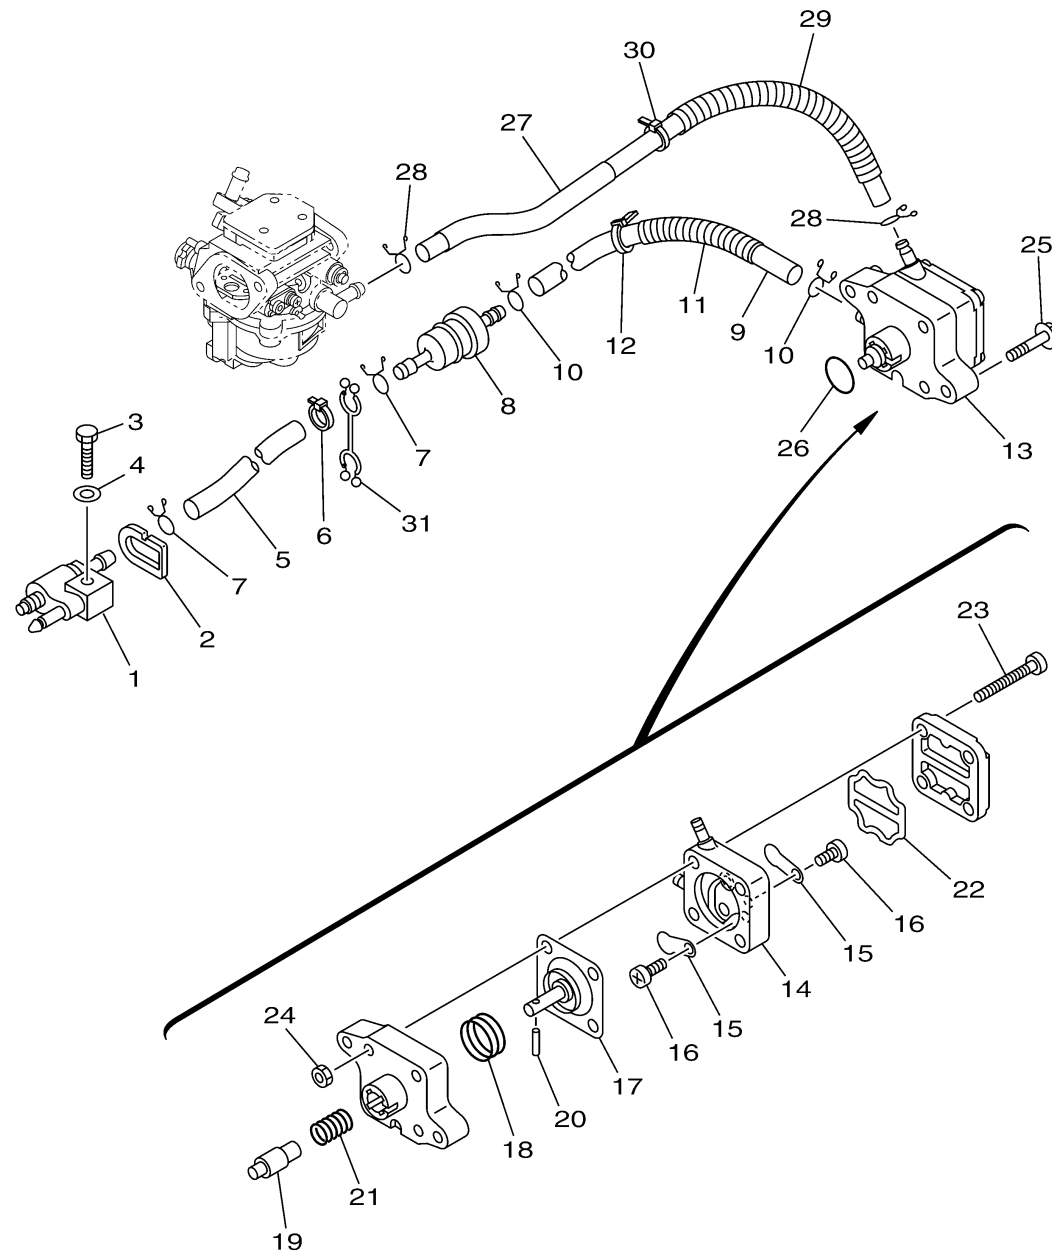

FUEL

Ref No.	Part Number	Description	Qty	Remarks
1	6G1-24304-02-00	FUEL PIPE JOINT COMP. 1	1	
2	60R-F4329-00-00	SEAL	1	
3	97095-06025-00	.BOLT	1	
4	92995-06600-00	WASHER	1	
5	90445-10052-00	HOSE (L295)	1	
6	90465-11M10-00	CLAMP	1	
7	90467-09M09-00	CLIP	2	
8	68T-24251-01-00	STRAINER 1	1	
9	90445-10051-00	HOSE (L170)	1	
10	90467-09M09-00	CLIP	2	
11	90446-14M66-00	HOSE (L40)	1	
12	90465-11M10-00	CLAMP	1	
13	68T-24410-01-00	FUEL PUMP ASSY	1	
14	66M-24413-01-00	..BODY 2	1	
15	6A0-24421-01-00	..VALVE, CHECK	2	
16	6E7-14325-00-00	..SCREW, PAN HEAD	2	
17	66M-24411-01-00	..DIAPHRAGM	1	
18	66M-24423-00-00	..SPRING, DIAPHRAGM	1	
19	66M-13131-00-00	..PLUNGER	1	
20	66M-24374-00-00	..PIN	1	

CONTINUED ON NEXT FRAME >

 60RA700-M101
 Revised: 12-30-2014

FUEL

Ref No.	Part Number	Description	Qty	Remarks
21	66M-24454-00-00	. .SPRING	1	
22	66M-24471-01-00	. .DIAPHRAGM	1	
23	66M-24444-00-00	. .SCREW	4	
24	95380-04600-00	. .NUT	4	
25	97595-06630-00	BOLT, WITH WASHER	2	
26	93210-20M65-00	.O-RING	1	
27	6AU-F4311-10-00	PIPE, FUEL 1	1	
28	90467-09M09-00	CLIP	2	
29	90447-13014-00	TUBE	1	
30	90465-11M10-00	CLAMP	1	
31	90464-10M53-00	CLAMP	1	