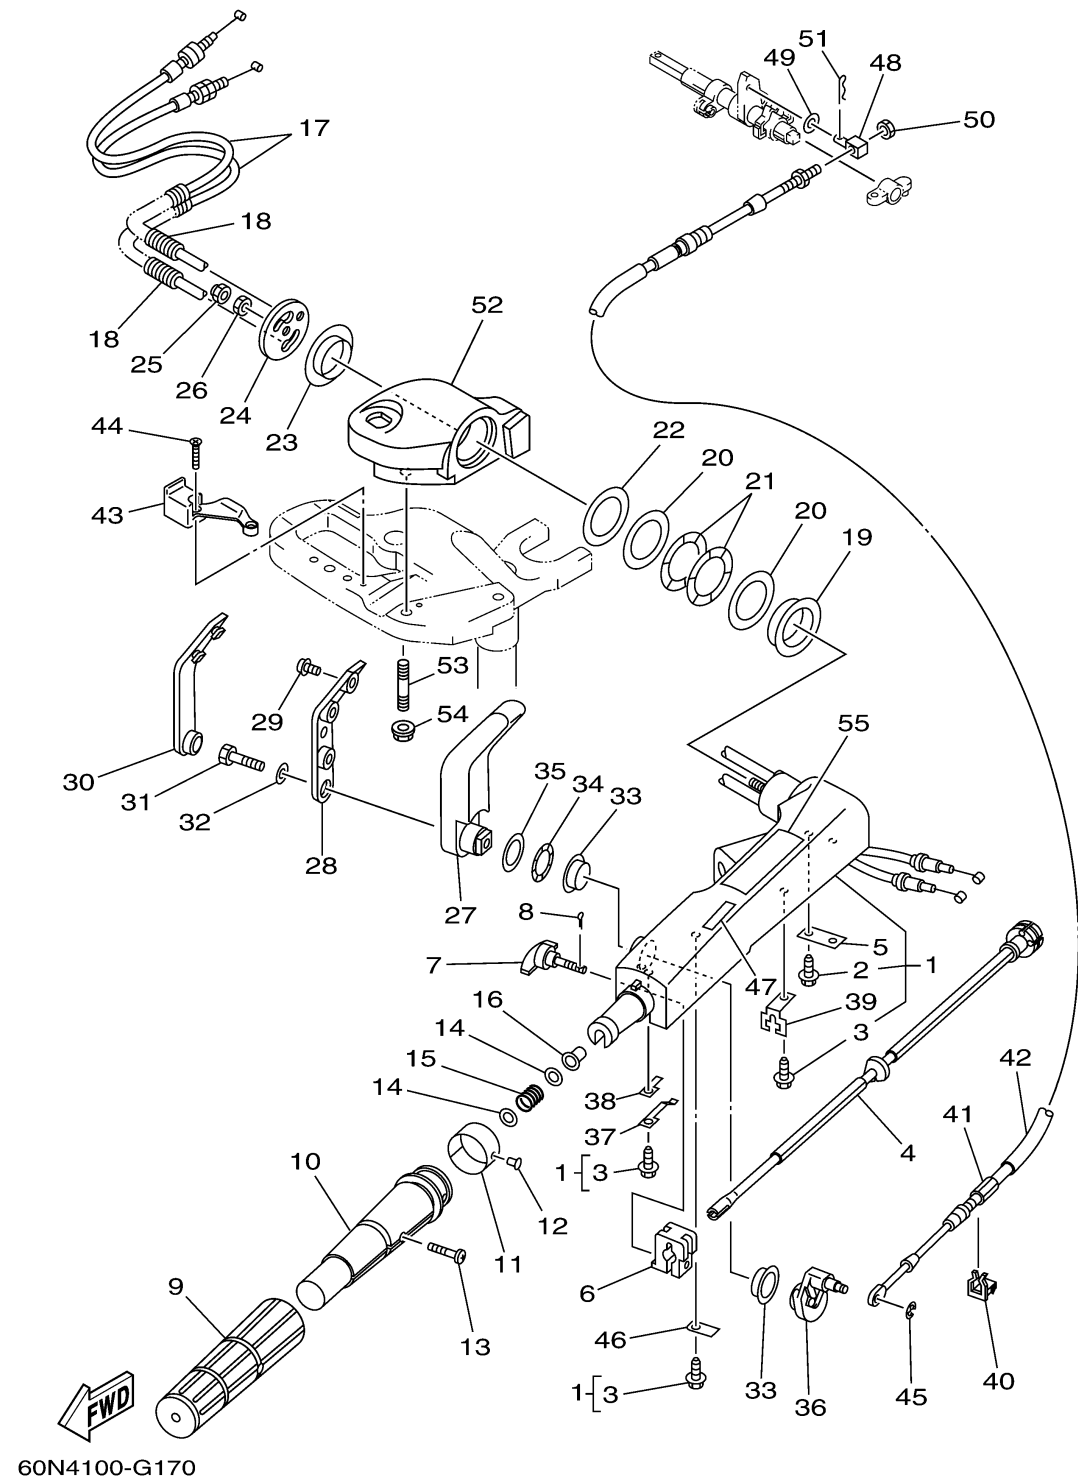

STEERING

Ref No.	Part Number	Description	Qty	Remarks
1	60R-G2101-00-4D	HANDLE, STEERING	1	
2	90109-06M86-00	. .BOLT	2	
3	90109-06M80-00	. BOLT	3	
4	68T-42138-01-00	LEVER, THROTTLE	1	
5	65W-42159-00-00	STAY	1	
6	6G1-42126-00-00	FRICITION, STEERING HANDLE GRIP	1	
7	65W-42125-00-00	BOLT, FRICTION ADJUSTING	1	
8	91490-16010-00	PIN. COTTER	1	
9	68D-G2177-10-00	RUBBER, HANDLE	1	
10	68D-G2119-01-00	GRIP, STEERING HANDLE	1	
11	60R-G2137-00-00	INDICATOR, THROTTLE	1	
12	90269-02M09-00	RIVET	1	
13	90152-05011-00	SCREW, COUNTERSUNK	1	
14	90201-10M02-00	.WASHER, PLATE	2	
15	90501-23800-00	SPRING, COMPRESSION	1	
16	90386-08032-00	BUSH	1	
17	60R-F6301-10-00	THROTTLE CABLE ASSY	2	
18	90447-07005-00	TUBE	2	
19	66R-42171-00-00	BUSHING	1	
20	90201-43M00-00	WASHER, PLATE	2	

CONTINUED ON NEXT FRAME >

STEERING

Ref No.	Part Number	Description	Qty	Remarks
21	90206-43M22-00	WASHER, WAVE	2	
22	90202-43M57-00	WASHER, PLATE	1	
23	90386-40M99-00	BUSH	1	
24	65W-42131-01-00	COVER, HANDLE STEERING	1	
25	95780-10300-00	NUT, FLANGE	1	
26	95380-10700-00	NUT	1	
27	66R-44111-00-4D	HANDLE, GEAR SHIFT	1	
28	66R-44173-00-00	LEVER, SHIFT CONTROL	1	
29	90159-06M18-00	SCREW, WITH WASHER	3	
30	66R-42129-00-00	BUSHING, RUBBER	1	
31	97095-08030-00	BOLT	1	
32	92995-08600-00	WASHER	1	
33	90386-26MA3-00	BUSH	2	
34	90206-26M25-00	WASHER, WAVE	1	
35	90202-26M59-00	WASHER, PLATE	1	
36	68T-44113-01-00	CAM PLATE, HANDLE	1	
37	66R-44116-00-00	SPRING	1	
38	66R-44118-00-00	BRACKET	1	
39	66R-48538-00-00	CLAMP, CABLE 1	1	
40	63D-48538-00-00	CLAMP, CABLE 1	1	