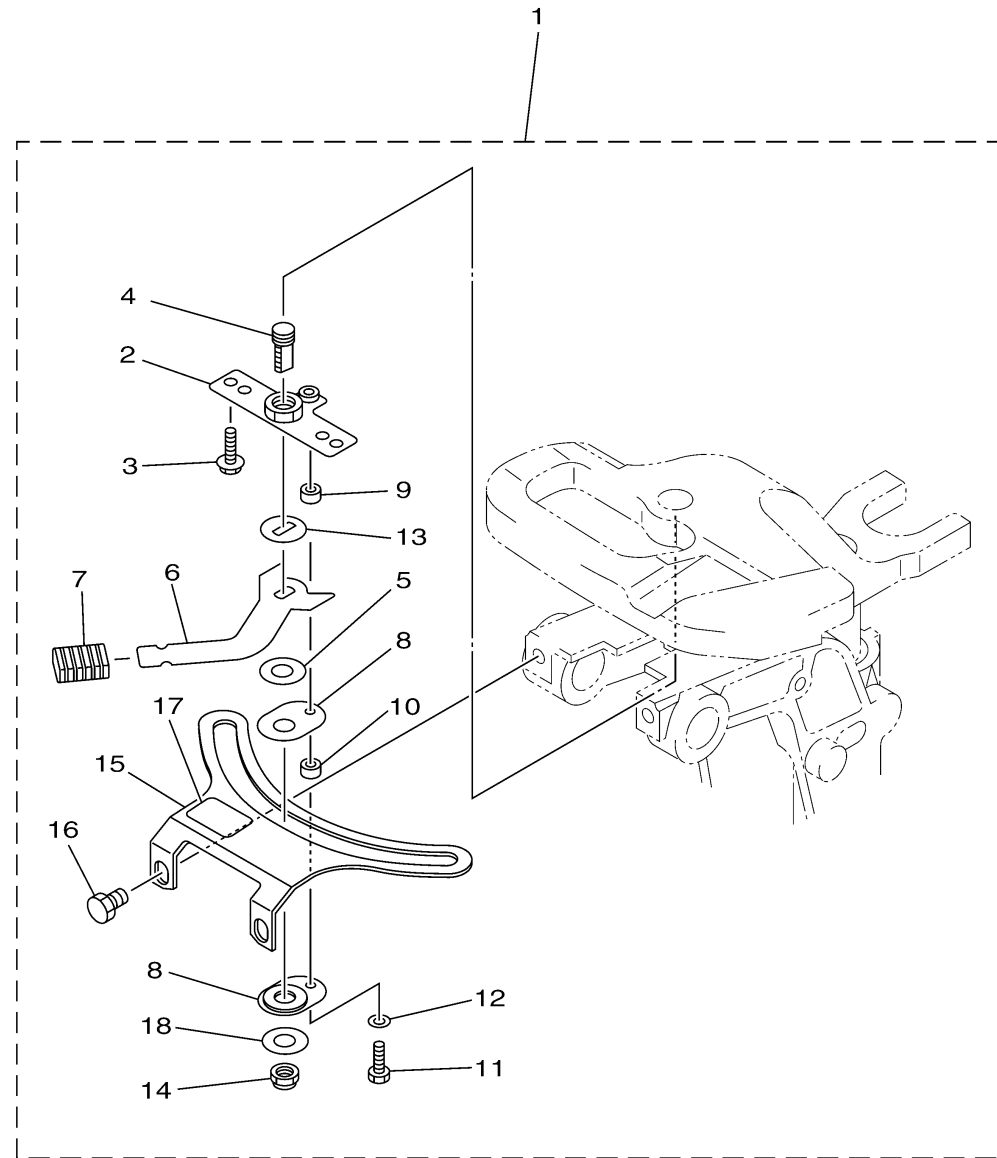

# STEERING FRICTION

Ref No.	Part Number	Description	Qty	Remarks
1	68T-42508-02-00	STEERING FRICTION ASSY	1	
2	68T-42525-01-00	. .PLATE, FRICTION	1	
3	97595-05514-00	. BOLT, WITH WASHER	2	
4	67C-42562-00-00	. SHAFT, STEERING LOCK	1	
5	90202-10M56-00	. WASHER, PLATE	1	
6	68T-42561-00-00	. .KNOB, STEERING LOCK	1	
7	689-43633-00-00	. COVER, TILT LEVER	1	
8	65W-42528-00-00	. PLATE, FRICTION	2	
9	90387-05053-00	. COLLAR	1	
10	90387-05054-00	. COLLAR	1	
11	97095-05020-00	. BOLT	1	
12	92995-05600-00	. WASHER	1	
13	90209-10M26-00	. WASHER	1	
14	90185-10M14-00	. NUT, SELF-LOCKING	1	
15	68T-42527-01-00	. .PLATE, FRICTION	1	
16	90109-08M91-00	. .BOLT	2	
17	68T-43155-00-00	. .MARK 1	1	
18	90201-106M5-00	. WASHER, PLATE	1	

60R8110-L161