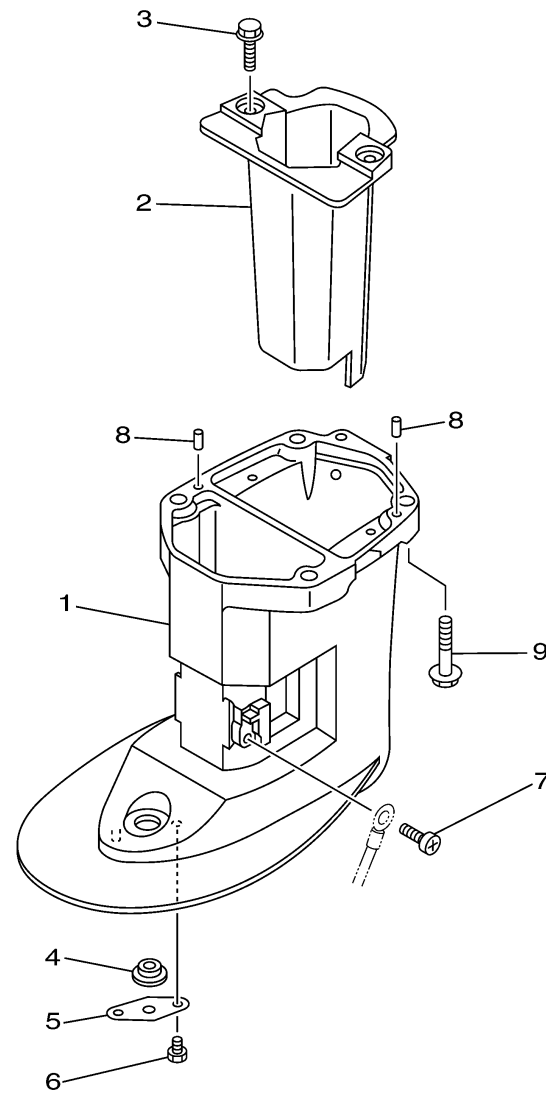

# UPPER CASING

Ref No.	Part Number	Description	Qty	Remarks
1	60R-G5111-10-4D	CASING, UPPER	0	L(22.1")
1	60R-G5111-00-4D	CASING, UPPER	1	S(17.1")
2	60R-E4711-00-CA	MUFFLER 1	1	
3	97575-06514-00	BOLT, WITH WASHER	2	
4	90480-14M54-00	GROMMET	1	
5	68T-45321-00-00	PLATE	1	
6	97095-06008-00	BOLT	1	
7	97885-05008-00	SCREW, PAN HEAD	1	
8	93604-12M07-00	PIN, DOWEL	2	
9	97575-08535-00	BOLT, WITH WASHER	4	

6AU4110-K250