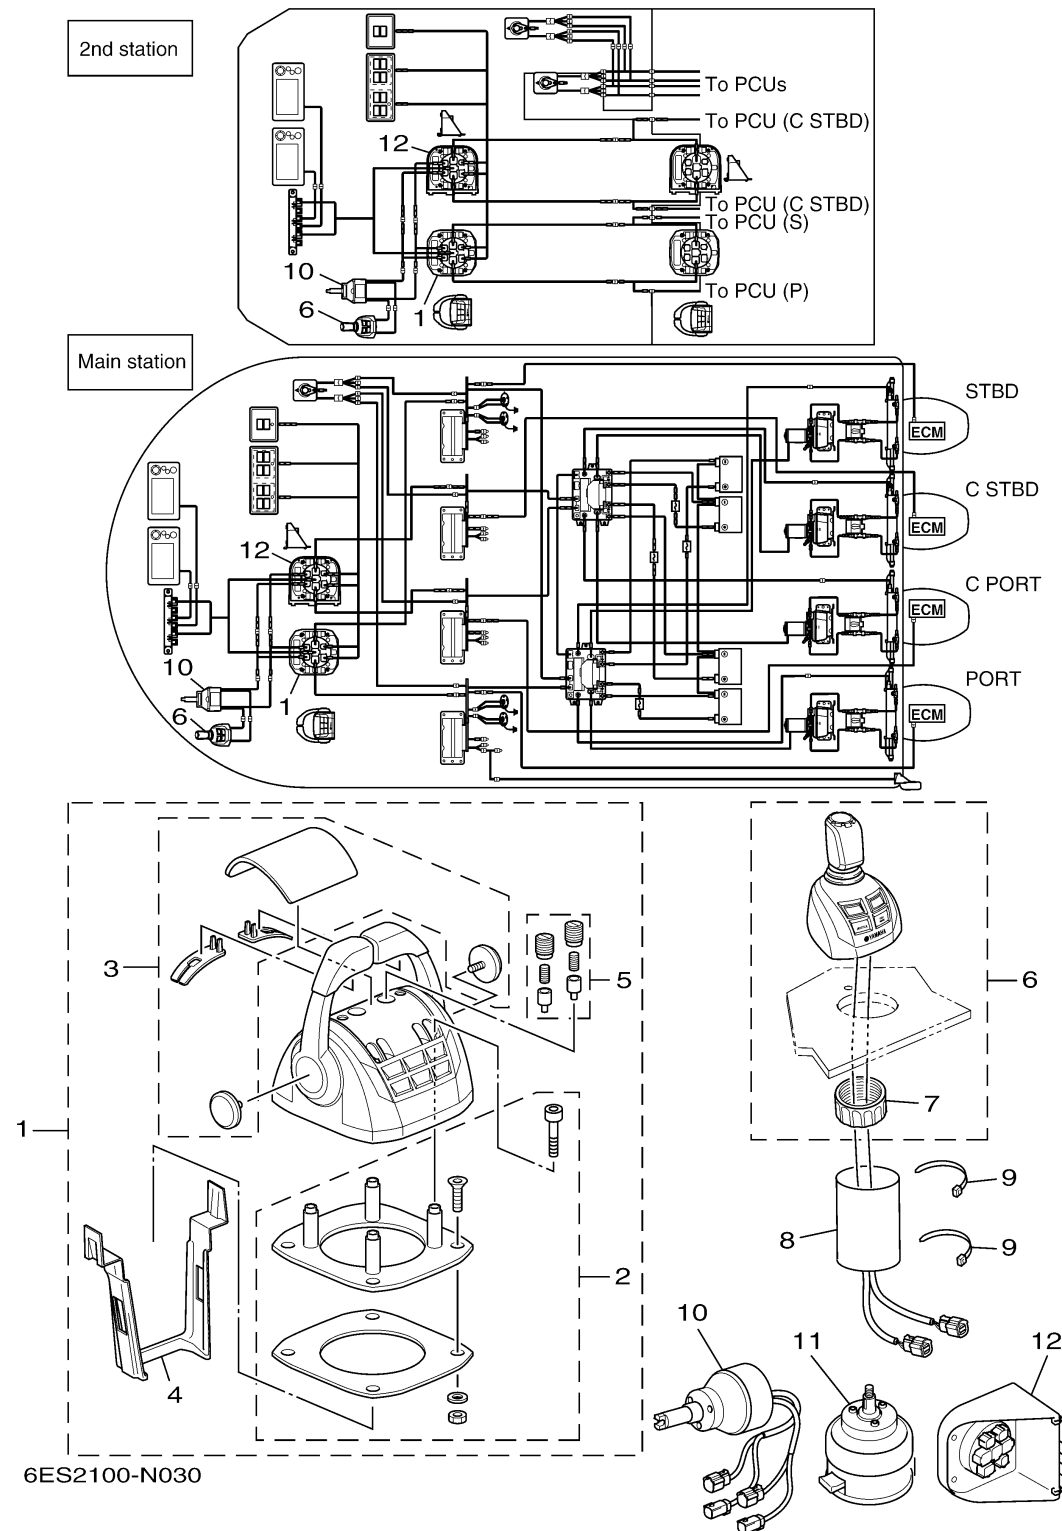

EKS ASSY (QUAD)

Ref No.	Part Number	Description	Qty	Remarks
1	6ES-82510-10-00	EKS ASSY W/OUT KEYS (SERIALIZED)	2	CONTACT MARINE SERVICE DEPT.
2	6ES-83383-00-00	. BUZZER	1	
3	6ES-82543-00-00	. GASKET	1	
4	6ES-48156-00-00	. NUT 1	1	
5	6ES-82511-00-00	KEY, MAIN SWITCH	2	
6	6ES-82510-21-00	EKS ASSY W/OUT KEYS (SERIALIZED)	1	CONTACT MARINE SERVICE DEPT.
7	6ES-82543-00-00	. GASKET	1	
8	6ES-48156-00-00	. NUT 1	1	
9	6ES-83383-00-00	. BUZZER	1	
10	6ES-82568-20-00	EKS COVER (QUAD)	1	
11	6ES-82568-30-00	EKS COVER (QUAD ALL)	1	
12	6ES-82599-00-00	COVER, CONNECTER	3	
13	90465-14M66-00	CLAMP	6	
14	6ES-8258A-60-00	EKS HARNESS (QUAD)	1	