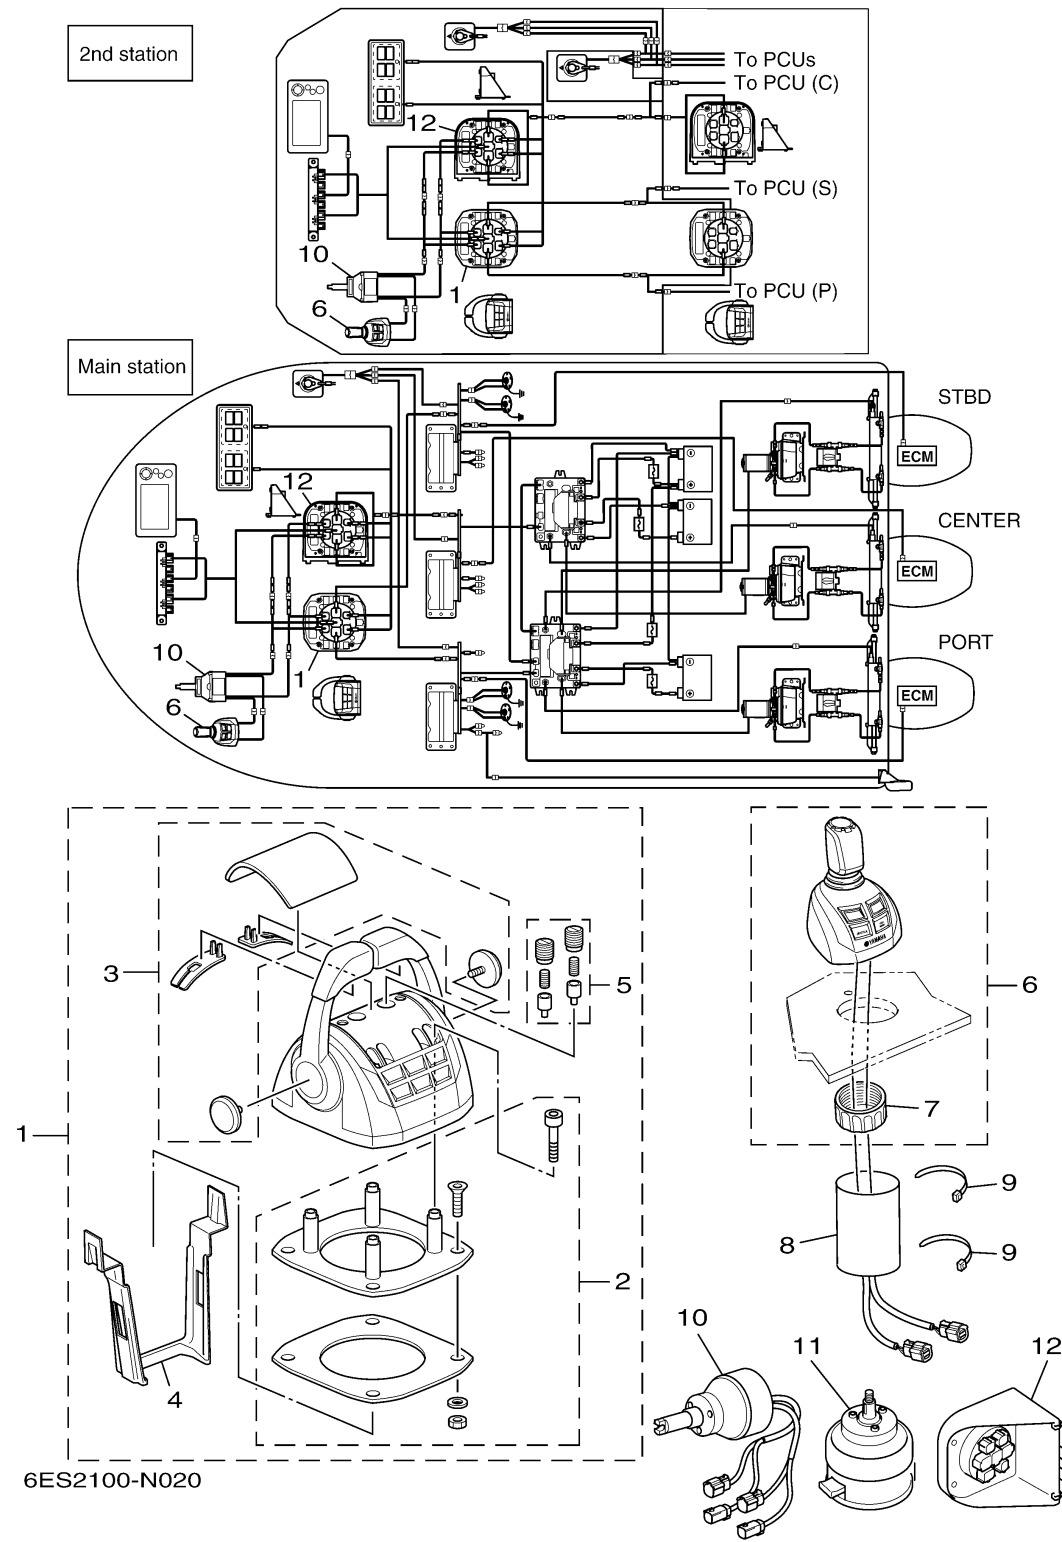

EKS ASSY (TRIPLE)

Ref No.	Part Number	Description	Qty	Remarks
1	6ES-82510-10-00	EKS ASSY W/OUT KEYS (SERIALIZED)	2	CONTACT MARINE SERVICE DEPT.
2	6ES-83383-00-00	. . BUZZER	1	
3	6ES-82543-00-00	. . GASKET	1	
4	6ES-48156-00-00	. NUT 1	1	
5	6ES-82511-00-00	KEY, MAIN SWITCH	2	
6	6ES-82568-10-00	EKS COVER (TRIPLE)	1	
7	6ES-82599-00-00	COVER, CONNECTER	2	
8	90465-14M66-00	CLAMP	4	
9	6ES-8258A-51-00	EXTENSION, WIRE HARNESS	1	