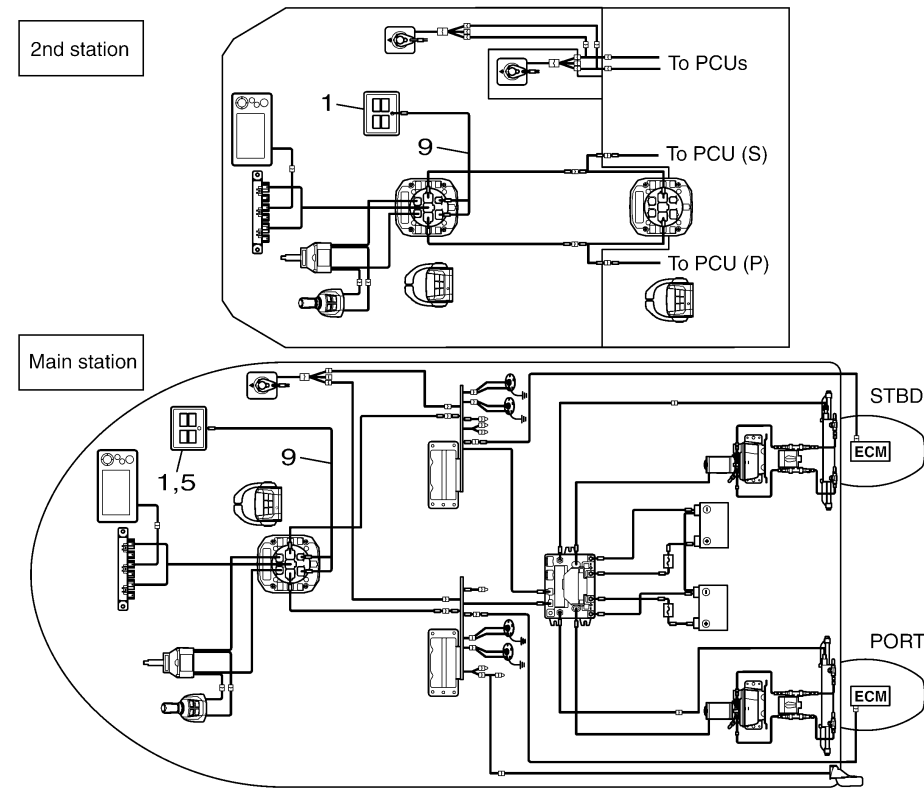

EKS ASSY (TWIN)

Ref No.	Part Number	Description	Qty	Remarks
1	6ES-82510-10-00	EKS ASSY W/OUT KEYS (SERIALIZED)	1	CONTACT MARINE SERVICE DEPT.
2	6ES-83383-00-00	. BUZZER	1	
3	6ES-82543-00-00	. GASKET	1	
4	6ES-48156-00-00	. NUT 1	1	
5	6ES-82511-00-00	KEY, MAIN SWITCH	2	
6	6ES-82568-00-00	EKS COVER (TWIN)	1	
7	6ES-82599-00-00	COVER, CONNECTER	1	
8	90465-14M66-00	CLAMP	2	
9	6ES-8258A-40-00	EKS HARNESS (TWIN)	1	

6ES2100-N160

*1 : FOR MAIN STATION PARTS