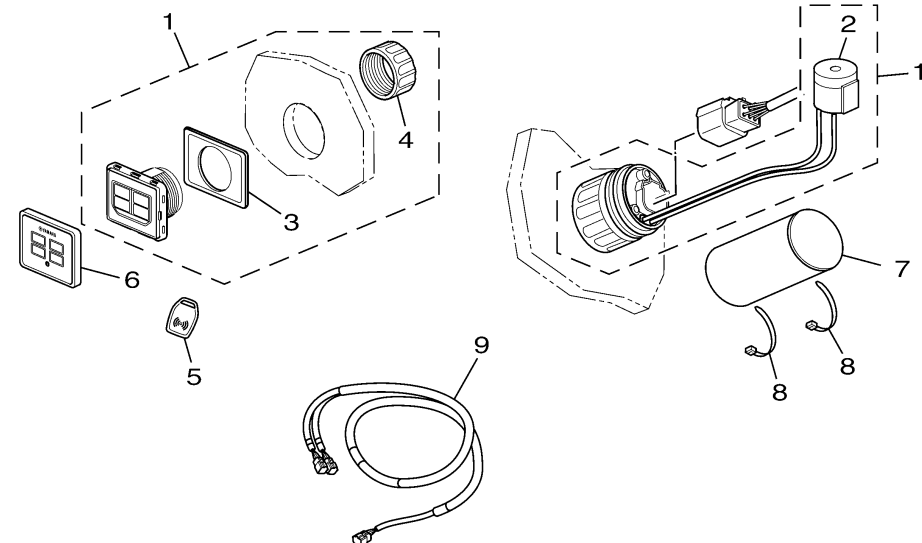

EKS ASSY (TWIN)

Ref No.	Part Number	Description	Qty	Remarks
1	6ES-82510-10-00	EKS ASSY W/OUT KEYS (SERIALIZED)	1	CONTACT MARINE SERVICE DEPT.
2	6ES-83383-00-00	. BUZZER	1	
3	6ES-82543-00-00	. GASKET	1	
4	6ES-48156-00-00	. NUT 1	1	
5	6ES-82511-00-00	KEY, MAIN SWITCH	2	
6	6ES-82568-00-00	EKS COVER (TWIN)	1	
7	6ES-82599-00-00	COVER, CONNECTER	1	
8	90465-14M66-00	CLAMP	2	
9	6ES-8258A-40-00	EKS HARNESS (TWIN)	1	

6ES2100-N160

*1 : FOR MAIN STATION PARTS