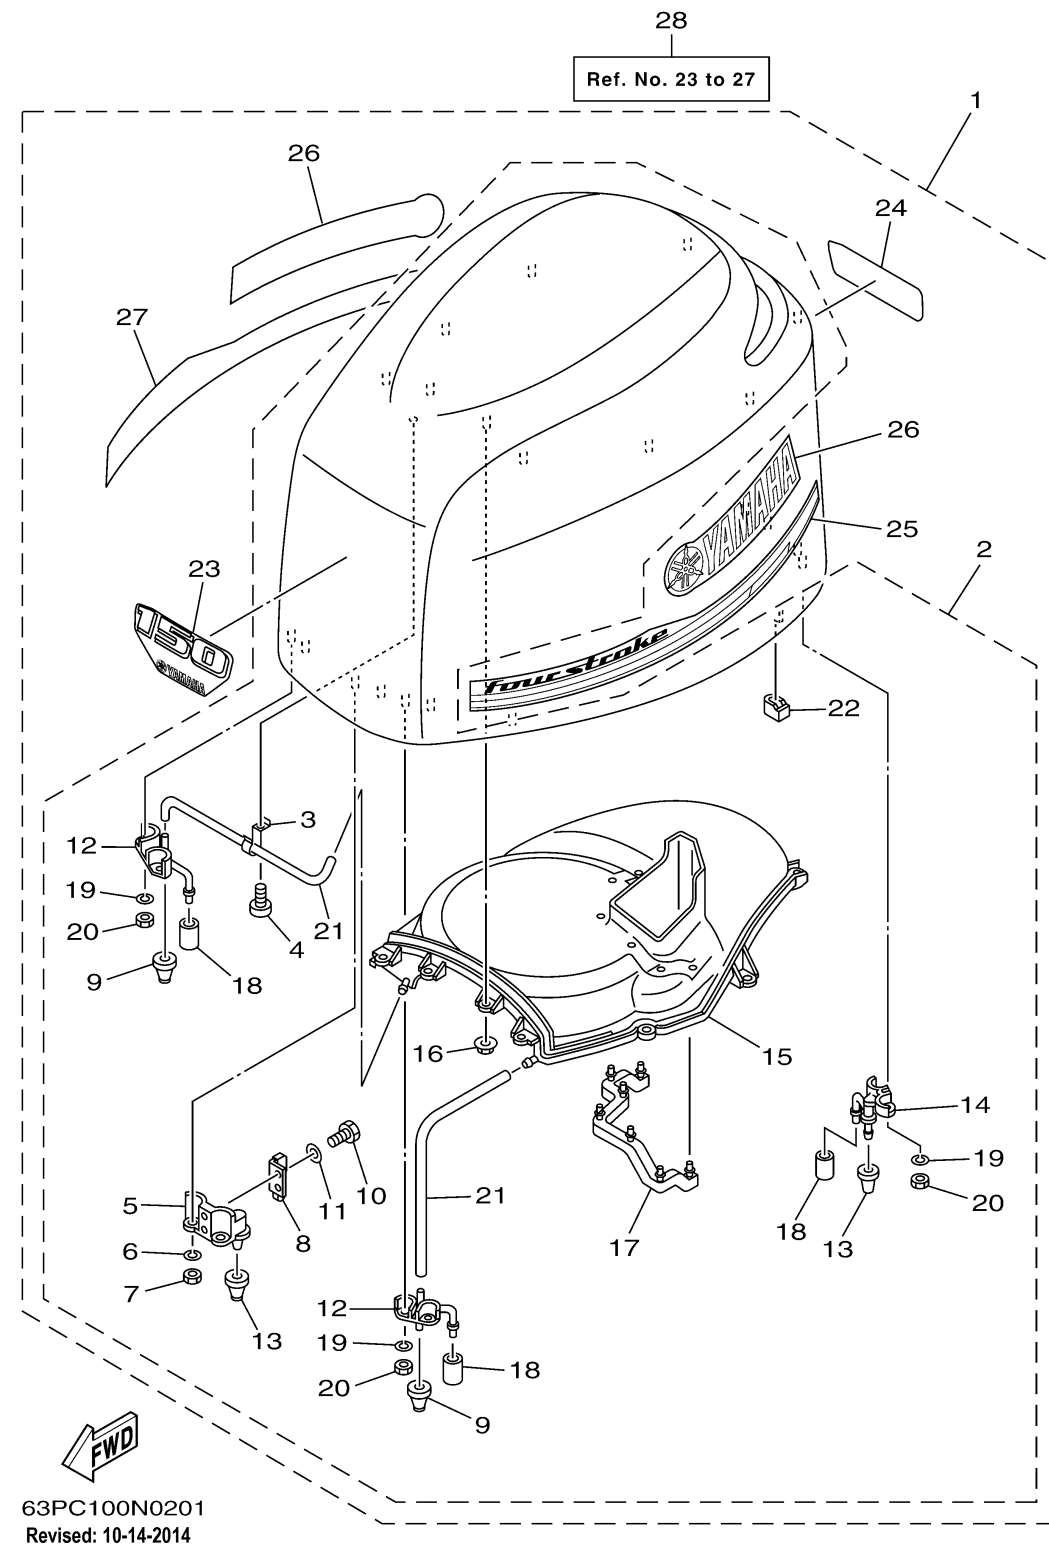

# TOP COWLING

63PC100N0201  
Revised: 10-14-2014

Ref No.	Part Number	Description	Qty	Remarks
1	63P-42610-41-00	TOP COWLING ASSY	1	
2	63P-4261A-00-00	. TOP COWLING W/O GRAPHICS	1	
3	90465-10032-00	...CLAMP	1	
4	97780-50620-00	.. SCREW, TAPPING	1	
5	63P-42647-00-00	...HOLDER, CLAMP BAND	2	
6	92990-06100-00	...WASHER, SPRING	4	
7	95380-06600-00	.. NUT, HEXAGON	4	
8	60V-42651-01-00	....HOOK	2	
9	69J-42663-00-00	...DAMPER	2	
10	97095-06016-00	.. BOLT	4	
11	92995-06600-00	.. WASHER	4	
12	63P-42643-01-00	...PLATE, CLAMP	2	
13	68F-42663-00-00	...DAMPER	4	
14	63P-42644-00-00	...PLATE, CLAMP 2	2	
15	63P-42613-00-00	...MOLDING, AIR DUCT	1	
16	90179-06M24-00	...NUT	10	
17	63P-42617-00-00	...DAMPER, FORM	1	
18	67F-13448-00-00	...CAP	4	
19	92990-06100-00	...WASHER, SPRING	8	
20	95380-06600-00	.. NUT, HEXAGON	8	

# TOP COWLING

Ref No.	Part Number	Description	Qty	Remarks
21	90445-11020-00	...HOSE (L400)	2	
22	63P-42662-00-00	...DAMPER	4	
23	63P-42677-40-00	..GRAPHIC, FRONT	1	
24	63P-42678-41-00	..GRAPHIC, REAR	1	
25	63P-42675-20-00	..GRAPHIC, SIDE 1	1	
26	63P-42681-20-00	..MARK, COWLING	2	
27	63P-42676-20-00	..GRAPHIC, SIDE 2	1	
28	63P-W4267-00-00	GRAPHIC SET, TOP COWLING	1	AP EXCEPT JET-DRIVE