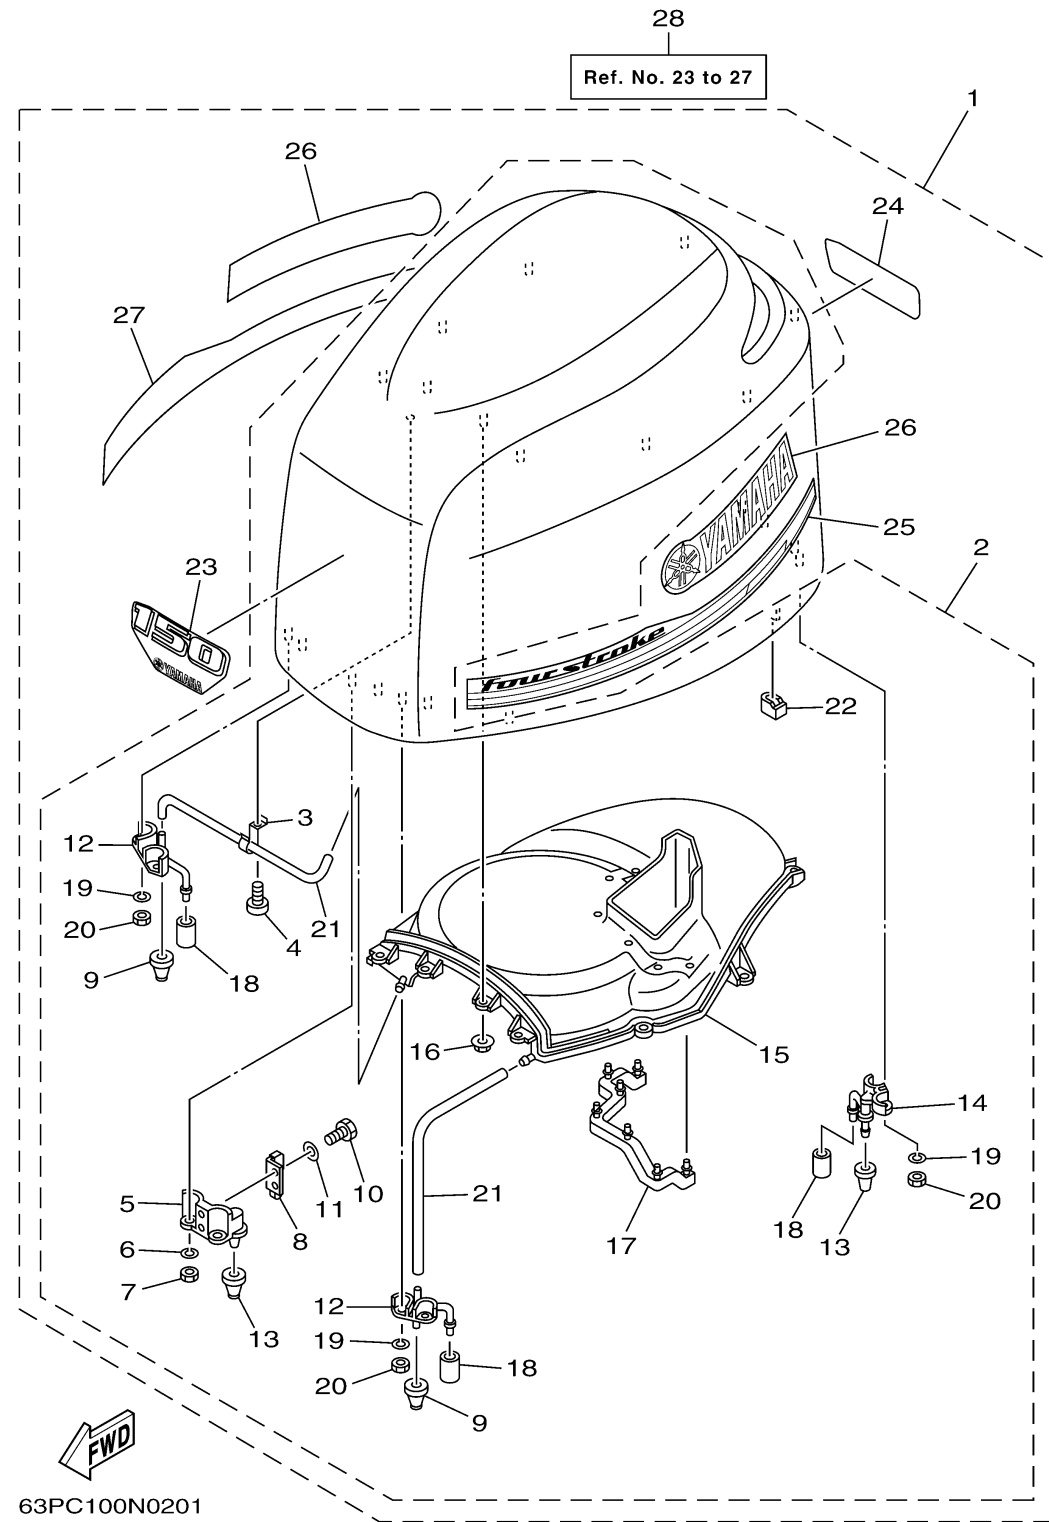

# TOP COWLING

63PC100N0201  
Revised: 10-14-2014

Ref No.	Part Number	Description	Qty	Remarks
1	63P-42610-41-00	TOP COWLING ASSY	1	
2	63P-4261A-00-00	. TOP COWLING W/O GRAPHICS	1	
3	90465-10032-00	...CLAMP	1	
4	97780-50620-00	.. SCREW, TAPPING	1	
5	63P-42647-00-00	...HOLDER, CLAMP BAND	2	
6	92990-06100-00	...WASHER, SPRING	4	
7	95380-06600-00	.. NUT, HEXAGON	4	
8	60V-42651-01-00	....HOOK	2	
9	69J-42663-00-00	...DAMPER	2	
10	97095-06016-00	.. BOLT	4	
11	92995-06600-00	.. WASHER	4	
12	63P-42643-01-00	...PLATE, CLAMP	2	
13	68F-42663-00-00	...DAMPER	4	
14	63P-42644-00-00	...PLATE, CLAMP 2	2	
15	63P-42613-00-00	...MOLDING, AIR DUCT	1	
16	90179-06M24-00	...NUT	10	
17	63P-42617-00-00	...DAMPER, FORM	1	
18	67F-13448-00-00	...CAP	4	
19	92990-06100-00	...WASHER, SPRING	8	
20	95380-06600-00	.. NUT, HEXAGON	8	

# TOP COWLING

Ref No.	Part Number	Description	Qty	Remarks
21	90445-11020-00	...HOSE (L400)	2	
22	63P-42662-00-00	...DAMPER	4	
23	63P-42677-40-00	..GRAPHIC, FRONT	1	
24	63P-42678-41-00	..GRAPHIC, REAR	1	
25	63P-42675-20-00	..GRAPHIC, SIDE 1	1	
26	63P-42681-20-00	..MARK, COWLING	2	
27	63P-42676-20-00	..GRAPHIC, SIDE 2	1	
28	63P-W4267-00-00	GRAPHIC SET, TOP COWLING	1	AP EXCEPT JET-DRIVE