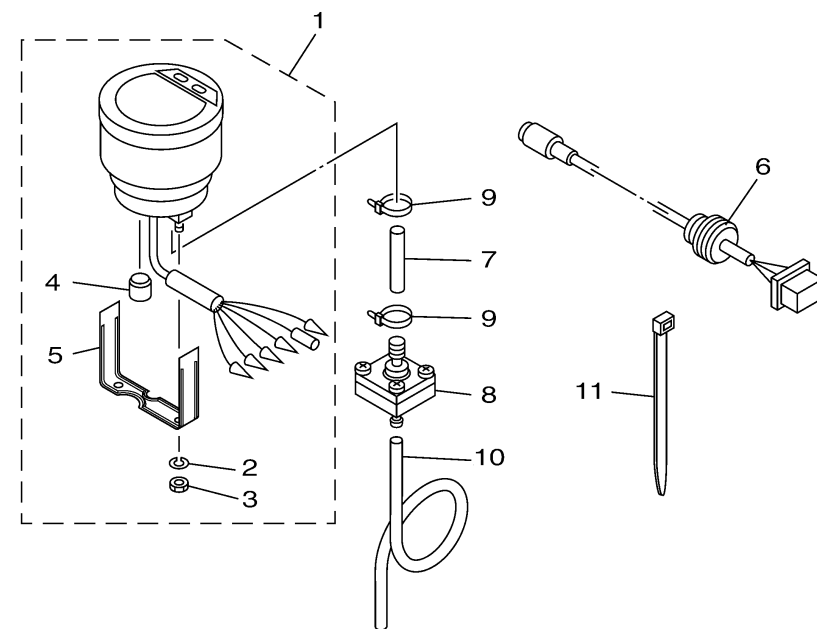

### DIGITAL SPEEDOMETER

Ref. No.	Description	Part No.	Applicable model
1	Digital multifunction	6Y5-83570-S6	Above 40 (3-cyl) Above F30 [Mechanical RC]

## INSTRUMENTS DIGITAL 1

Ref No.	Part Number	Description	Qty	Remarks
1	6Y5-83570-S6-00	SPEEDOMETER ASSY	1	UR ROUND GAUGE
2	92990-04100-00	. WASHER, SPRING	2	
3	95380-04600-00	. NUT	2	
4	6Y5-83533-T2-00	...GROMMET	1	
5	6Y5-8355X-T1-00	...BRACKET, METER 1	1	
6	6Y5-87122-S0-00	..CORD ASSY 1	1	AP
7	6Y5-83557-31-00	.TUBE	1	
8	6Y5-83728-00-00	.CONNECTOR ASSY	1	
9	90465-11M10-00	CLAMP	2	
10	6Y5-83557-00-00	TUBE (6M)	1	
11	90465-11M10-00	CLAMP	2	