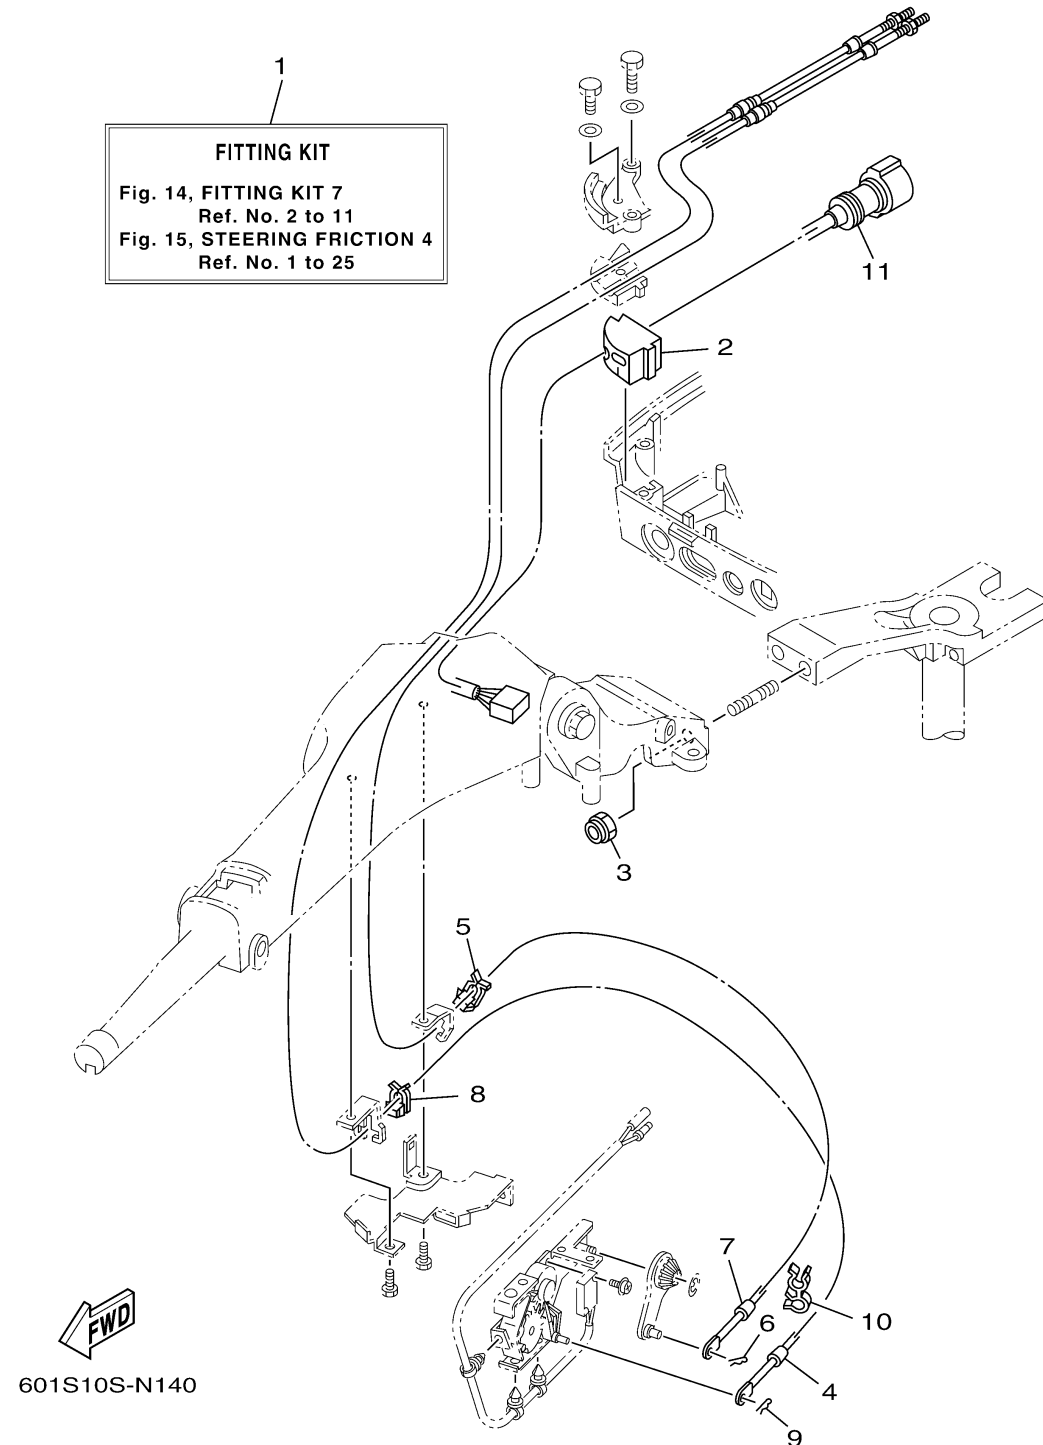

### 6X4 TILLER HANDLE FITTING KIT (50)

## FITTING KIT 50

Ref No.	Part Number	Description	Qty	Remarks
1	6X4-42102-63-00	FITTING KIT	1	
2	6H4-42724-20-00	GROMMET	1	
3	90185-10027-00	NUT, SELF-LOCKING	2	
4	63D-48321-11-00	CABLE	1	
5	63D-48538-00-00	CLAMP, CABLE 1	1	
6	90468-10005-00	CLIP	1	
7	63D-26301-01-00	THROTTLE CABLE ASSY	1	
8	63D-48538-00-00	CLAMP, CABLE 1	1	
9	90468-10005-00	CLIP	1	
10	90464-09M42-00	CLAMP	1	
11	6X4-82586-00-00	EXT., WIRE HARNESS (L:700MM)	1	