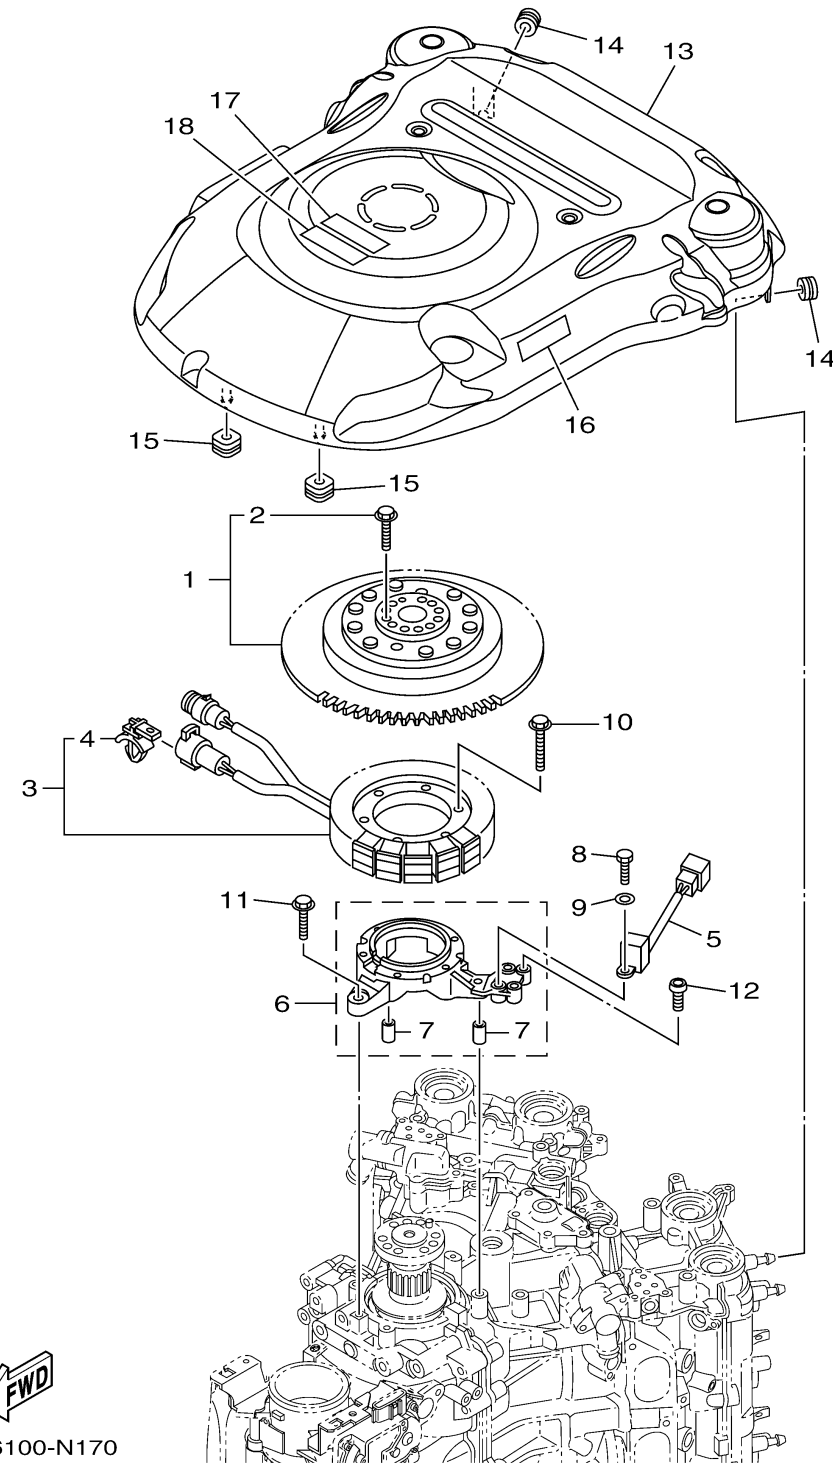

GENERATOR

Ref No.	Part Number	Description	Qty	Remarks
1	6CB-W8145-00-00	ROTOR ASSY WITH BOLTS	1	
2	6AW-W9011-00-00	..BOLT SET (FOR ROTOR ASSY)	1	
3	6CB-81410-00-00	STATOR ASSY	1	
4	90464-12002-00	..CLAMP	1	
5	6CB-85580-00-00	COIL, PULSER	1	
6	6CB-85561-00-00	BASE, MAGNETO	1	
7	99530-08012-00	..PIN, DOWEL	2	
8	97095-05020-00	BOLT	2	
9	92995-05600-00	WASHER	2	
10	95022-06030-00	BOLT, FLANGE	6	
11	95895-06030-00	BOLT, FLANGE	4	
12	92014-05012-00	BOLT, BUTTON HEAD	1	
13	6CB-81337-01-00	COVER, FLYWHEEL	1	
14	90480-12314-00	GROMMET	2	
15	6CB-85516-00-00	SPACER	2	
16	6CB-13437-50-00	MARK, CAUTION	1	
17	6AH-81994-40-00	LABEL, SAFETY	1	
18	6AH-81994-50-00	LABEL, SAFETY	1	

6CD6100-N170