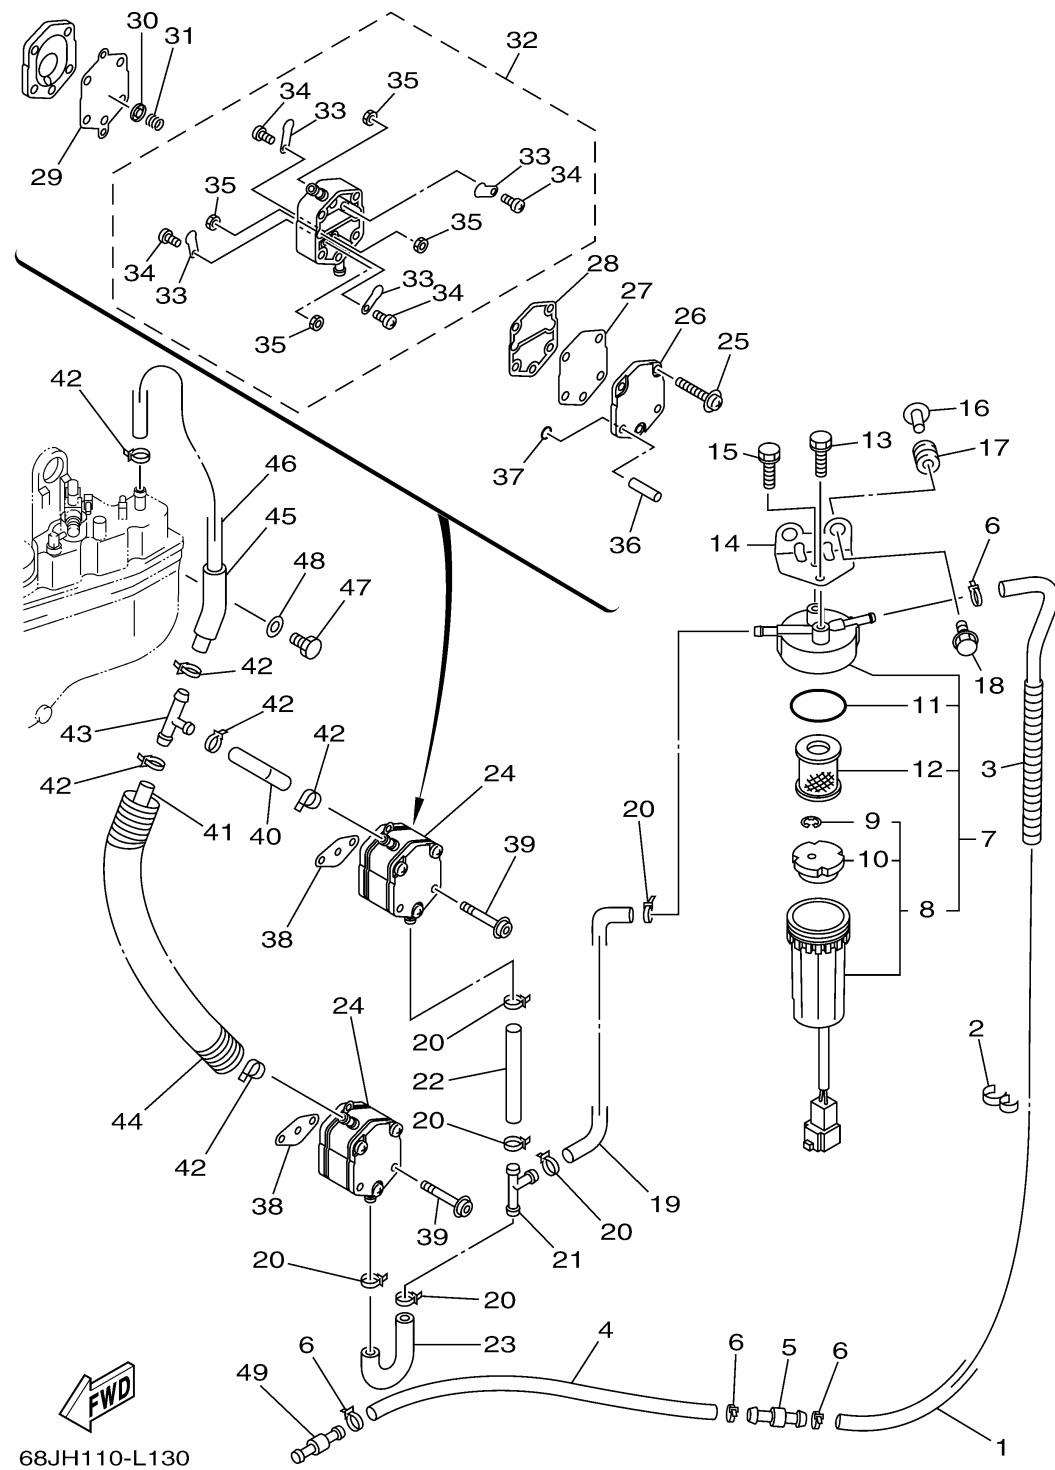

FUEL

Ref No.	Part Number	Description	Qty	Remarks
1	61A-24313-10-00	PIPE 3	1	
2	90464-13M34-00	CLAMP	1	
3	90447-13012-00	TUBE	1	
4	90445-13016-00	HOSE (L2700)	1	
5	6R3-24377-00-00	PIPE, JOINT 2	1	
6	90465-11M10-00	CLAMP	4	
7	6P3-24560-22-00	FILTER ASSY	1	
8	6P3-24562-21-00	..CUP, FILTER	1	
9	6P3-24519-00-00	...CLIP	1	
10	6P3-24469-00-00	...FLOAT, WATER LEVEL	1	
11	6P3-24564-00-00	..GASKET	1	
12	6P3-24563-01-00	..ELEMENT, FILTER	1	
13	97595-06514-00	BOLT, WITH WASHER	1	
14	68F-24566-00-00	BRACKET, FILTER	1	
15	97595-06514-00	BOLT, WITH WASHER	1	
16	90387-06289-00	COLLAR	2	
17	90480-10M23-00	GROMMET	2	
18	90119-06M88-00	BOLT, WITH WASHER	2	
19	68F-24311-10-00	PIPE, FUEL 1	1	
20	90465-11M10-00	CLAMP	6	

CONTINUED ON NEXT FRAME >

FUEL

Ref No.	Part Number	Description	Qty	Remarks
21	6E5-24378-00-00	PIPE, JOINT 3	1	
22	90445-13021-00	HOSE (L85)	1	
23	67H-24311-10-00	PIPE, FUEL 1	1	
24	6E5-24410-04-00	FUEL PUMP ASSY	2	
25	6E5-24444-01-00	..SCREW	3	
26	6E5-24413-01-00	..BODY 2	1	
27	6E5-24471-01-00	..DIAPHRAGM	1	
28	6E5-24435-01-00	..GASKET, BODY 2	1	
29	6E5-24411-01-00	..DIAPHRAGM	1	
30	648-24424-00-00	..SEAT, SPRING	1	
31	6E5-24423-00-00	..SPRING, DIAPHRAGM	1	
32	6E5-24412-11-00	..BODY 1	1	
33	6A0-24421-01-00	...VALVE, CHECK	4	
34	6A0-14325-00-00	...SCREW, PAN HEAD	4	
35	95380-03600-00	...NUT	4	
36	6E5-24492-00-00	..BUSH, FUEL PUMP	2	
37	6E5-24486-00-00	..O-RING	2	
38	650-24431-A0-00	GASKET, FUEL PUMP 1	2	
39	90110-06128-00	BOLT, HEXAGON SOCKET HEAD	4	
40	61U-24316-10-00	PIPE 6	1	

CONTINUED ON NEXT FRAME >

FUEL

Ref No.	Part Number	Description	Qty	Remarks
41	6E5-24313-10-00	PIPE 3	1	
42	90465-11M10-00	CLAMP	6	
43	6E5-24378-00-00	PIPE, JOINT 3	1	
44	6H1-83557-00-00	TUBE	1	
45	90446-15M07-00	HOSE (L60)	1	
46	90445-13023-00	HOSE (L235)	1	
47	97095-06012-00	BOLT	1	
48	92995-06600-00	WASHER	1	
49	6R3-24377-10-00	PIPE, JOINT 2	1	