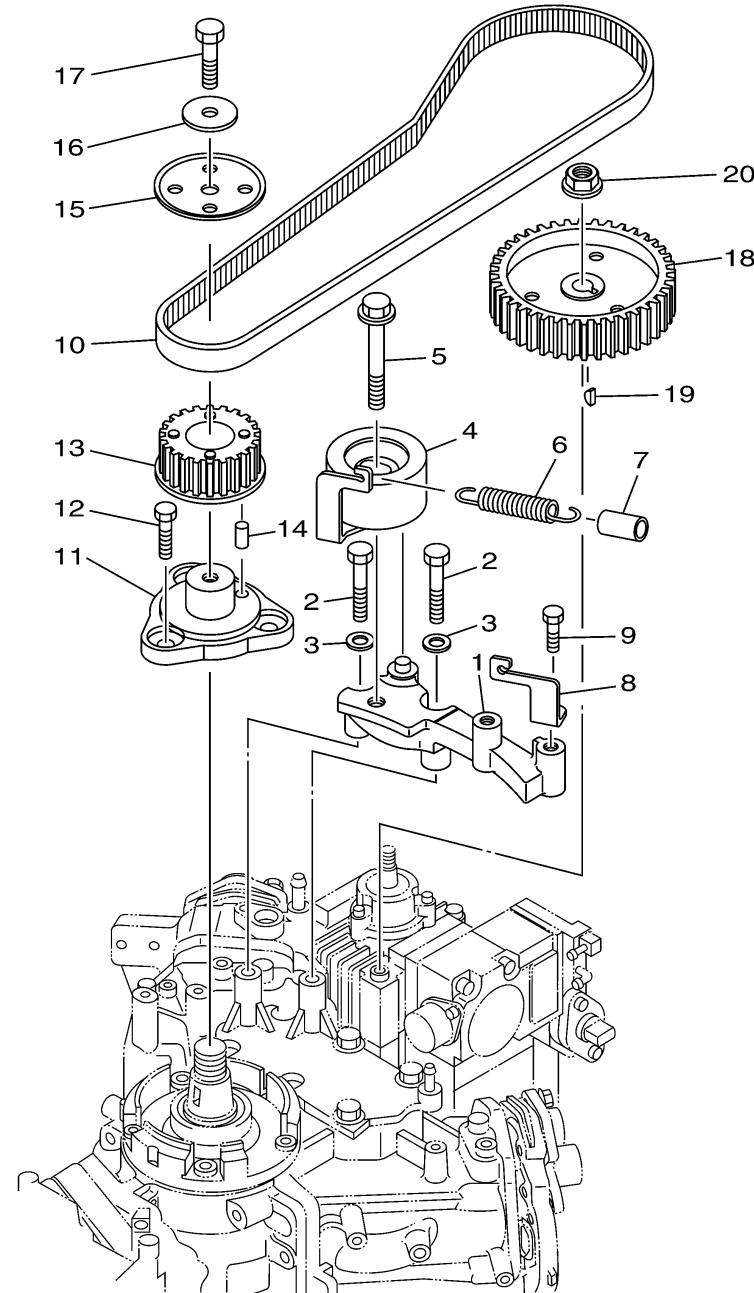

FUEL PUMP DRIVE GEAR

Ref No.	Part Number	Description	Qty	Remarks
1	68F-11598-00-00	BRACKET, TENSIONER	1	
2	97013-08045-00	BOLT	2	
3	92903-08600-00	WASHER, PLATE	2	
4	68F-11590-00-00	TENSIONER ASSY	1	
5	90119-10M72-00	BOLT, WITH WASHER	1	
6	90506-16M39-00	SPRING, TENSION	1	
7	90445-15M03-00	HOSE (L23)	1	
8	68F-11595-10-00	PLATE, VALVE	1	
9	97013-08012-00	BOLT	1	
10	68F-46241-10-00	BELT	1	
11	68F-11579-01-00	COUPLING, FLYWHEEL	1	
12	97013-08012-00	BOLT	3	
13	68F-11536-00-94	GEAR, DRIVE	1	
14	93605-10108-00	.PIN, DOWEL	1	
15	60V-11557-00-00	WASHER 1	1	
16	90201-08M00-00	WASHER, PLATE	1	
17	97095-08025-00	BOLT	1	
18	68F-11537-00-94	GEAR, DRIVEN	1	
19	90280-03M01-00	KEY, WOODRUFF	1	
20	95707-08600-00	NUT, FLANGE	1	

 68F3100-C060