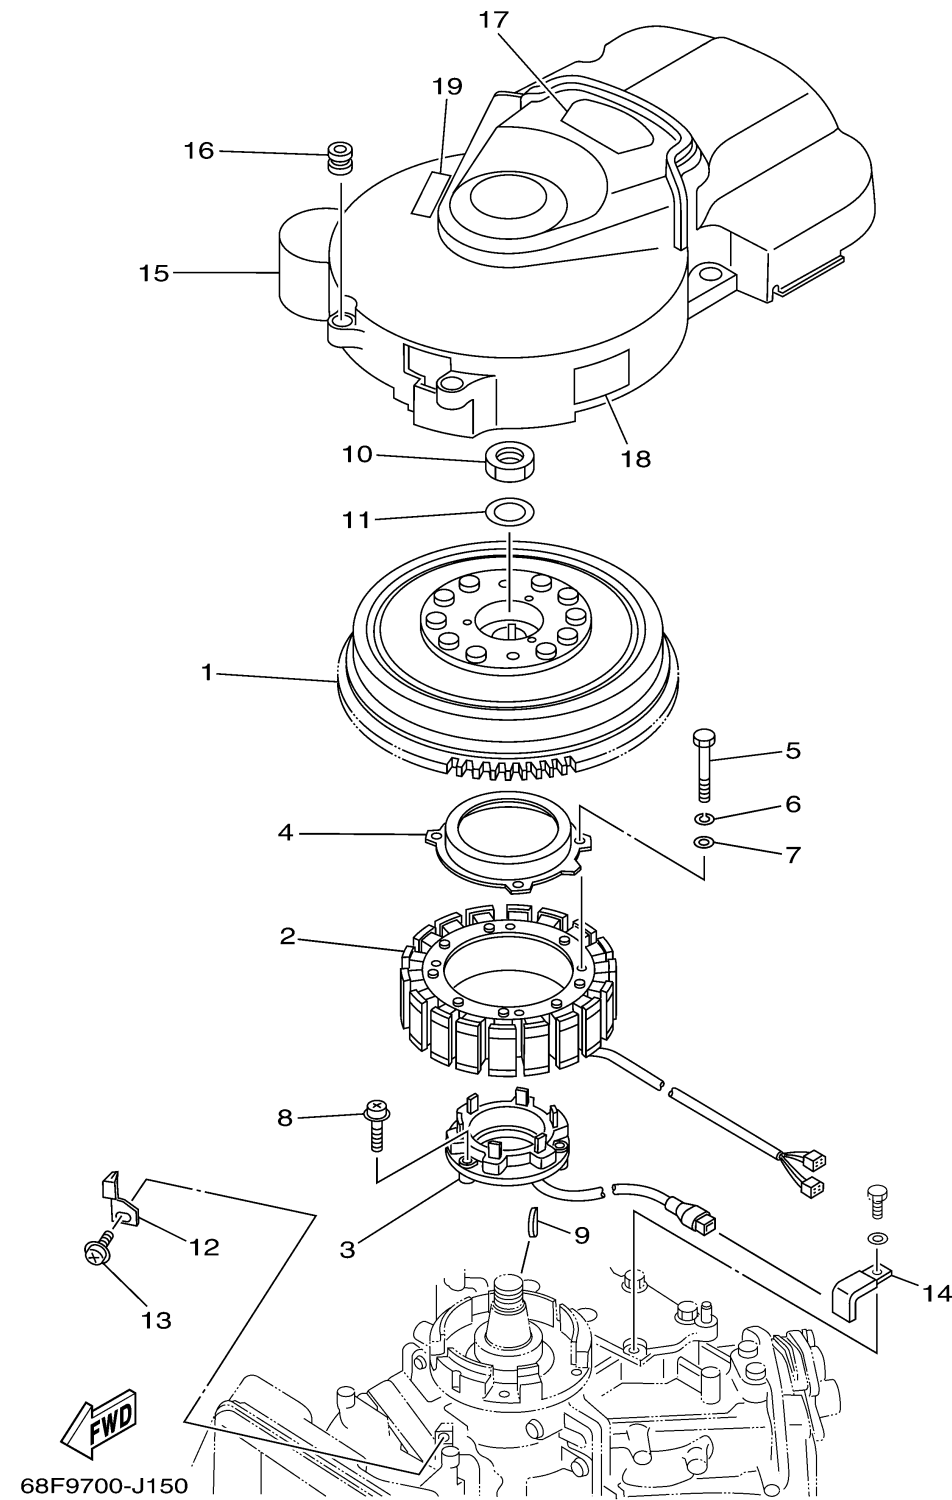

GENERATOR

Ref No.	Part Number	Description	Qty	Remarks
1	68F-81450-00-00	ROTOR ASSY	1	
2	68F-81410-00-00	STATOR ASSY	1	
3	60V-85580-10-00	COIL, PULSER	1	
4	61A-83721-00-00	COVER	1	
5	97013-06035-00	BOLT	4	
6	92903-06100-00	WASHER, SPRING	4	
7	92903-06600-00	WASHER, PLATE	4	
8	97985-05330-00	SCREW, WITH WASHER	3	
9	90280-05015-00	KEY, WOODRUFF	1	
10	90170-24M22-00	NUT	1	
11	90201-25M02-00	WASHER, PLATE	1	
12	6E5-81332-00-00	PLATE, TIMING	1	
13	97985-06210-00	SCREW, WITH WASHER	1	
14	90465-08M23-00	CLAMP	2	
15	68F-81337-10-00	COVER, FLYWHEEL	1	
16	663-82317-01-00	DAMPER, IGNITION COIL	4	
17	68F-14488-00-00	LABEL, CAUTION	1	
18	60H-85711-A0-00	MARK, CAUTION	1	
19	6AH-81994-40-00	LABEL, SAFETY	1	