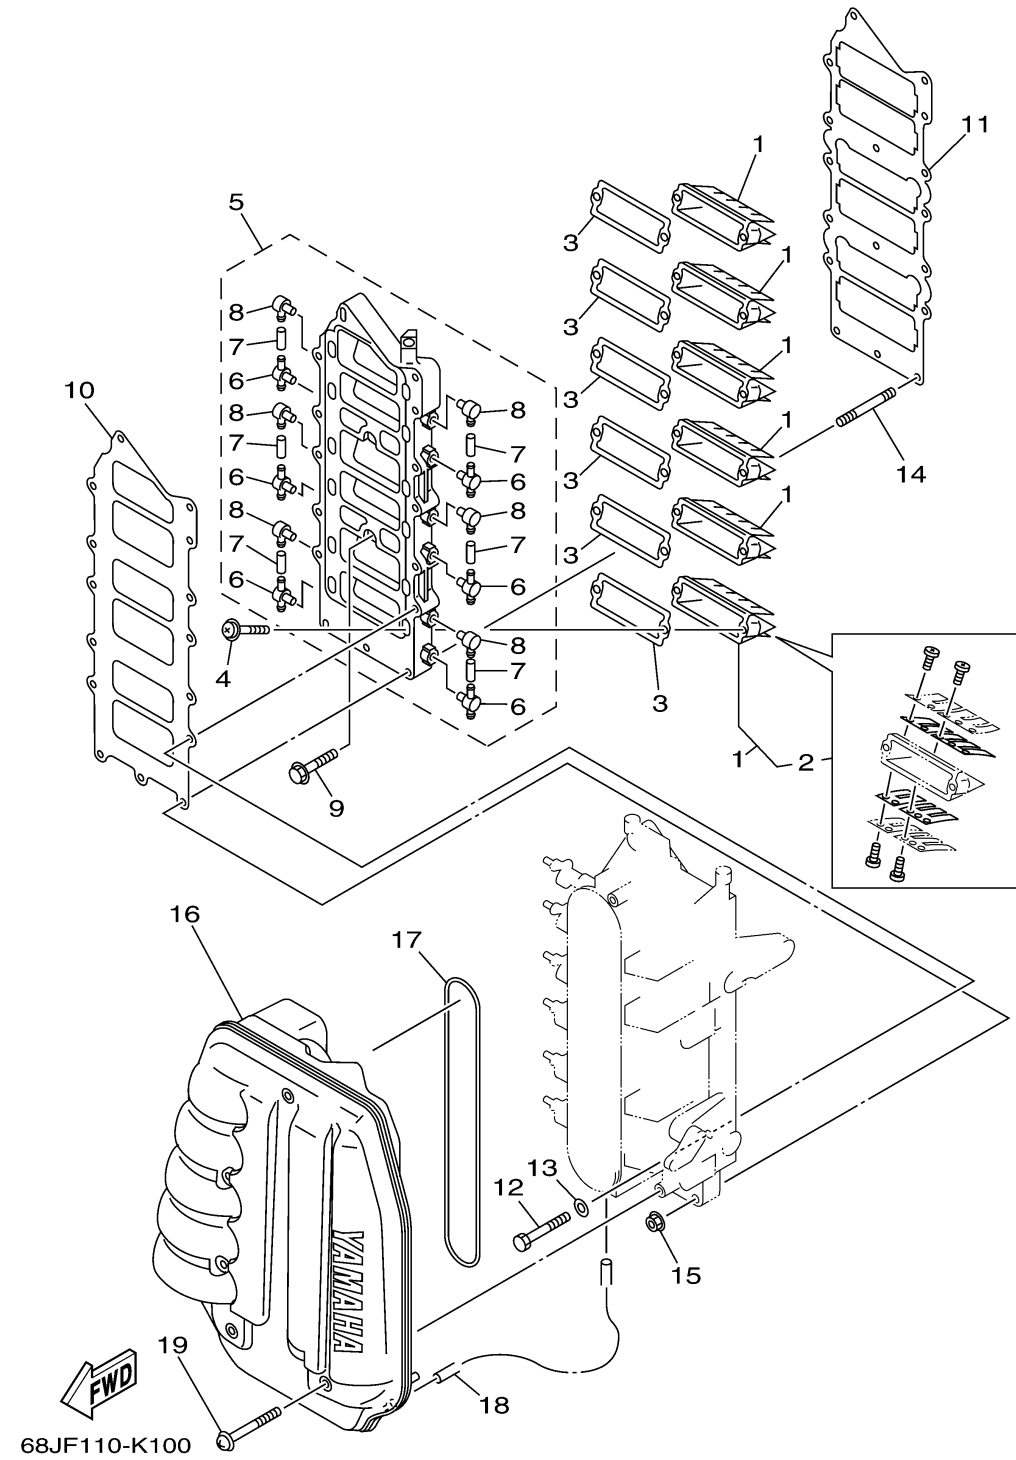

INTAKE

Ref No.	Part Number	Description	Qty	Remarks
1	68H-13610-00-00	REED VALVE ASSY	6	
2	65J-W0004-01-00	.REED SET	1	
3	61A-13621-A0-00	.GASKET, VALVE SEAT	6	
4	97980-05216-00	SCREW, WITH WASHER	12	
5	68F-13624-00-1S	PLATE, REED VALVE	1	
6	6F6-11372-01-00	.NIPPLE, HOSE	6	
7	90445-07M03-00	.HOSE (L34)	6	
8	650-11370-01-00	.CHECK VALVE ASSY	6	
9	90105-06028-00	BOLT, FLANGE	2	
10	65L-13646-00-00	.GASKET, MANIFOLD 2	1	
11	65L-13645-00-00	.GASKET, MANIFOLD 1	1	
12	97013-06060-00	BOLT	11	
13	92903-06600-00	WASHER, PLATE	11	
14	95670-06660-00	BOLT, STUD	2	
15	90179-06M24-00	NUT	2	
16	60V-14440-00-00	SILENCER ASSY, INTAKE	1	
17	60V-14476-00-00	.SEAL	1	
18	90445-07M44-00	HOSE (L250)	1	
19	90159-06M16-00	SCREW, WITH WASHER	6	