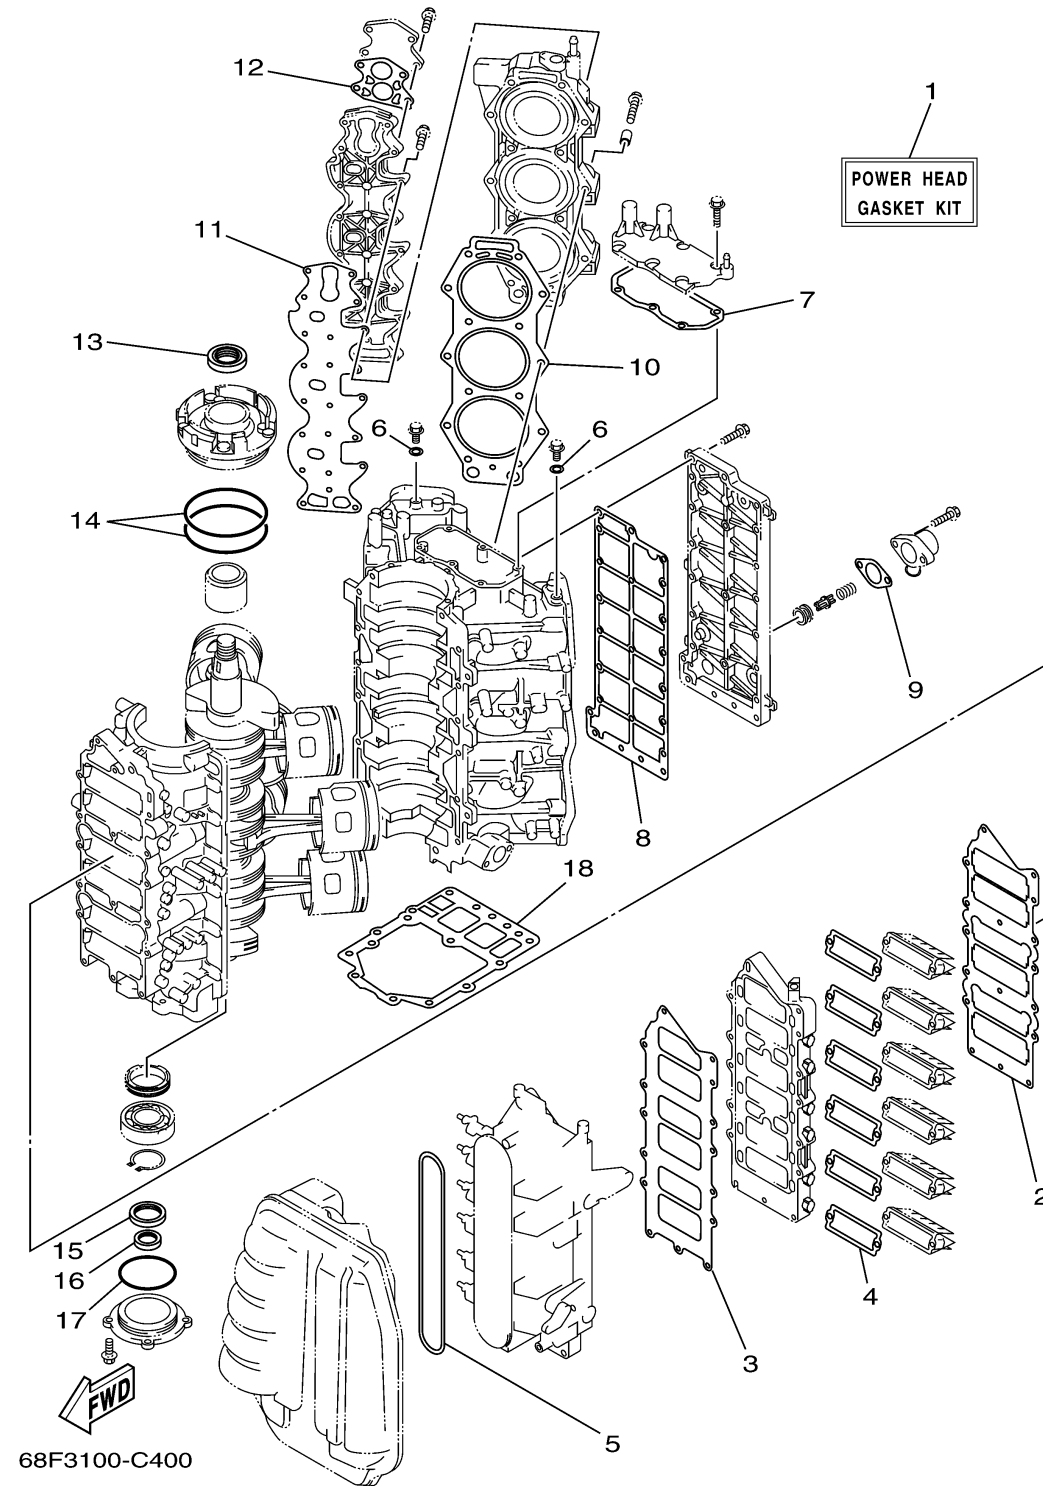

# REPAIR KIT 1

Ref No.	Part Number	Description	Qty	Remarks
1	68F-W0001-01-00	POWER HEAD GASKET KIT	1	
2	65L-13645-00-00	..GASKET, MANIFOLD 1	1	
3	65L-13646-00-00	..GASKET, MANIFOLD 2	1	
4	61A-13621-A0-00	..GASKET, VALVE SEAT	6	
5	60V-14476-00-00	..SEAL	1	
6	90430-14115-00	..GASKET	2	
7	68F-11381-00-00	..GASKET 1	1	
8	68F-41114-00-00	..GASKET, EXHAUST OUTER COVER	1	
9	6G5-11382-A1-00	..GASKET 2	1	
10	68F-11181-00-00	..GASKET, CYLINDER HEAD 1	2	
11	68F-11193-02-00	..GASKET, HEAD COVER 1	2	
12	688-12414-A1-00	..GASKET, COVER	2	
13	93102-40M14-00	..OIL SEAL	1	
14	93211-04001-00	..O-RING	2	
15	93102-35M61-00	..OIL SEAL	1	
16	93101-22M15-00	..OIL SEAL	1	
17	93210-74M35-00	..O-RING	1	
18	68F-45113-01-00	..GASKET, UPPER CASING	1	