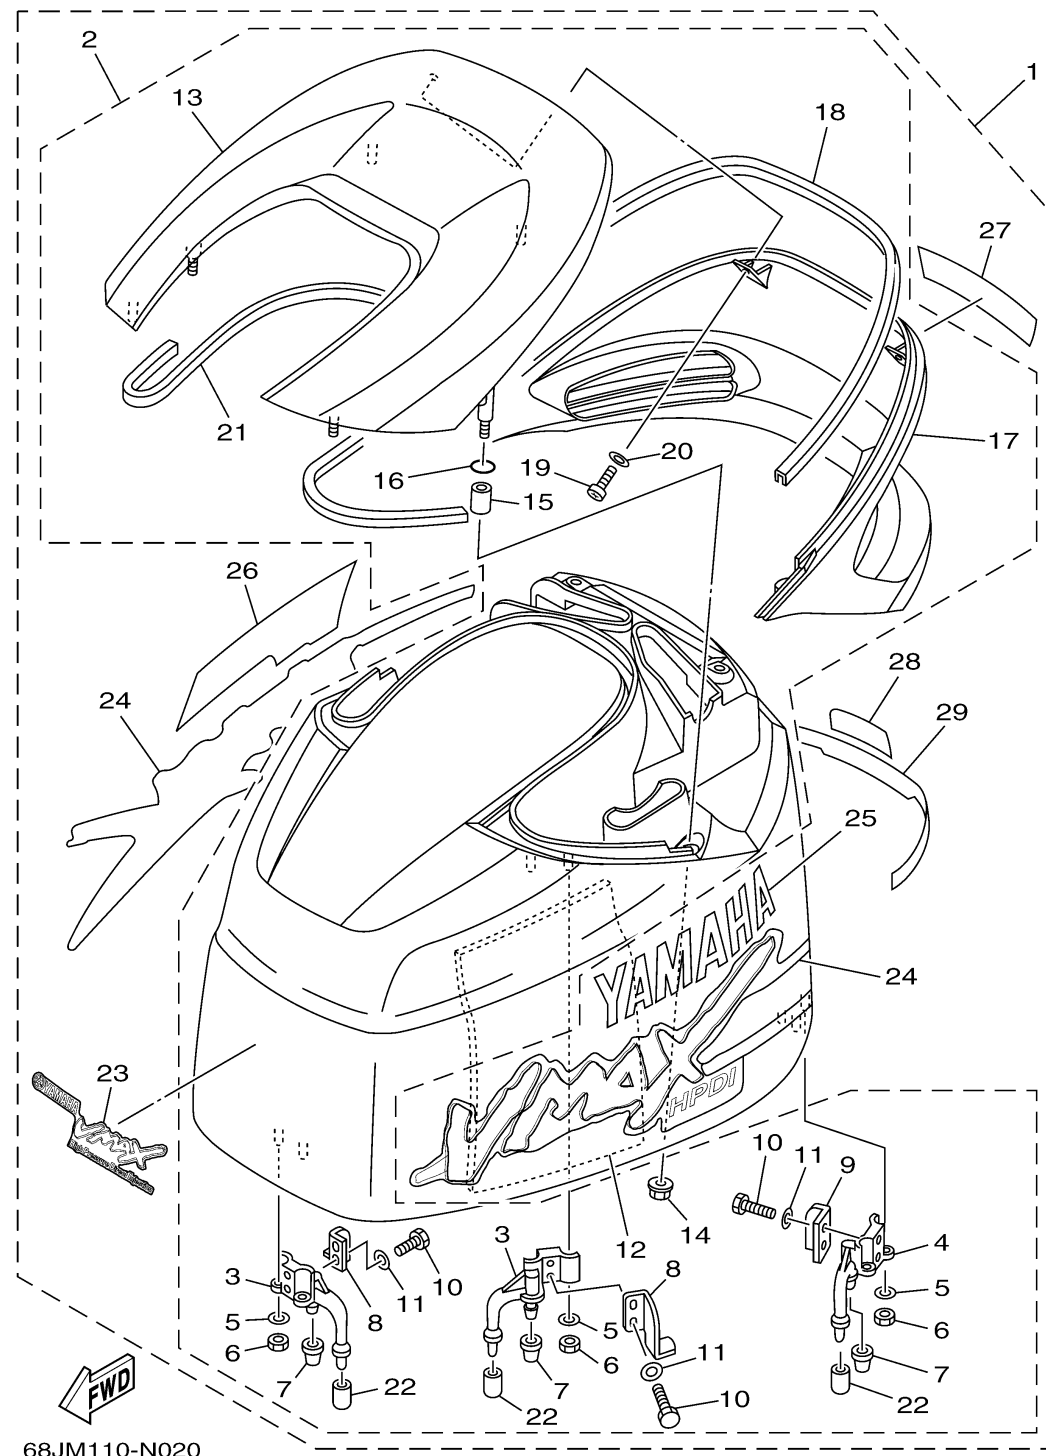

# TOP COWLING

68JM110-N020

Ref No.	Part Number	Description	Qty	Remarks
1	68J-42610-N1-00	TOP COWLING ASSY	1	
2	68J-4261A-00-00	.. TOP COWLING W/O GRAPHICS	1	
3	68F-42647-01-00	...HOLDER, CLAMP BAND	2	
4	68F-42648-01-00	...HOLDER, CLAMP BAND	1	
5	92990-06100-00	...WASHER, SPRING	6	
6	95380-06600-00	.. NUT, HEXAGON	6	
7	68F-42663-00-00	...DAMPER	3	
8	60V-42651-01-00	...HOOK	2	
9	60V-42652-00-00	...HOOK	1	
10	97095-06016-00	.. BOLT	6	
11	92995-06600-00	.. WASHER	6	
12	68F-42619-00-00	...DAMPER, FORM	1	
13	68J-42613-00-3P	...MOLDING, AIR DUCT	1	
14	90179-06M24-00	.. NUT	6	
15	90387-06011-00	...COLLAR	2	
16	93210-06270-00	...O-RING	2	
17	68J-42636-00-3P	...LOUVER 2	1	
18	68J-42662-00-00	...DAMPER	1	
19	90167-05017-00	...SCREW, TAPPING	4	
20	92990-05200-00	...WASHER, PLAIN	4	

# TOP COWLING

Ref No.	Part Number	Description	Qty	Remarks
21	68F-42662-00-00	...DAMPER	1	
22	67F-13448-00-00	...CAP	3	
23	68J-42677-N0-00	..GRAPHIC, FRONT	1	
24	68J-W0070-N0-00	..GRAPHIC SET	1	
25	68J-42681-N0-00	..MARK, COWLING	1	
26	68J-42682-N0-00	..MARK, COWLING	1	
27	68J-42683-N0-00	..MARK, COWLING	1	
28	68J-42678-N0-00	..GRAPHIC, REAR	1	
29	68J-4267A-N0-00	..GRAPHIC, REAR 2	1	