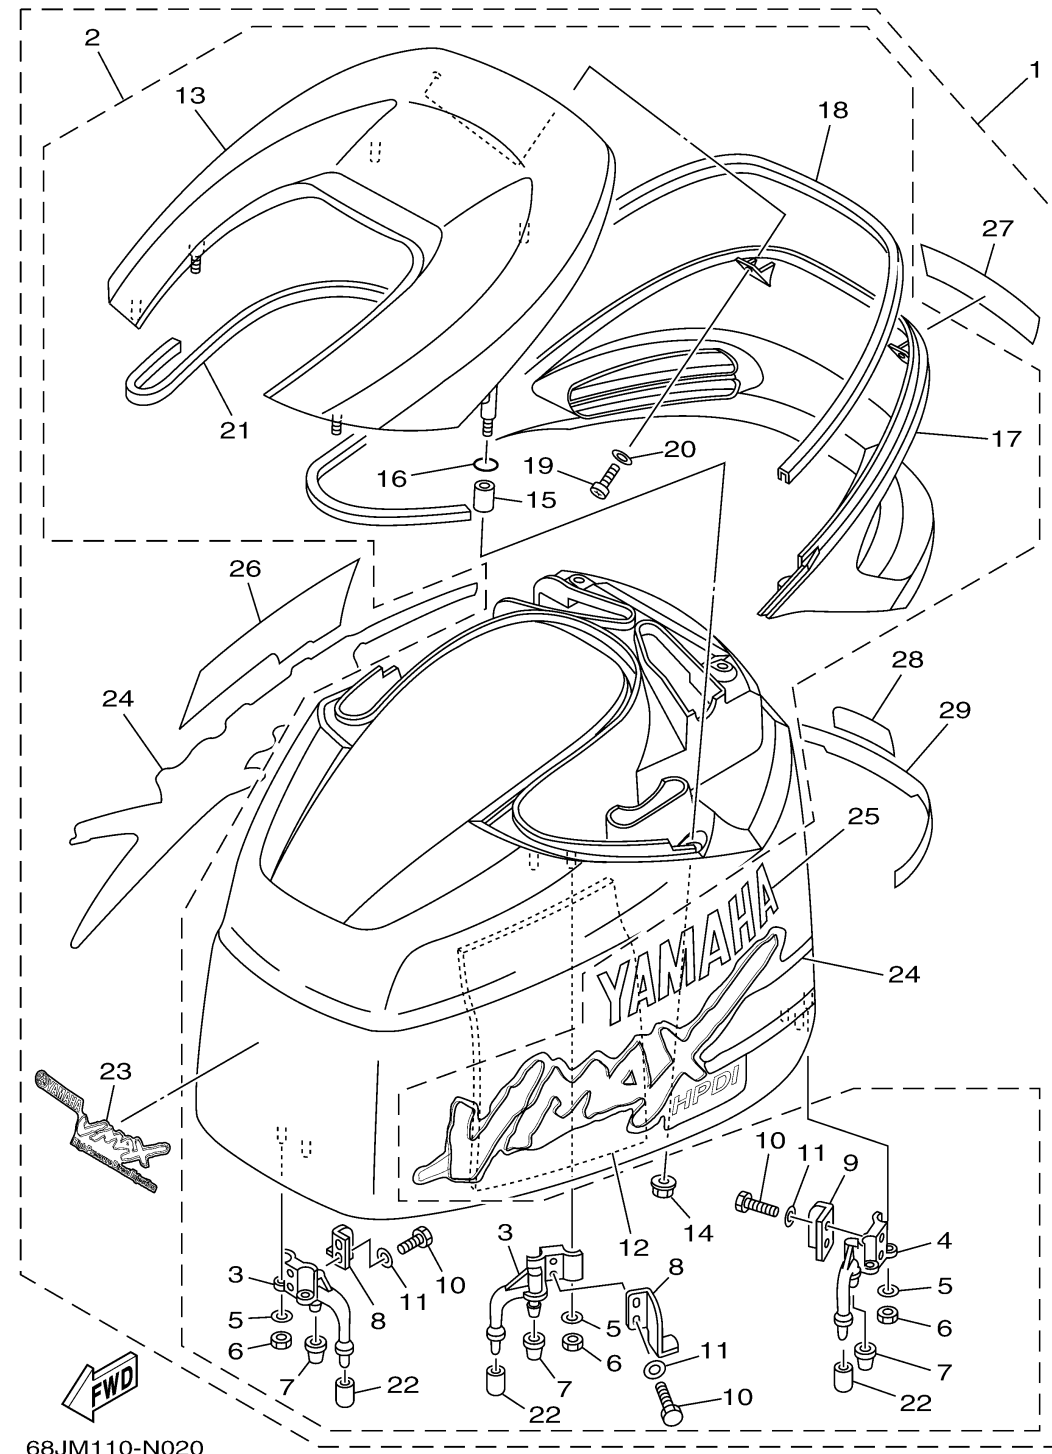

# TOP COWLING

68JM110-N020

Ref No.	Part Number	Description	Qty	Remarks
1	68J-42610-N1-00	TOP COWLING ASSY	1	
2	68J-4261A-00-00	.. TOP COWLING W/O GRAPHICS	1	
3	68F-42647-01-00	...HOLDER, CLAMP BAND	2	
4	68F-42648-01-00	...HOLDER, CLAMP BAND	1	
5	92990-06100-00	...WASHER, SPRING	6	
6	95380-06600-00	.. NUT, HEXAGON	6	
7	68F-42663-00-00	...DAMPER	3	
8	60V-42651-01-00	...HOOK	2	
9	60V-42652-00-00	...HOOK	1	
10	97095-06016-00	.. BOLT	6	
11	92995-06600-00	.. WASHER	6	
12	68F-42619-00-00	...DAMPER, FORM	1	
13	68J-42613-00-3P	...MOLDING, AIR DUCT	1	
14	90179-06M24-00	.. NUT	6	
15	90387-06011-00	...COLLAR	2	
16	93210-06270-00	...O-RING	2	
17	68J-42636-00-3P	...LOUVER 2	1	
18	68J-42662-00-00	...DAMPER	1	
19	90167-05017-00	...SCREW, TAPPING	4	
20	92990-05200-00	...WASHER, PLAIN	4	

# TOP COWLING

Ref No.	Part Number	Description	Qty	Remarks
21	68F-42662-00-00	...DAMPER	1	
22	67F-13448-00-00	...CAP	3	
23	68J-42677-N0-00	..GRAPHIC, FRONT	1	
24	68J-W0070-N0-00	..GRAPHIC SET	1	
25	68J-42681-N0-00	..MARK, COWLING	1	
26	68J-42682-N0-00	..MARK, COWLING	1	
27	68J-42683-N0-00	..MARK, COWLING	1	
28	68J-42678-N0-00	..GRAPHIC, REAR	1	
29	68J-4267A-N0-00	..GRAPHIC, REAR 2	1	