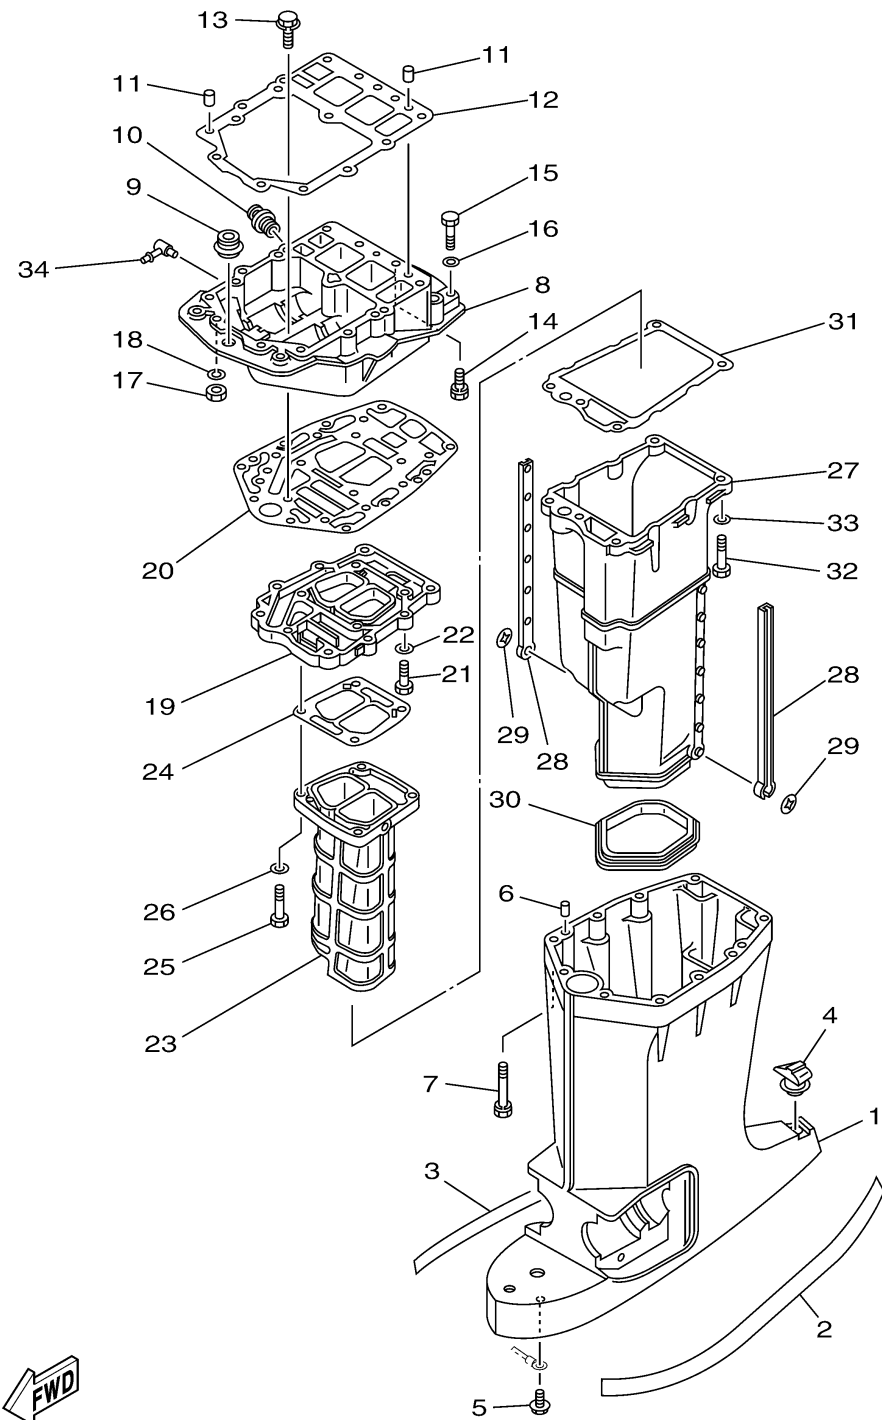

# UPPER CASING

Ref No.	Part Number	Description	Qty	Remarks
1	6E5-45111-02-8D	CASING, UPPER	1	L(20.3")
2	6N9-42791-40-00	MARK 1	1	
3	6N9-42792-40-00	MARK 2	1	
4	6E5-45155-00-00	CAP	1	
5	95895-06010-00	BOLT, FLANGE	1	
6	93608-12M05-00	PIN, DOWEL	2	
7	90119-08078-00	BOLT, WITH WASHER	6	
8	6G5-41137-11-CA	GUIDE, EXHAUST	1	FLUSHING KIT
9	6E5-42724-00-00	GROMMET	1	
10	6G5-12581-00-00	JOINT, HOSE 1	1	
11	93608-12M05-00	PIN, DOWEL	2	
12	68F-45113-01-00	.GASKET, UPPER CASING	1	
13	90119-08M79-00	BOLT, WITH WASHER	2	
14	90119-08077-00	BOLT, WITH WASHER	4	
15	97095-08045-00	BOLT	2	
16	92995-08600-00	WASHER	2	
17	95380-08700-00	NUT	2	
18	92995-08100-00	WASHER	2	
19	6G5-41131-01-CA	MANIFOLD, EXT. 1	1	
20	6G5-45114-A1-00	.GASKET, UPPER CASING	1	

CONTINUED ON NEXT FRAME >

  
68JL100-M270

# UPPER CASING

Ref No.	Part Number	Description	Qty	Remarks
21	97095-08030-00	BOLT	4	
22	92995-08600-00	WASHER	4	
23	64D-41132-00-CA	MANIFOLD, EXHAUST	1	
24	6G5-41134-A1-00	.GASKET, EXHAUST MANIFOLD	1	
25	97095-08045-00	BOLT	4	
26	92995-08600-00	WASHER	4	
27	6E5-14711-01-CA	MUFFLER 1	1	
28	6E5-14737-00-00	DAMPER, MUFFLER	2	
29	90183-05M02-00	NUT, SPRING	2	
30	6E5-45123-00-00	.GASKET, MUFFLER	1	
31	6E5-41135-A0-00	.GASKET, EXHAUST MANIFOLD	1	
32	97095-08045-00	BOLT	5	
33	92995-08600-00	WASHER	5	
34	6H1-11372-00-00	NIPPLE, HOSE	1	FLUSHING KIT