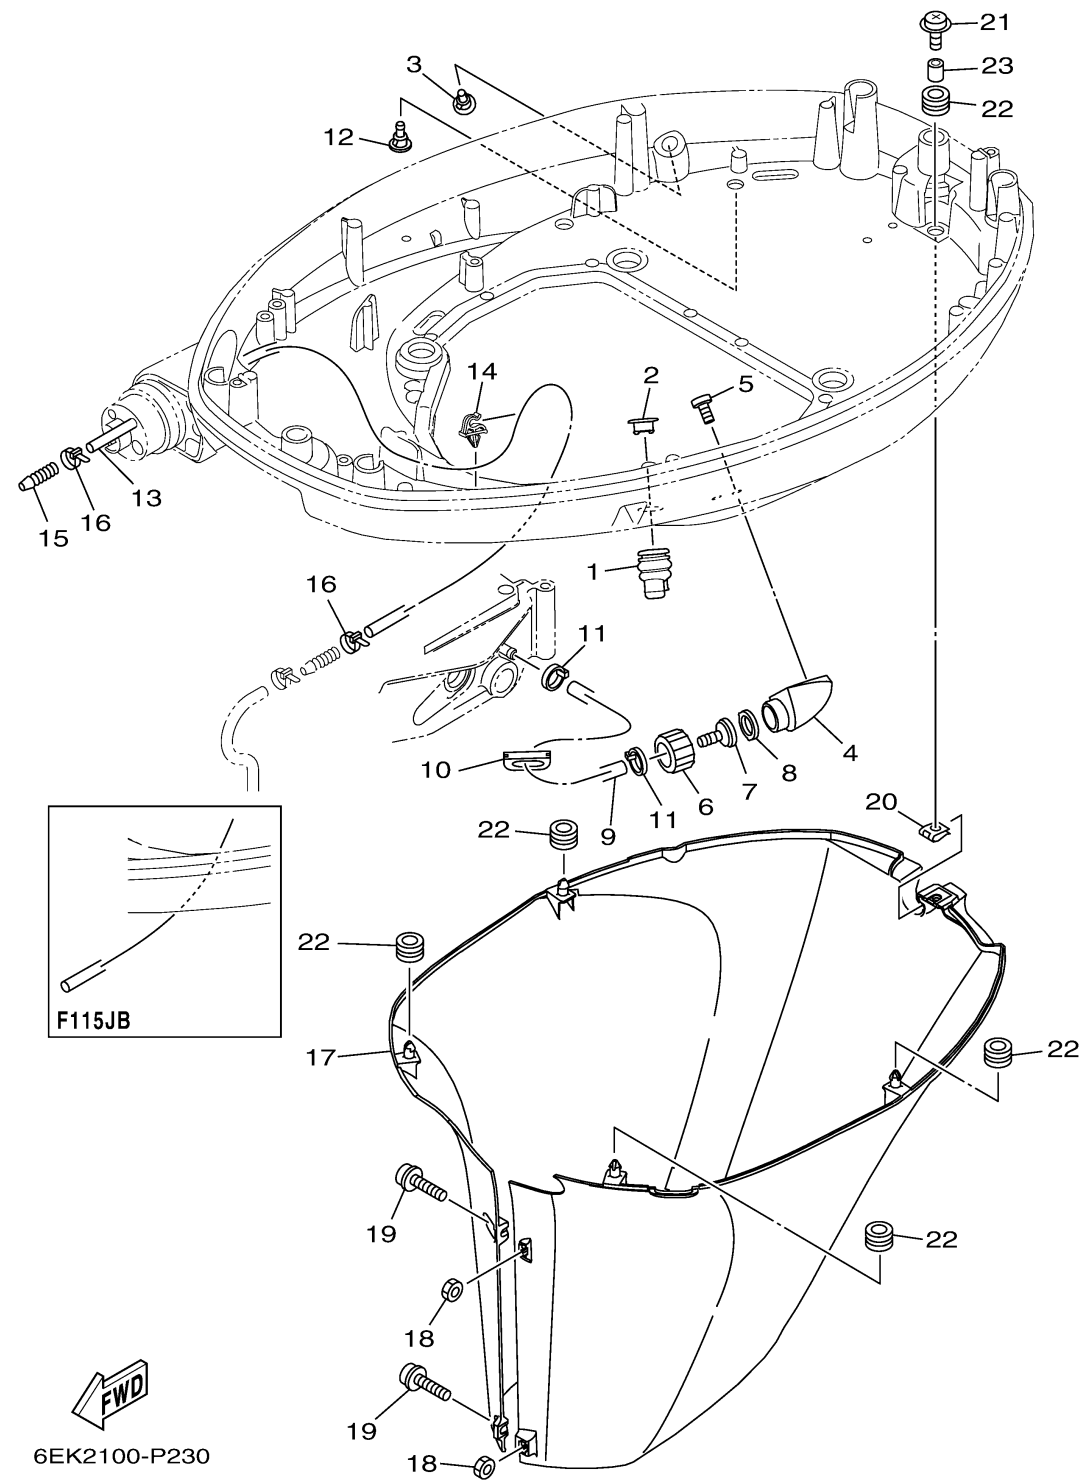

BOTTOM COWLING 2

Ref No.	Part Number	Description	Qty	Remarks
1	6H1-42726-30-00	GROMMET	1	
2	6BG-42384-00-00	SEAL, CAP	1	
3	6P2-44391-00-00	NIPPLE, HOSE	1	
4	6AW-12572-00-00	ADAPTER	1	
5	97780-60520-00	SCREW, TAPPING	2	
6	6R3-12581-00-00	JOINT, HOSE 1	1	
7	6R3-12582-00-00	JOINT, HOSE 2	1	
8	6R3-12583-00-00	GASKET, HOSE JOINT	1	
9	6EK-42541-00-00	PIPE 1	1	
10	6AH-42726-00-00	GROMMET	1	
11	90465-11M10-00	CLAMP	2	
12	6P2-44391-00-00	NIPPLE, HOSE	1	
13	90445-073F9-00	HOSE (L1200)	1	
14	90464-07259-00	CLAMP	1	
15	6E5-83558-00-00	END, NIPPLE	1	
16	90465-11M10-00	CLAMP	2	EXCEPT JET-DRIVE
16	90465-11M10-00	CLAMP	0	FOR JET-DRIVE
17	6EK-42741-00-8D	APRON	1	
18	95380-06600-00	.NUT, HEXAGON	2	
19	90159-06M28-00	SCREW, WITH WASHER	2	

CONTINUED ON NEXT FRAME >

BOTTOM COWLING 2

Ref No.	Part Number	Description	Qty	Remarks
20	90183-061A8-00	NUT, SPRING	1	
21	90159-06053-00	SCREW, WITH WASHER	1	
22	90480-13M24-00	GROMMET	5	
23	90387-06M43-00	COLLAR	1	