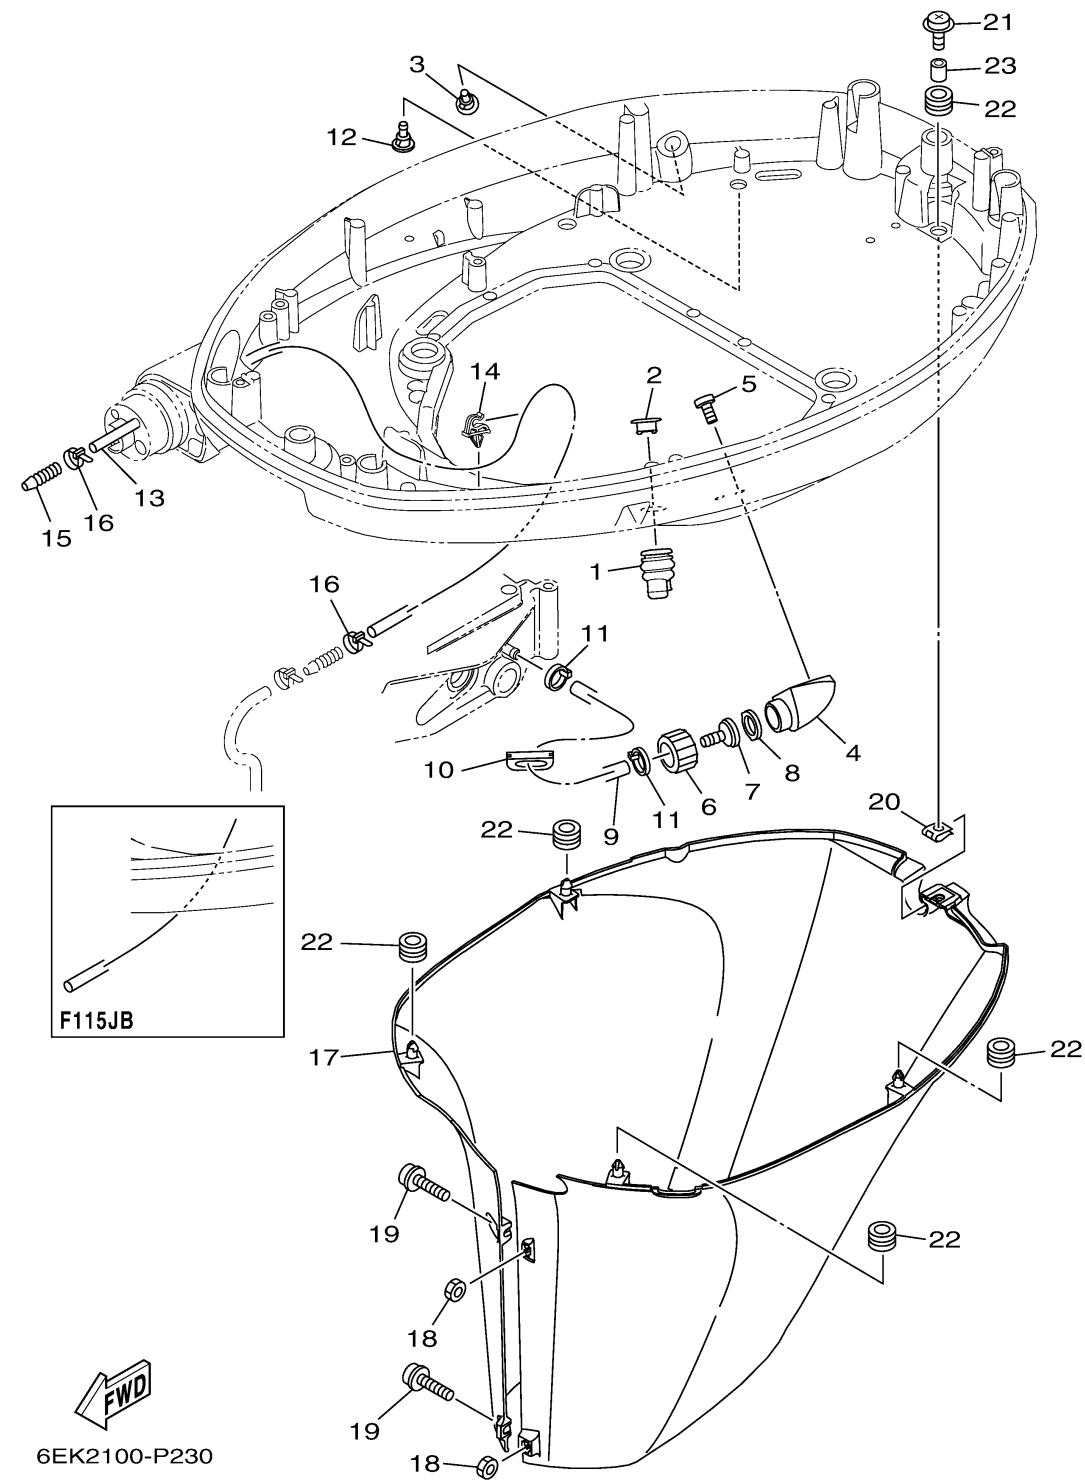

BOTTOM COWLING 2

Ref No.	Part Number	Description	Qty	Remarks
1	6H1-42726-30-00	GROMMET	1	
2	6BG-42384-00-00	SEAL, CAP	1	
3	6P2-44391-00-00	NIPPLE, HOSE	1	
4	6AW-12572-00-00	ADAPTER	1	
5	97780-60520-00	SCREW, TAPPING	2	
6	6R3-12581-00-00	JOINT, HOSE 1	1	
7	6R3-12582-00-00	JOINT, HOSE 2	1	
8	6R3-12583-00-00	GASKET, HOSE JOINT	1	
9	6EK-42541-00-00	PIPE 1	1	
10	6AH-42726-00-00	GROMMET	1	
11	90465-11M10-00	CLAMP	2	
12	6P2-44391-00-00	NIPPLE, HOSE	1	
13	90445-073F9-00	HOSE (L1200)	1	
14	90464-07259-00	CLAMP	1	
15	6E5-83558-00-00	END, NIPPLE	1	
16	90465-11M10-00	CLAMP	2	EXCEPT JET-DRIVE
16	90465-11M10-00	CLAMP	0	FOR JET-DRIVE
17	6EK-42741-00-8D	APRON	1	
18	95380-06600-00	.NUT, HEXAGON	2	
19	90159-06M28-00	SCREW, WITH WASHER	2	

CONTINUED ON NEXT FRAME >

BOTTOM COWLING 2

Ref No.	Part Number	Description	Qty	Remarks
20	90183-061A8-00	NUT, SPRING	1	
21	90159-06053-00	SCREW, WITH WASHER	1	
22	90480-13M24-00	GROMMET	5	
23	90387-06M43-00	COLLAR	1	