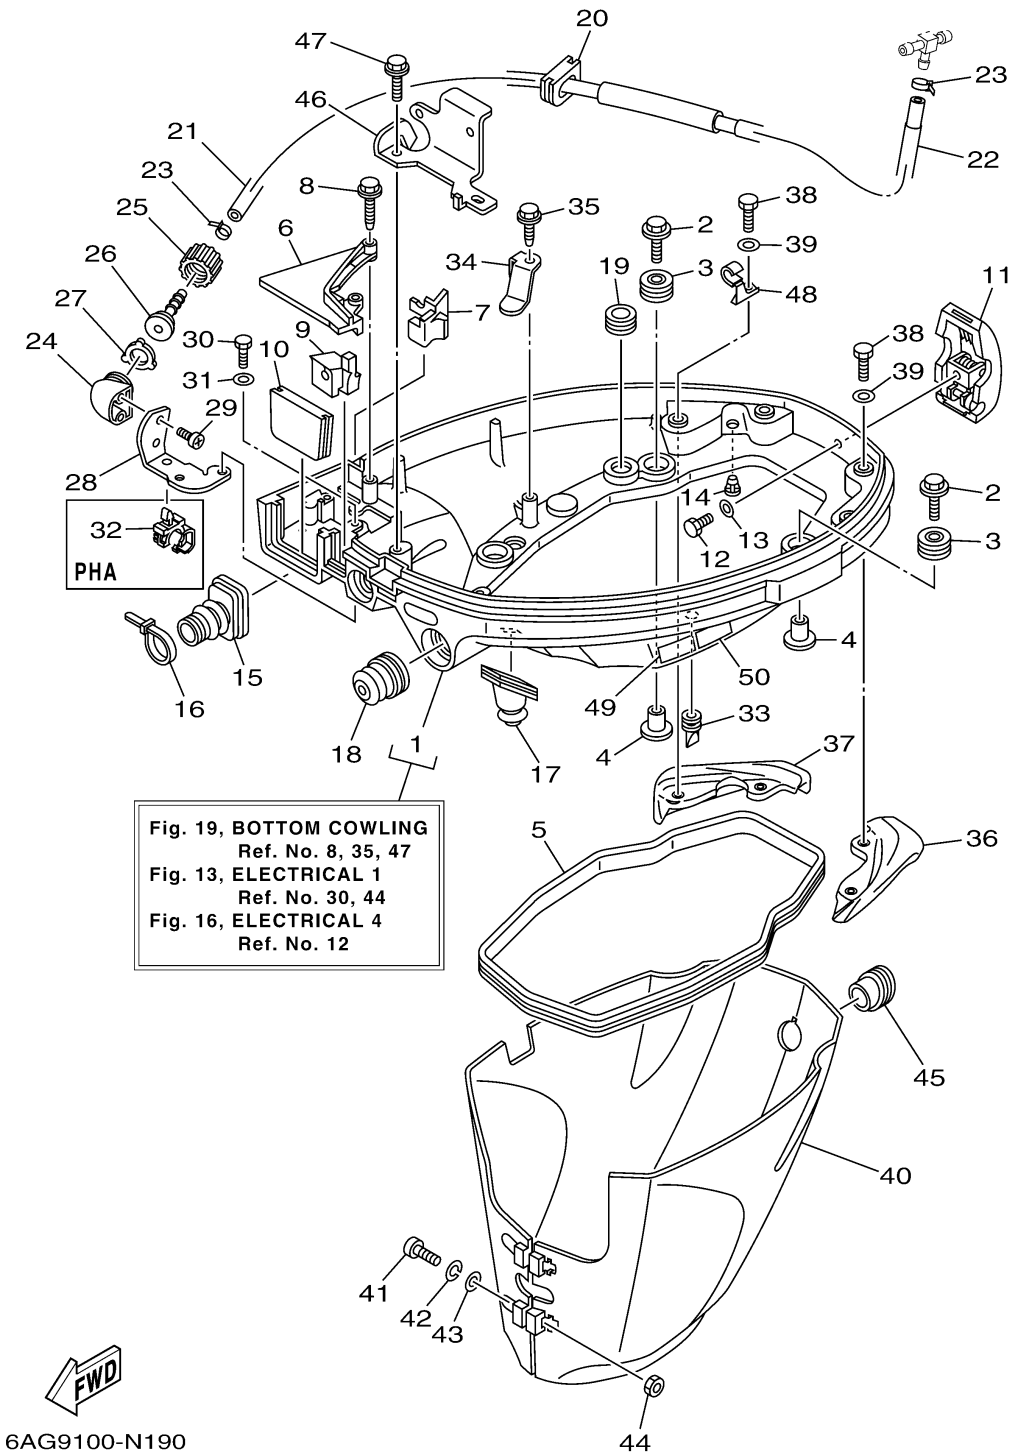

BOTTOM COWLING

6AG9100-N190

Ref No.	Part Number	Description	Qty	Remarks
1	6AH-42710-00-4D	BOTTOM COWLING ASSY	1	
1	6AH-42710-10-4D	BOTTOM COWLING ASSY	0	
2	68F-85119-00-00	BOLT	4	
3	90480-21M82-00	GROMMET	4	
4	90387-06176-00	COLLAR	4	
5	6AH-42716-00-00	RUBBER SEAL 1	1	
6	6AH-42738-00-4D	PLATE, FITTING	1	
7	6AH-42718-00-00	RUBBER, SEAL 3	1	
8	90109-06M82-00	BOLT	2	
9	6AH-42725-00-00	GROMMET	1	
9	6AH-42725-10-00	GROMMET	0	
10	6AH-42724-00-00	GROMMET	1	
11	6AH-42801-00-00	COWLING CLAMP COMP.	1	
12	97095-06012-00	BOLT	1	
13	92995-06600-00	WASHER	1	
14	6BL-44391-00-00	NIPPLE, HOSE	1	
15	6AH-26326-00-00	GROMMET	1	
16	90465-11M10-00	CLAMP	1	
17	6AH-42727-00-00	GROMMET	1	
18	65W-42726-00-00	GROMMET	1	

CONTINUED ON NEXT FRAME >

BOTTOM COWLING

6AG9100-N190

Ref No.	Part Number	Description	Qty	Remarks
19	90480-16007-00	GROMMET	1	
20	6AH-42726-00-00	GROMMET	1	
21	6AH-24314-01-00	PIPE 4	1	
22	90445-15003-00	HOSE (L230)	1	
23	90465-11M10-00	CLAMP	2	
24	6DR-12572-00-00	ADAPTER	1	
25	6R3-12581-00-00	JOINT, HOSE 1	1	
26	6R3-12582-00-00	JOINT, HOSE 2	1	
27	6R3-12583-00-00	GASKET, HOSE JOINT	1	
28	6AH-12535-00-00	PLATE	1	
29	90167-06002-00	SCREW, TAPPING	2	
30	97095-06010-00	BOLT	2	
31	92995-06600-00	WASHER	2	
32	90464-12M58-00	CLAMP	0	
33	65W-42717-00-00	RUBBER, SEAL 2	2	
34	6AH-42743-00-00	BRACKET	1	
35	90109-06M86-00	BOLT	1	
36	6AH-42761-A0-00	STOPPER	1	
37	6AH-42762-A0-00	STOPPER	1	
38	97075-06012-00	BOLT	4	

CONTINUED ON NEXT FRAME >

BOTTOM COWLING

Ref No.	Part Number	Description	Qty	Remarks
39	92995-06600-00	WASHER	4	
40	6AH-42741-00-00	APRON	1	
41	97885-06030-00	SCREW, PAN HEAD	2	
42	92995-06100-00	WASHER, SPRING	2	
43	92995-06600-00	WASHER	2	
44	95380-06600-00	.NUT, HEXAGON	2	
45	6AH-42717-00-00	RUBBER, SEAL 2	1	
46	6AH-15774-00-00	STAY 4	1	
47	90109-06M86-00	BOLT	1	
48	90465-08M82-00	CLAMP	1	
49	6EE-42794-40-00	LABEL, WARNING (GENERAL)	1	
50	6EE-42794-50-00	LABEL, WARNING (GENERAL)	1	