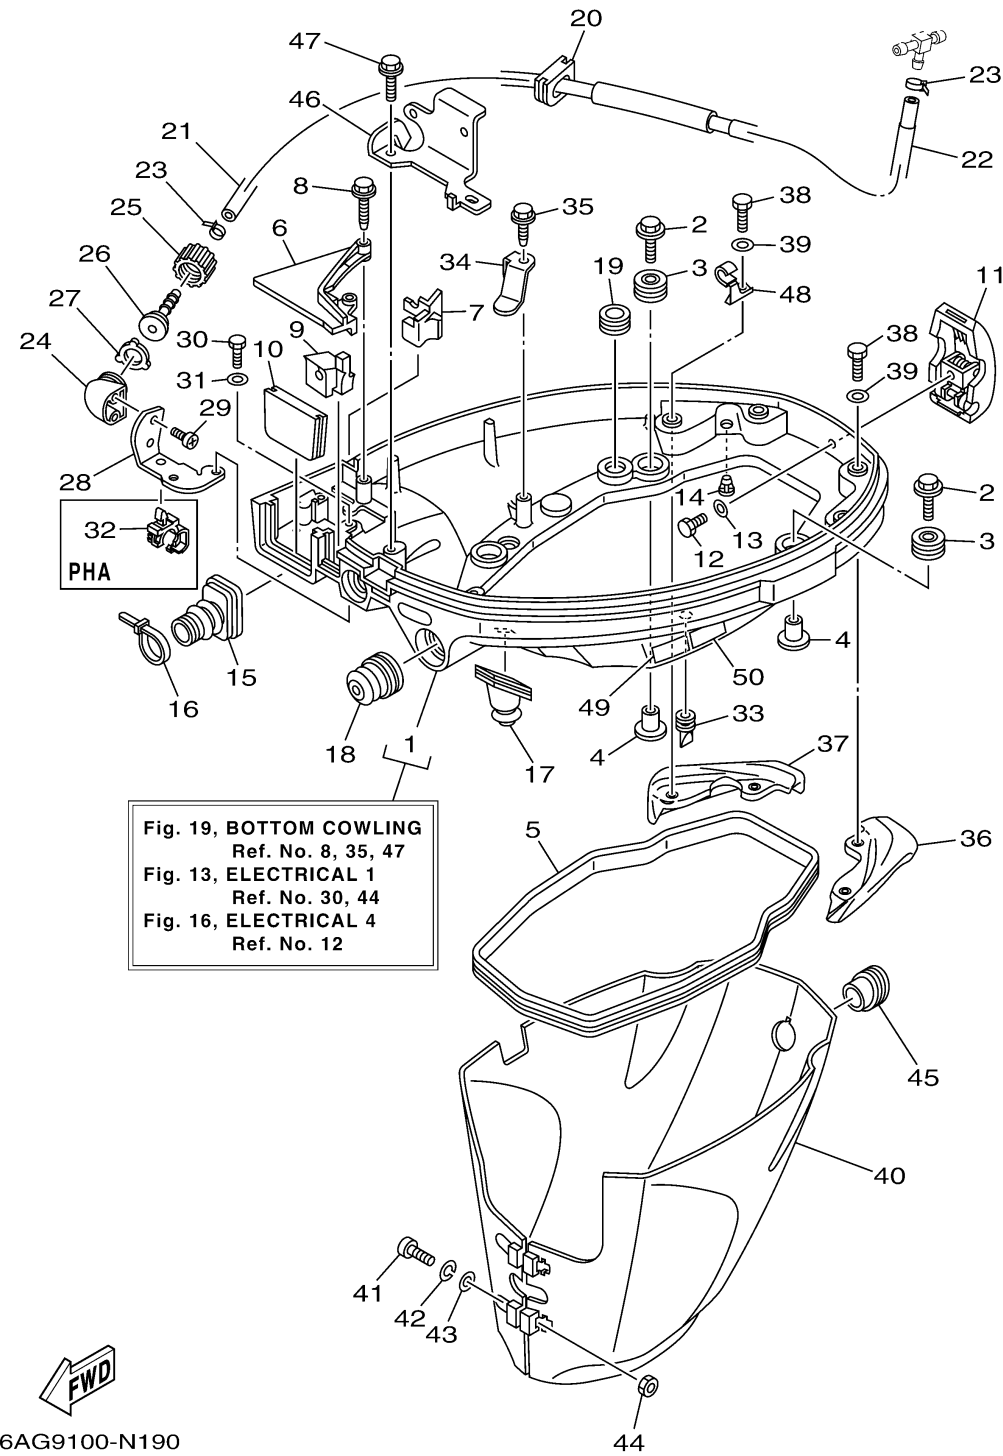

BOTTOM COWLING

6AG9100-N190

Ref No.	Part Number	Description	Qty	Remarks
1	6AH-42710-00-4D	BOTTOM COWLING ASSY	1	
1	6AH-42710-10-4D	BOTTOM COWLING ASSY	0	
2	68F-85119-00-00	BOLT	4	
3	90480-21M82-00	GROMMET	4	
4	90387-06176-00	COLLAR	4	
5	6AH-42716-00-00	RUBBER SEAL 1	1	
6	6AH-42738-00-4D	PLATE, FITTING	1	
7	6AH-42718-00-00	RUBBER, SEAL 3	1	
8	90109-06M82-00	BOLT	2	
9	6AH-42725-00-00	GROMMET	1	
9	6AH-42725-10-00	GROMMET	0	
10	6AH-42724-00-00	GROMMET	1	
11	6AH-42801-00-00	COWLING CLAMP COMP.	1	
12	97095-06012-00	BOLT	1	
13	92995-06600-00	WASHER	1	
14	6BL-44391-00-00	NIPPLE, HOSE	1	
15	6AH-26326-00-00	GROMMET	1	
16	90465-11M10-00	CLAMP	1	
17	6AH-42727-00-00	GROMMET	1	
18	65W-42726-00-00	GROMMET	1	

CONTINUED ON NEXT FRAME >

BOTTOM COWLING

6AG9100-N190

Ref No.	Part Number	Description	Qty	Remarks
19	90480-16007-00	GROMMET	1	
20	6AH-42726-00-00	GROMMET	1	
21	6AH-24314-01-00	PIPE 4	1	
22	90445-15003-00	HOSE (L230)	1	
23	90465-11M10-00	CLAMP	2	
24	6DR-12572-00-00	ADAPTER	1	
25	6R3-12581-00-00	JOINT, HOSE 1	1	
26	6R3-12582-00-00	JOINT, HOSE 2	1	
27	6R3-12583-00-00	GASKET, HOSE JOINT	1	
28	6AH-12535-00-00	PLATE	1	
29	90167-06002-00	SCREW, TAPPING	2	
30	97095-06010-00	BOLT	2	
31	92995-06600-00	WASHER	2	
32	90464-12M58-00	CLAMP	0	
33	65W-42717-00-00	RUBBER, SEAL 2	2	
34	6AH-42743-00-00	BRACKET	1	
35	90109-06M86-00	BOLT	1	
36	6AH-42761-A0-00	STOPPER	1	
37	6AH-42762-A0-00	STOPPER	1	
38	97075-06012-00	BOLT	4	

CONTINUED ON NEXT FRAME >

BOTTOM COWLING

Ref No.	Part Number	Description	Qty	Remarks
39	92995-06600-00	WASHER	4	
40	6AH-42741-00-00	APRON	1	
41	97885-06030-00	SCREW, PAN HEAD	2	
42	92995-06100-00	WASHER, SPRING	2	
43	92995-06600-00	WASHER	2	
44	95380-06600-00	.NUT, HEXAGON	2	
45	6AH-42717-00-00	RUBBER, SEAL 2	1	
46	6AH-15774-00-00	STAY 4	1	
47	90109-06M86-00	BOLT	1	
48	90465-08M82-00	CLAMP	1	
49	6EE-42794-40-00	LABEL, WARNING (GENERAL)	1	
50	6EE-42794-50-00	LABEL, WARNING (GENERAL)	1	