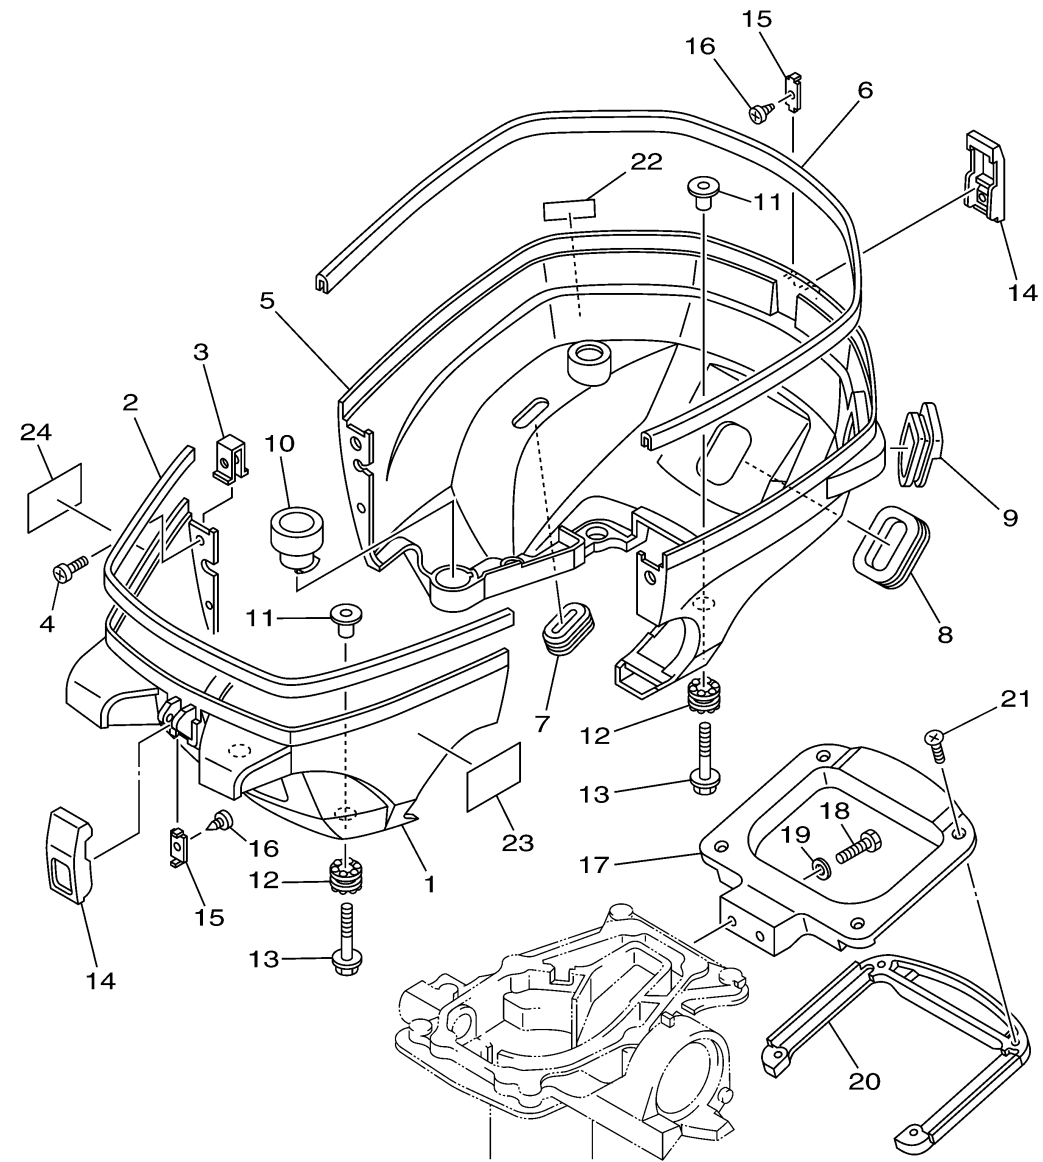

# BOTTOM COWLING

Ref No.	Part Number	Description	Qty	Remarks
1	69M-G2711-00-4D	COWLING, BOTTOM 1	1	
2	69M-42628-00-00	SEAL	1	
3	6L5-42774-00-00	STAY, APRON 1	2	
4	90157-05013-00	SCREW, PAN HEAD	2	
5	69M-G2712-00-00	COWLING, BOTTOM 2	1	
6	69M-42629-00-00	SEAL	1	
7	69M-G2727-00-00	GROMMET	1	
8	69M-G2724-00-00	GROMMET	1	
9	69M-G2725-00-00	GROMMET	1	
10	69M-E5316-00-00	DAMPER 1	1	
11	69M-42758-01-00	COLLAR	4	
12	69M-G2768-00-00	DAMPER	4	
13	90119-06M17-00	BOLT, WITH WASHER	4	
14	6L5-42647-00-00	HOLDER, CLAMP BAND	2	
15	6L5-42823-00-00	PLATE, STOP	2	
16	90167-03M02-00	SCREW, TAPPING	2	
17	69M-G2731-00-4D	CARRYING HANDLE	1	
18	97095-06020-00	BOLT	2	
19	92995-06600-00	WASHER	2	
20	69M-G2735-00-00	PROTECTOR	1	

# BOTTOM COWLING

Ref No.	Part Number	Description	Qty	Remarks
21	90161-04003-00	SCREW, TAPPING	4	
22	69M-F4591-00-00	EMBLEM, FUEL COCK	1	
23	6S7-42794-40-00	LABEL, WARNING (GENERAL)	1	
24	6S7-42794-50-00	LABEL, WARNING (GENERAL)	1	