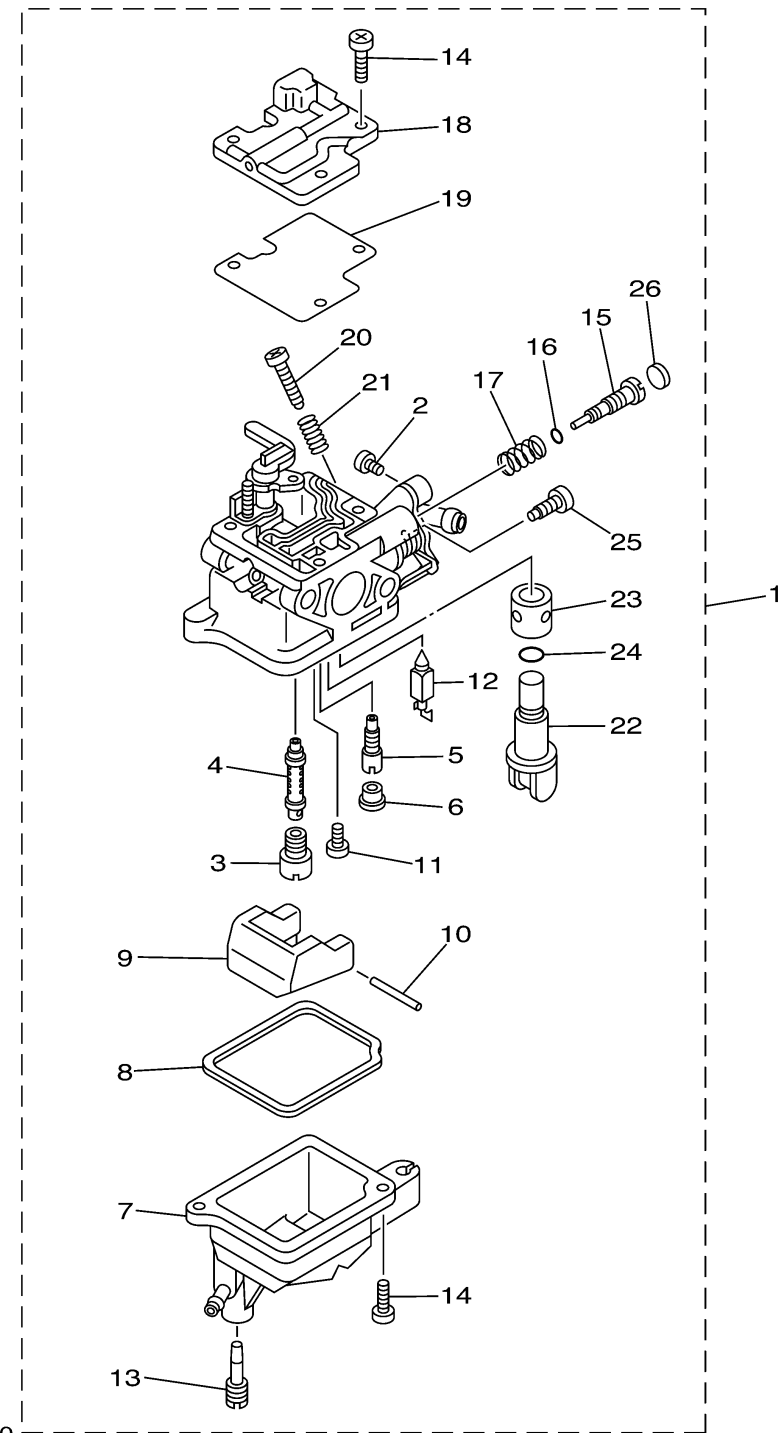

CARBURETOR

Ref No.	Part Number	Description	Qty	Remarks
1	69M-14301-12-00	CARBURETOR ASSY 1	1	
2	97890-04007-00	..SCREW, PAN HEAD	2	
3	69M-14343-31-00	..JET, MAIN (# 62)	1	
4	69M-14341-00-00	..NOZZLE, MAIN	1	
5	69M-14342-68-00	..JET, PILOT (#37)	1	
6	69M-14966-00-00	..BUSH	1	
7	69M-14381-00-00	..BODY, FLOAT CHAMBER	1	
8	69M-14984-00-00	..GASKET, FLOAT CHAMBER	1	
9	69M-14385-00-00	..FLOAT	1	
10	6A1-14386-00-00	..PIN, FLOAT	1	
11	98580-03005-00	..SCREW, PAN HEAD	1	
12	62Y-14392-00-00	..VALVE, NEEDLE	1	
13	69M-14991-00-00	..SCREW	1	
14	98580-04010-00	..SCREW, PAN HEAD	5	
15	69M-14323-00-00	..SCREW, AIR ADJUSTING	1	
16	2T4-14397-00-00	..O-RING	1	
17	62Y-14334-00-00	..SPRING, AIR ADJUSTING	1	
18	69M-14527-00-00	..PLATE	1	
19	69M-14536-00-00	..GASKET	1	
20	69W-14321-00-00	..SCREW, THROTTLE	1	

CONTINUED ON NEXT FRAME >

69M1100-3070