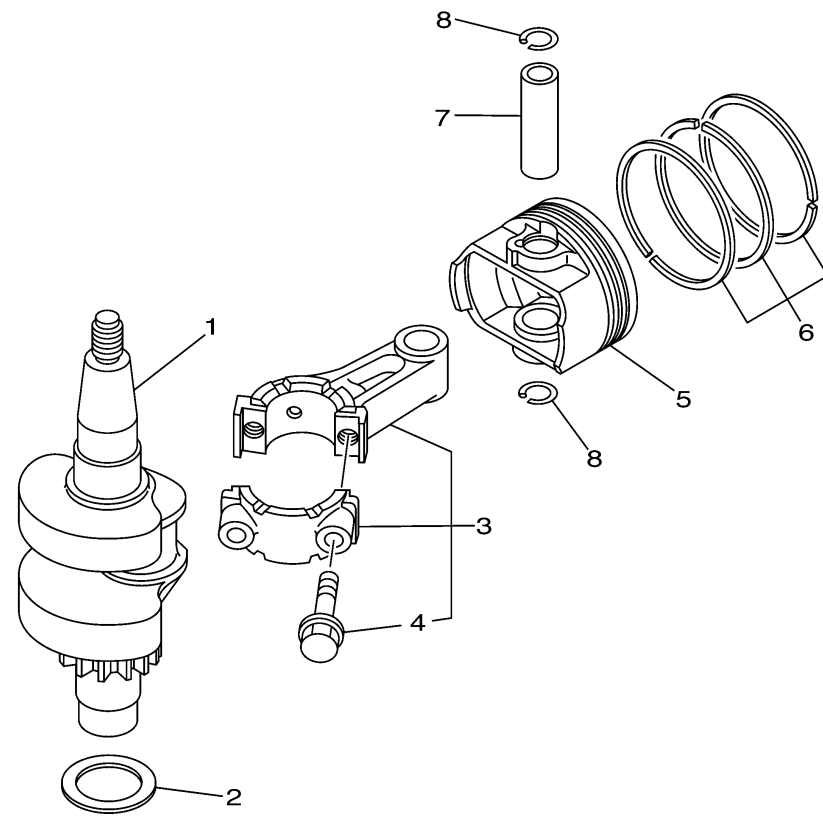

CRANKSHAFT PISTON

Ref No.	Part Number	Description	Qty	Remarks
1	69M-11400-00-00	CRANKSHAFT ASSY	1	
2	90201-23008-00	WASHER, PLATE	1	
3	69M-11650-00-00	CONNECTING ROD ASSY	1	
4	7FK-11654-00-00	. .BOLT, CONNECTING ROD	2	
5	69M-E1631-01-96	PISTON (STD)	1	
5	69M-E1635-01-00	PISTON (0.25MM O/S)	1	AP
5	69M-E1636-01-00	PISTON (0.50MM O/S)	1	AP
6	69M-E1603-01-00	PISTON RING SET (STD)	1	
6	69M-E1604-01-00	PISTON RING SET (0.25MM O/S)	1	AP
6	69M-E1605-01-00	PISTON RING SET (0.50MM O/S)	1	AP
7	69M-E1633-00-00	PIN, PISTON	1	
8	93450-13130-00	CIRCLIP	2	

69M1010-3030