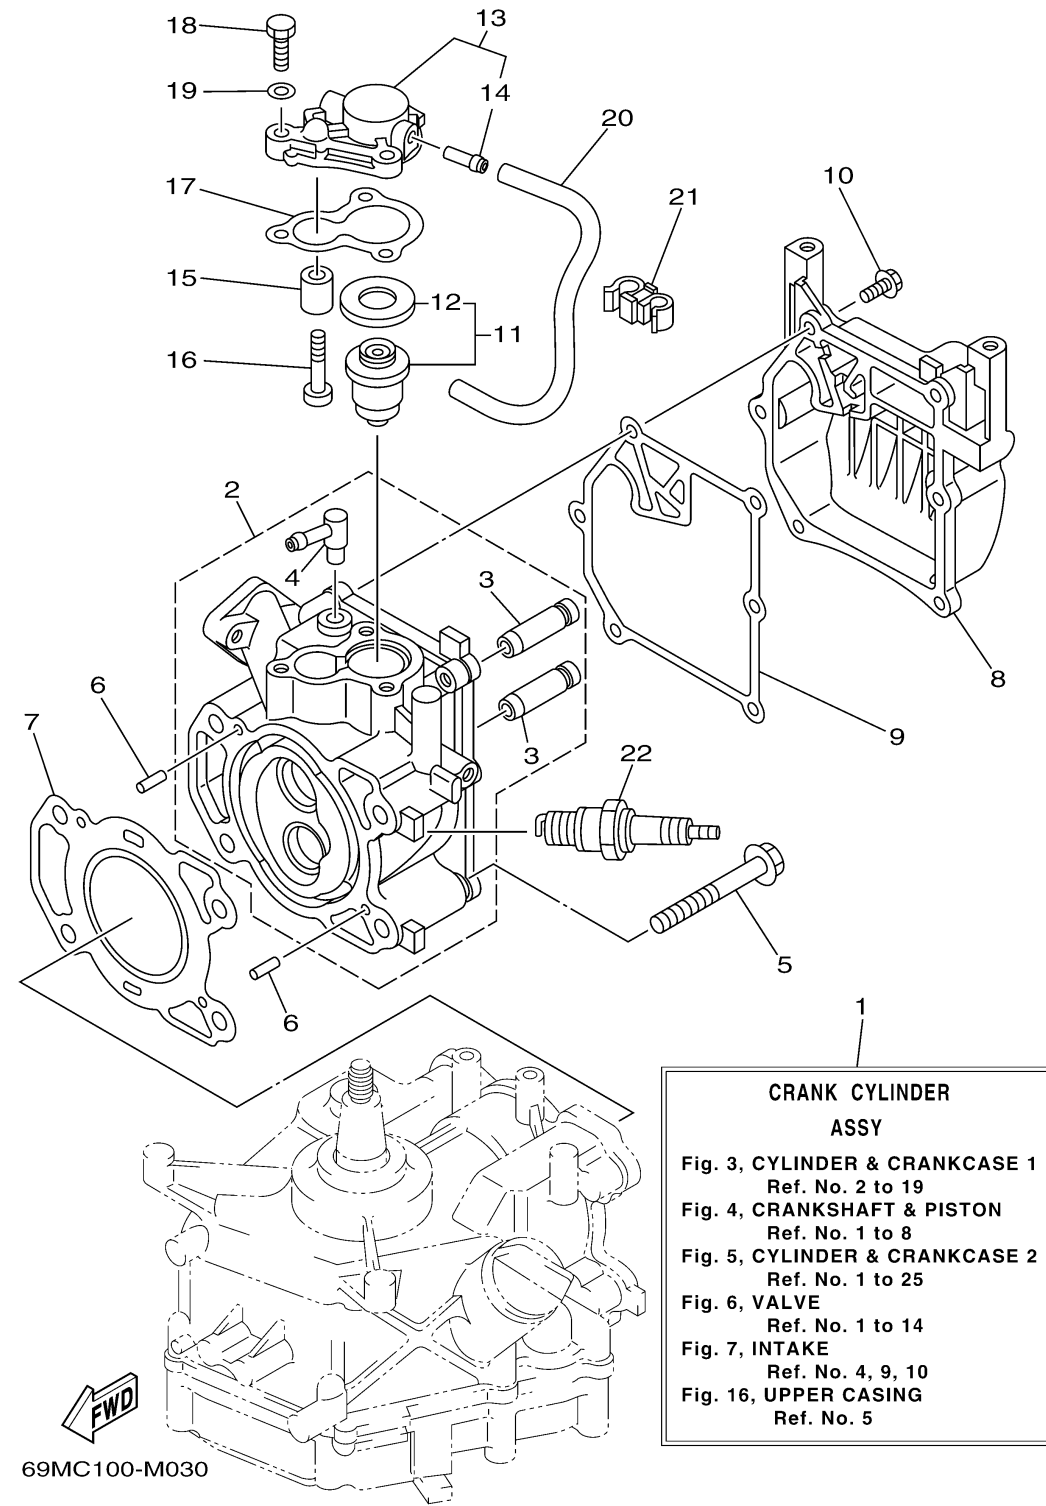

CYLINDER CRANKCASE 1

Ref No.	Part Number	Description	Qty	Remarks
1	69M-WE090-01-1S	CRANK CYLINDER ASSY	1	
2	69M-E1111-01-1S	HEAD, CYLINDER 1	1	
3	67D-11133-10-00	. .GUIDE, VALVE 1	2	
4	676-11372-00-00	. .NIPPLE, HOSE	1	
5	90105-08M36-00	BOLT, FLANGE	4	
6	93604-12M07-00	.PIN, DOWEL	2	
7	69M-11181-00-00	.GASKET, CYLINDER HEAD 1	1	
8	69M-E1191-00-1S	COVER, CYLINDER HEAD 1	1	
9	69M-11193-A0-00	.GASKET, HEAD COVER 1	1	
10	90105-06039-00	BOLT, FLANGE	6	
11	69M-12411-01-00	THERMOSTAT	1	
12	688-12412-00-00	. .SEAL, THERMOSTAT	1	
13	69M-E2413-00-1S	COVER, THERMOSTAT	1	
14	650-24378-00-00	. .PIPE, JOINT 4	1	
15	68D-E1325-00-00	ANODE	1	
16	98980-05025-00	SCREW, BIND	1	
17	68D-E2414-A0-00	.GASKET, COVER	1	
18	97095-06020-00	BOLT	3	
19	92995-06600-00	WASHER	3	
20	90445-09808-00	HOSE (L240)	1	

CONTINUED ON NEXT FRAME >

CYLINDER CRANKCASE 1

Ref No.	Part Number	Description	Qty	Remarks
21	90464-09013-00	CLAMP	1	
22	94702-00248-00	PLUG, SPARK (NGK BR6HS)	1	