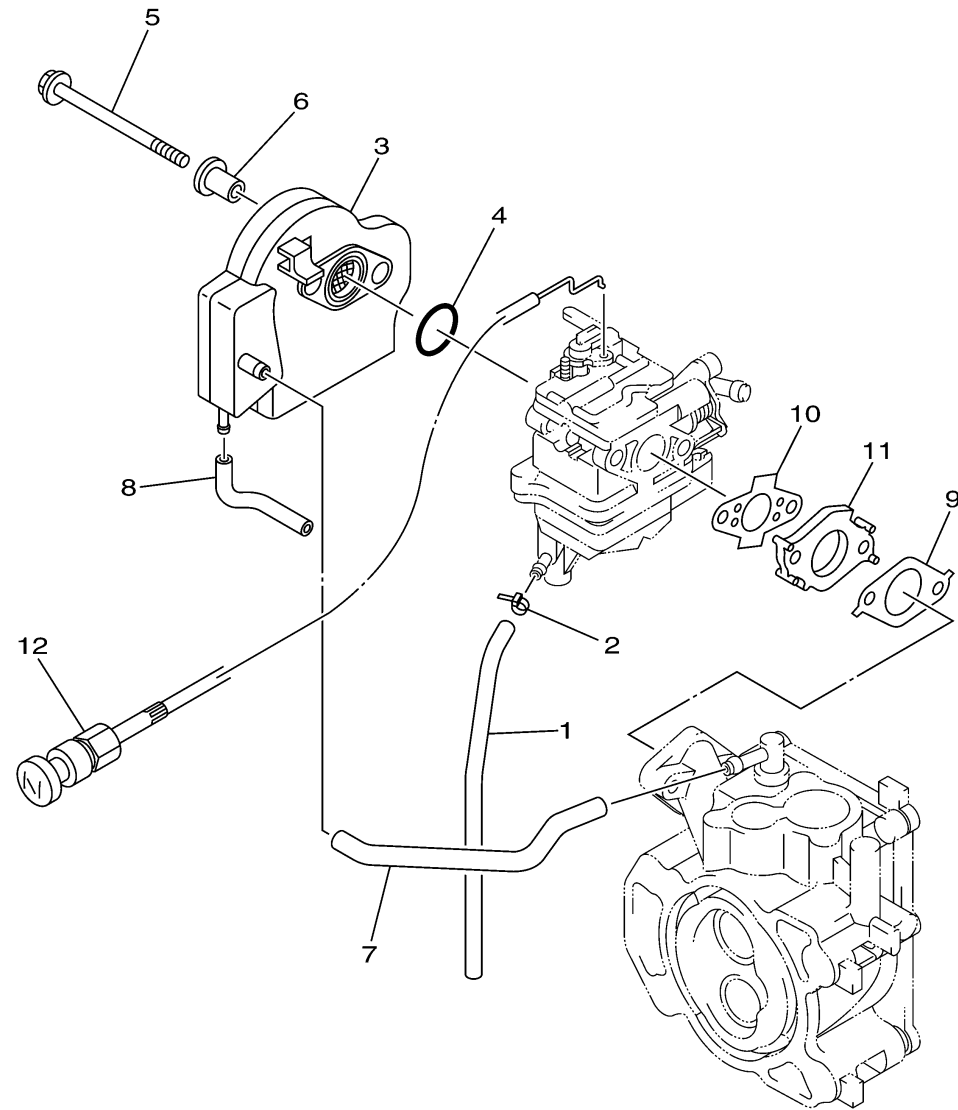

INTAKE

Ref No.	Part Number	Description	Qty	Remarks
1	69M-E4148-00-00	PIPE	1	
2	90465-11M10-00	CLAMP	1	
3	69M-14440-01-00	SILENCER ASSY, INTAKE	1	
4	93210-20M65-00	.O-RING	1	
5	97595-06575-00	BOLT, WITH WASHER	2	
6	90387-06076-00	COLLAR	2	
7	69M-E2483-00-00	PIPE 3	1	
8	90445-07805-00	HOSE (L70)	1	
9	69M-E3645-A0-00	.GASKET, MANIFOLD 1	1	
10	69M-E3646-A0-00	.GASKET, MANIFOLD 2	1	
11	69M-E3647-00-00	GASKET, MANIFOLD 3	1	
12	69M-F6330-02-00	STARTER CABLE ASSY	1	

69M2100-C060