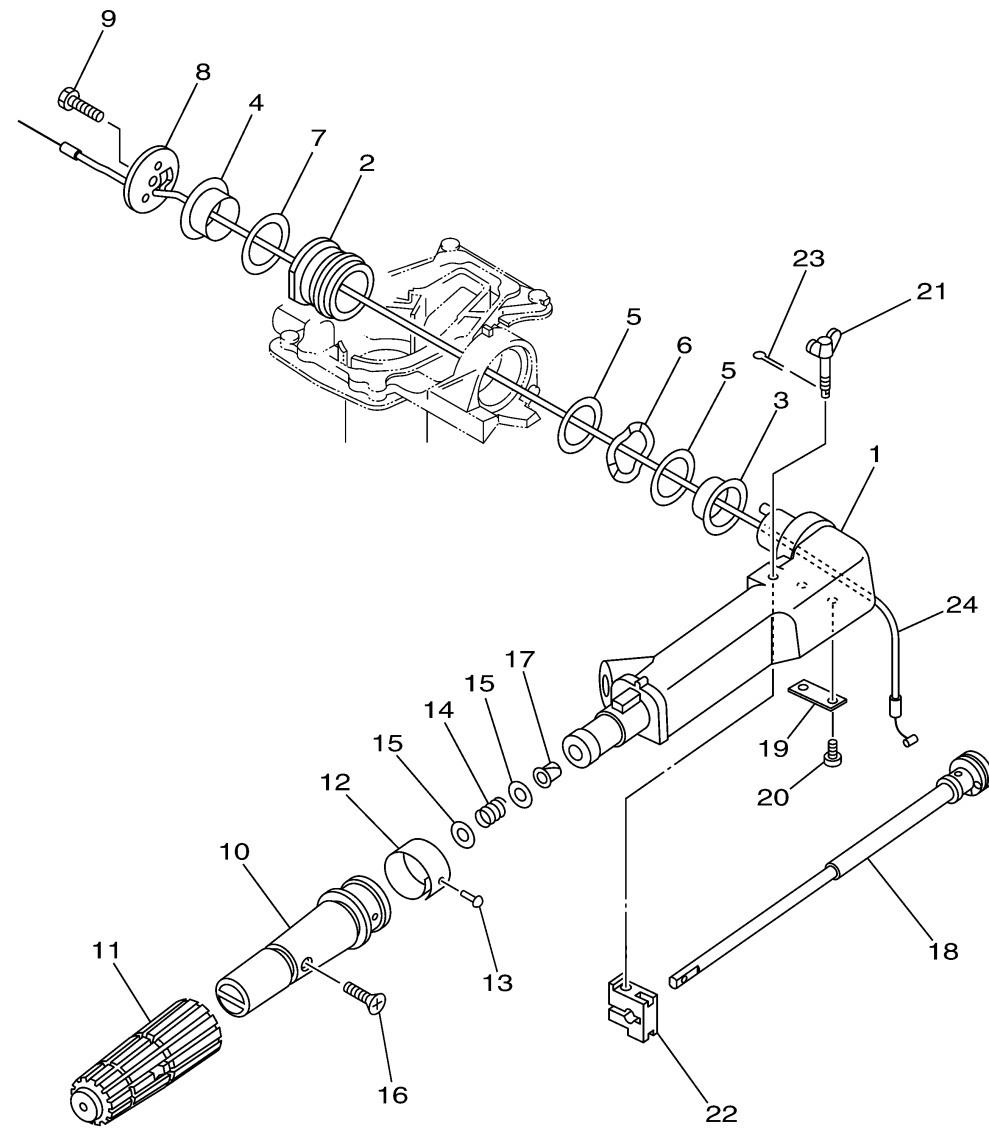

 69M5100-F120

STEERING

Ref No.	Part Number	Description	Qty	Remarks
1	69M-G2111-00-4D	HANDLE, STEERING	1	
2	67D-42129-00-00	BUSHING, RUBBER	1	
3	68D-G2171-00-00	BUSHING	1	
4	68D-G2172-00-00	BUSHING 2	1	
5	68D-G2181-00-00	WASHER	2	
6	69M-G2188-00-00	WASHER, WAVE	1	
7	68D-G2182-00-00	WASHER 2	1	
8	68D-G2131-01-00	COVER, HANDLE STEERING	1	
9	97075-08025-00	BOLT	1	
10	69M-G2119-10-00	GRIP, STEERING HANDLE	1	
11	6N0-G2177-00-00	RUBBER, HANDLE	1	
12	69M-G2137-00-00	INDICATOR, THROTTLE	1	
13	90269-02M09-00	RIVET	1	
14	90501-23800-00	SPRING, COMPRESSION	1	
15	90201-10M02-00	WASHER, PLATE	2	
16	90152-05011-00	SCREW, COUNTERSUNK	1	
17	90386-08032-00	BUSH	1	
18	6G1-42138-01-00	LEVER, THROTTLE	1	
19	68D-G2159-00-00	STAY	1	
20	97885-05012-00	SCREW, PAN HEAD	2	

CONTINUED ON NEXT FRAME >

STEERING

Ref No.	Part Number	Description	Qty	Remarks
21	6G1-42125-01-00	BOLT, FRICTION ADJUSTING	1	
22	6G1-42126-00-00	FRICTION, STEERING HANDLE GRIP	1	
23	91490-16010-00	PIN. COTTER	1	
24	69M-F6301-10-00	THROTTLE CABLE ASSY	1	

69M5100-F120