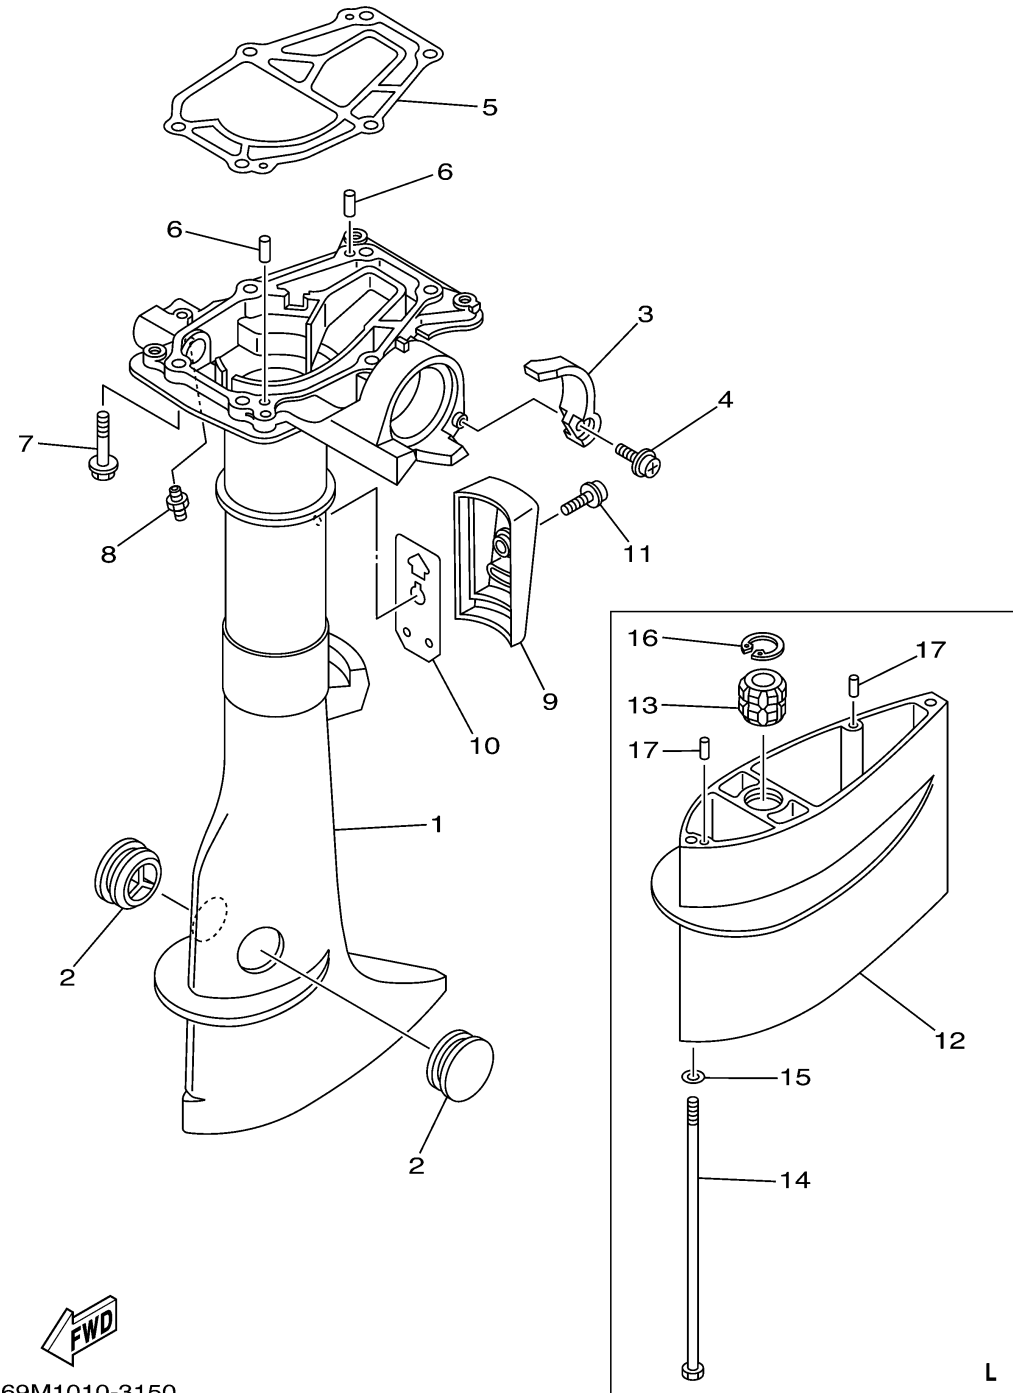

# UPPER CASING

Ref No.	Part Number	Description	Qty	Remarks
1	69M-G5111-00-4D	CASING, UPPER	1	
2	647-45151-01-00	COVER, UPPER CASING	2	
3	69M-G5152-00-00	COVER, UPPER CASING 2	1	
4	90159-05M12-00	SCREW, WITH WASHER	1	
5	69M-45113-A0-00	.GASKET, UPPER CASING	1	
6	93604-12M07-00	.PIN, DOWEL	2	
7	97575-06535-00	BOLT, WITH WASHER	6	
8	93700-06M03-00	NIPPLE, GREASE	1	
9	69M-G5151-00-00	COVER, UPPER CASING	1	
10	69M-G5115-00-00	.GASKET, UPPER CASING	1	
11	90159-06M11-00	SCREW, WITH WASHER	1	
12	69M-G5211-00-4D	EXTENSION	0	L(22.0")
13	6L5-45318-00-00	BUSHING, DRIVE SHAFT	0	L(22.0")
14	90101-06M18-00	BOLT	0	L(22.0")
15	92990-06600-00	WASHER, PLATE	0	L(22.0")
16	93420-22M03-00	CIRCLIP	0	L(22.0")
17	93604-12M07-00	.PIN, DOWEL	0	L(22.0")