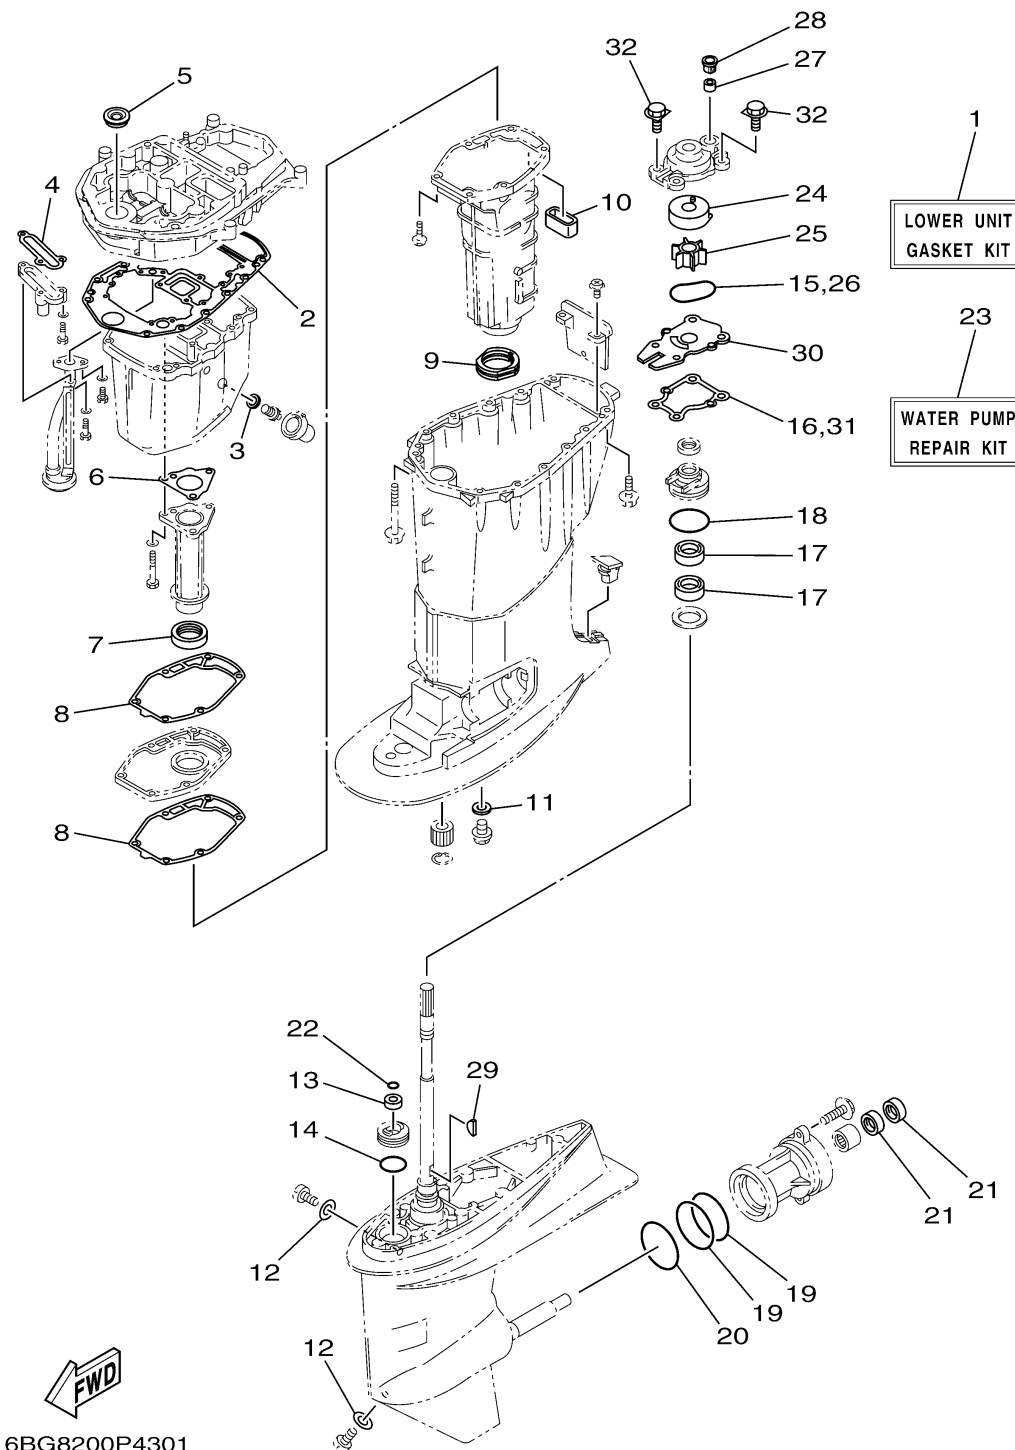

FWD
 6BG8200P4301
 Revised:10-15-15

REPAIR KIT 2

Ref No.	Part Number	Description	Qty	Remarks
1	6BG-W0001-20-00	LOWER UNIT GASKET KIT	1	
1	6BG-W0001-21-00	LOWER UNIT GASKET KIT	1	UR 6BT:1012242-
2	69W-15312-00-00	..GASKET, OIL PAN	1	
3	90430-14M09-00	..GASKET	1	
4	62Y-13475-00-00	..GASKET	1	
5	93110-16004-00	..OIL SEAL	1	
5	93103-16011-00	OIL SEAL	1	UR 6BT:1012242-
6	64J-41133-10-00	..GASKET, EXHAUST MANIFOLD 1	1	
7	64J-46132-10-00	..GASKET 1	1	
8	6BG-41134-00-00	..GASKET, EXHAUST MANIFOLD	2	
9	67C-45123-00-00	..GASKET, MUFFLER	1	
10	62Y-45127-00-00	..SEAL	1	
11	90430-14M09-00	..GASKET	1	
12	90430-08020-00	..GASKET	2	
13	93106-09014-00	..OIL SEAL	1	
14	93210-33MG4-00	..O-RING	1	
15	93210-59MG7-00	..O-RING	1	
16	63D-44316-00-00	..GASKET, WATER PUMP	1	
17	93101-22M60-00	..OIL SEAL	2	
18	93210-48001-00	..O-RING	1	

CONTINUED ON NEXT FRAME >

6BG8200P4301
Revised:10-15-15

REPAIR KIT 2

Ref No.	Part Number	Description	Qty	Remarks
19	93210-74MG5-00	. .O-RING	2	
20	93210-69MG6-00	. O-RING	1	
21	93101-22M00-00	. .OIL SEAL	2	
22	93210-07003-00	. O-RING	1	
23	6BG-W0078-00-00	WATER PUMP REPAIR KIT	1	
24	63D-44322-00-00	. .INSERT, CARTRIDGE	1	
25	6H4-44352-02-00	. .IMPELLER	1	
26	93210-59MG7-00	. .O-RING	1	
27	663-44366-00-00	. .DAMPER, WATER SEAL 2	1	
28	63D-44312-00-00	. .COVER, WATER PUMP HOUSING	1	
29	90280-03M03-00	. .KEY, WOODRUFF	1	
30	63D-44323-00-00	. .OUTER PLATE, CARTRIDGE	1	
31	63D-44316-00-00	. .GASKET, WATER PUMP	1	
32	90119-08M15-00	. .BOLT, WITH WASHER	4	