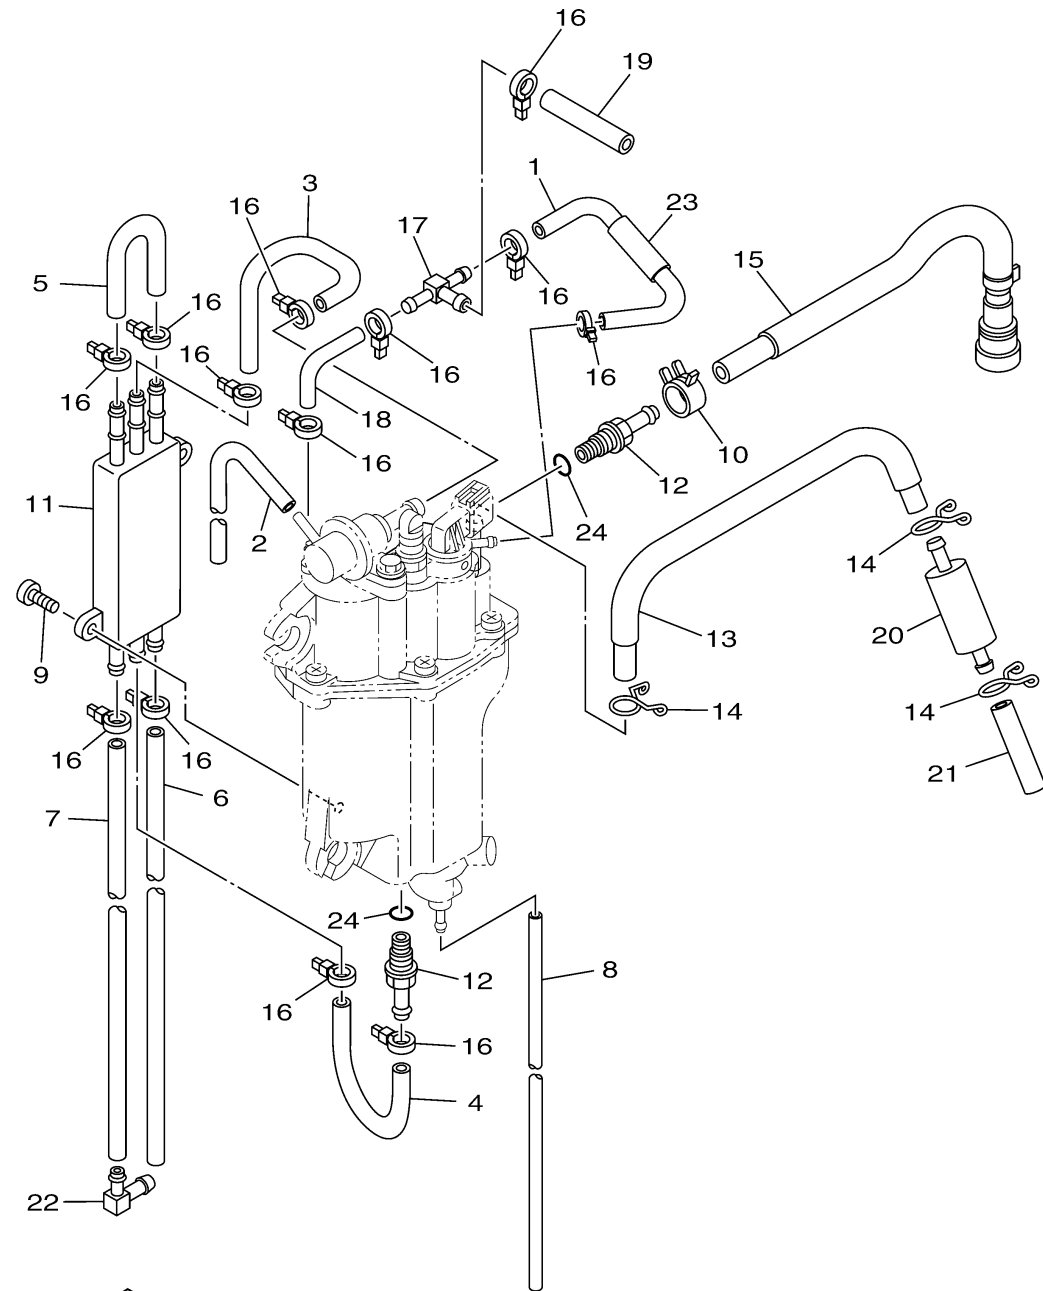

FUEL INJECTION PUMP 2

Ref No.	Part Number	Description	Qty	Remarks
1	6C5-13546-00-00	HOSE 2	1	
2	6C5-13542-00-00	HOSE, VACUUM SENSING 1	1	
3	6C5-24321-20-00	PIPE 10	1	
4	6C5-24322-20-00	PIPE 11	1	
5	6BG-24323-00-00	PIPE 12	1	
6	6CJ-24324-00-00	PIPE 13	1	
7	6CJ-24325-00-00	PIPE 14	1	
8	6BG-14149-00-00	PIPE	1	
9	6C5-24444-00-00	SCREW	2	
10	6C5-13577-00-00	CLIP	1	
11	6C5-21841-01-00	COOLER	1	
12	6C5-14251-00-00	NIPPLE	2	
13	6C5-14148-20-00	PIPE	1	
14	6C5-24387-00-00	CLIP	3	
15	6C5-13974-00-00	PIPE, FUEL 4	1	
16	90465-11M10-00	CLAMP	13	
17	6C5-24379-00-00	PIPE, JOINT 4	1	
18	6C5-13545-00-00	HOSE 1	1	
19	6C5-13547-00-00	HOSE 3	1	
20	6C5-24251-00-00	.STRAINER 1	1	

CONTINUED ON NEXT FRAME >

FUEL INJECTION PUMP 2

Ref No.	Part Number	Description	Qty	Remarks
21	6C5-2451B-20-00	HOSE, FUEL INLET	1	
22	6C5-1410F-00-00	CONNECTOR	1	
23	6C5-13548-00-00	HOSE, AIR 4	1	
24	6C5-13739-00-00	O-RING	2	

6C1C300-P100