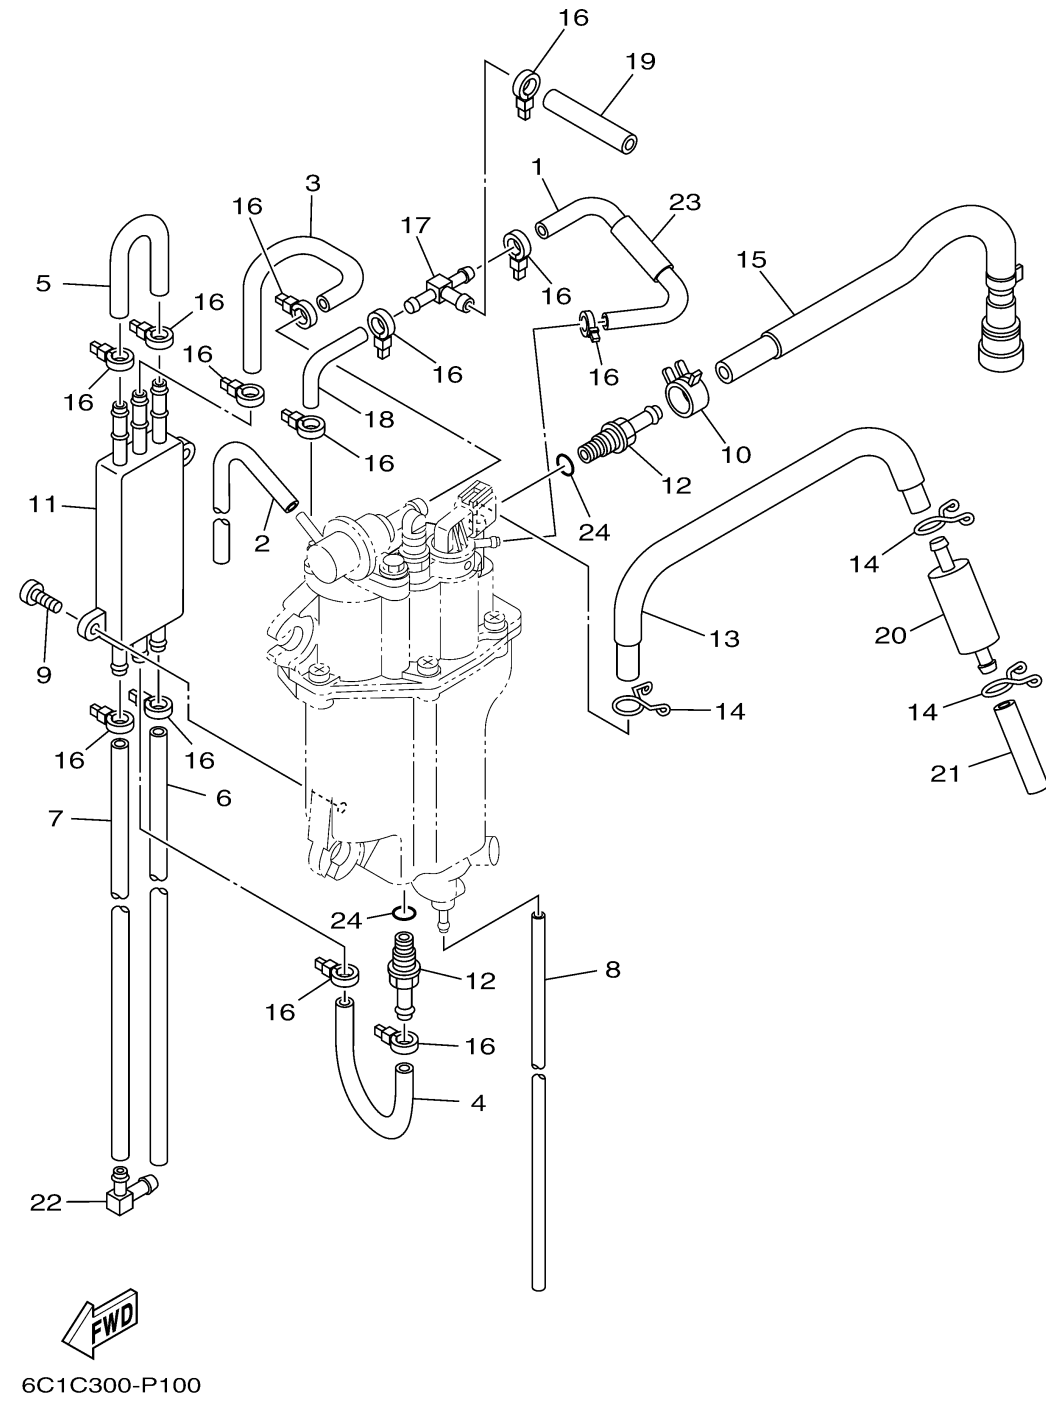

FUEL INJECTION PUMP 2

Ref No.	Part Number	Description	Qty	Remarks
1	6C5-13546-00-00	HOSE 2	1	
2	6C5-13542-00-00	HOSE, VACUUM SENSING 1	1	
3	6C5-24321-20-00	PIPE 10	1	
4	6C5-24322-20-00	PIPE 11	1	
5	6BG-24323-00-00	PIPE 12	1	
6	6CJ-24324-00-00	PIPE 13	1	
7	6CJ-24325-00-00	PIPE 14	1	
8	6BG-14149-00-00	PIPE	1	
9	6C5-24444-00-00	SCREW	2	
10	6C5-13577-00-00	CLIP	1	
11	6C5-21841-01-00	COOLER	1	
12	6C5-14251-00-00	NIPPLE	2	
13	6C5-14148-20-00	PIPE	1	
14	6C5-24387-00-00	CLIP	3	
15	6C5-13974-00-00	PIPE, FUEL 4	1	
16	90465-11M10-00	CLAMP	13	
17	6C5-24379-00-00	PIPE, JOINT 4	1	
18	6C5-13545-00-00	HOSE 1	1	
19	6C5-13547-00-00	HOSE 3	1	
20	6C5-24251-00-00	.STRAINER 1	1	

CONTINUED ON NEXT FRAME >

FUEL INJECTION PUMP 2

Ref No.	Part Number	Description	Qty	Remarks
21	6C5-2451B-20-00	HOSE, FUEL INLET	1	
22	6C5-1410F-00-00	CONNECTOR	1	
23	6C5-13548-00-00	HOSE, AIR 4	1	
24	6C5-13739-00-00	O-RING	2	

6C1C300-P100