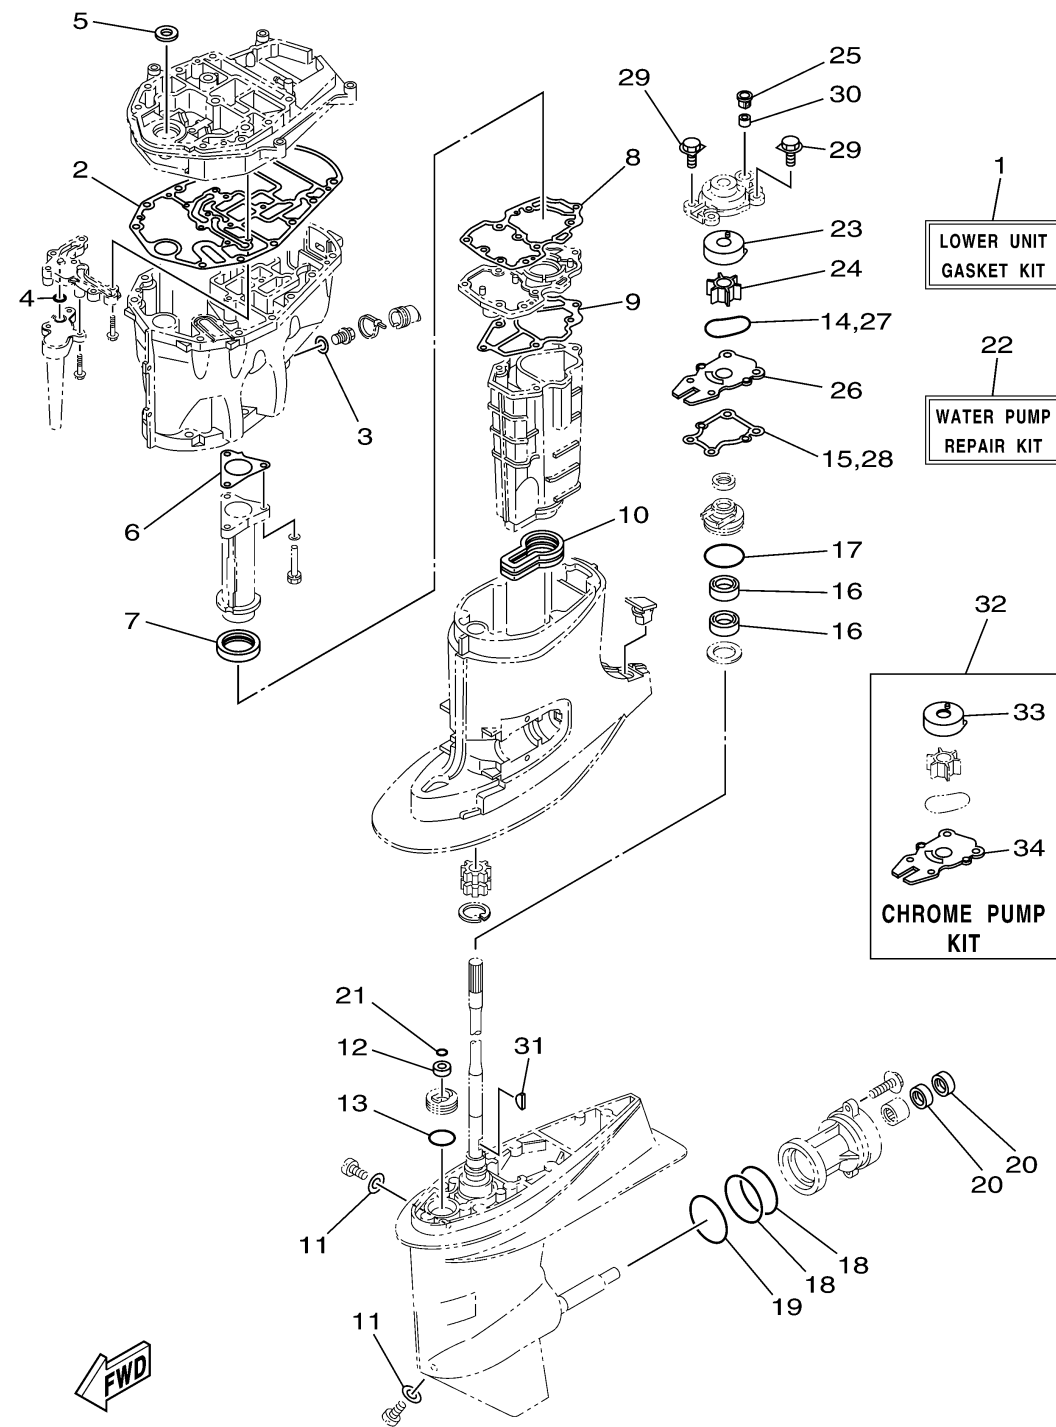

REPAIR KIT 2

Ref No.	Part Number	Description	Qty	Remarks
1	6C5-W0001-22-00	LOWER UNIT GASKET KIT	1	
2	6C5-15312-01-00	..GASKET, OIL PAN	1	
3	90430-14M09-00	..GASKET	1	
4	93210-12790-00	..O-RING	1	
5	93103-18011-00	..OIL SEAL	1	
6	6C5-41133-00-00	..GASKET, EXHAUST MANIFOLD 1	1	
7	6C5-46132-00-00	..GASKET 1	1	
8	6C5-41134-00-00	..GASKET, EXHAUST MANIFOLD	1	
9	6C5-41135-00-00	..GASKET, EXHAUST MANIFOLD	1	
10	6C5-45123-00-00	..GASKET, MUFFLER	1	
11	90430-08020-00	..GASKET	2	
12	93106-09014-00	..OIL SEAL	1	
13	93210-33MG4-00	..O-RING	1	
14	93210-59MG7-00	..O-RING	1	
15	63D-44316-00-00	..GASKET, WATER PUMP	1	
16	93101-25M57-00	..OIL SEAL	2	
17	93210-48001-00	..O-RING	1	
18	93210-74MG5-00	..O-RING	2	
19	93210-69MG6-00	..O-RING	1	
20	93101-22M00-00	..OIL SEAL	2	

CONTINUED ON NEXT FRAME >

6C1A100-M380

REPAIR KIT 2

Ref No.	Part Number	Description	Qty	Remarks
21	93210-07003-00	. .O-RING	1	
22	63D-W0078-01-00	WATER PUMP REPAIR KIT	1	
23	63D-44322-00-00	. .INSERT, CARTRIDGE	1	
24	6H3-44352-00-00	. .IMPELLER	1	
25	63D-44312-00-00	. .COVER, WATER PUMP HOUSING	1	
26	63D-44323-00-00	. .OUTER PLATE, CARTRIDGE	1	
27	93210-59MG7-00	. .O-RING	1	
28	63D-44316-00-00	. .GASKET, WATER PUMP	1	
29	90119-08M15-00	. .BOLT, WITH WASHER	4	
30	663-44366-00-00	. .DAMPER, WATER SEAL 2	1	
31	90280-03024-00	. .KEY, WOODRUFF	1	
32	63D-W0078-0A-00	CHROME PUMP KIT	1	
33	63D-44322-40-00	. .INSERT, CARTRIDGE	1	
34	63D-44323-40-00	. .OUTER PLATE, CARTRIDGE	1	