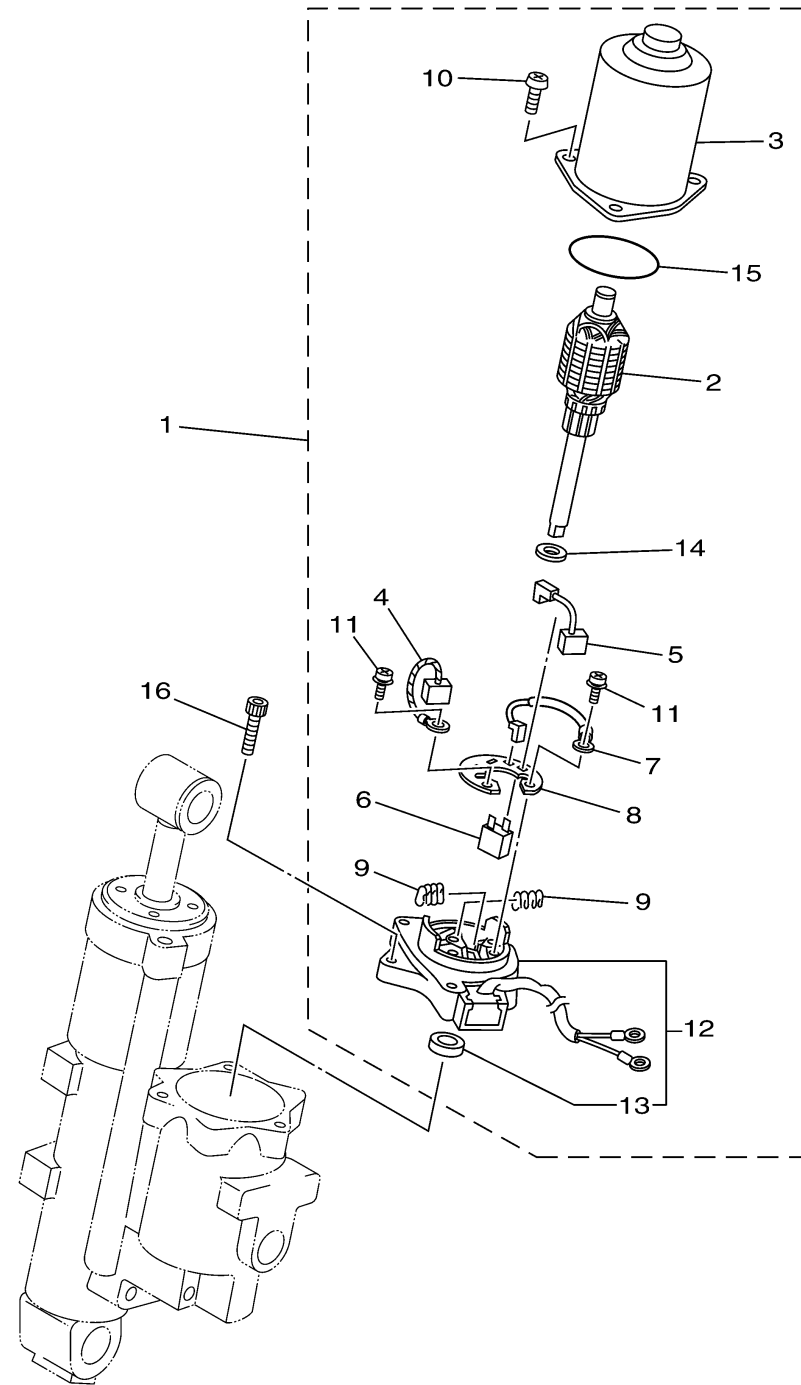

## POWER TRIM TILT ASSY 2

6CJ1100-K260

Ref No.	Part Number	Description	Qty	Remarks
1	69W-43880-01-00	MOTOR ASSY	1	
2	69W-43805-01-00	..ARMATURE ASSY	1	
3	62X-43804-01-00	..STATOR ASSY	1	
4	62Y-43892-00-00	..BRUSH 2	1	
5	62Y-43891-00-00	..BRUSH 1	1	
6	69W-82181-00-00	..CIRCUIT BREAKER COMP.	1	
7	62X-43807-00-00	..WIRE SUB ASSY	1	
8	69W-4380F-00-00	..PLATE, BRUSH HOLDER	1	
9	62X-4386K-00-00	..SPRING, BRUSH	2	
10	97880-05020-00	..SCREW, PAN HEAD	3	
11	97602-04216-00	..SCREW, PAN HEAD WITH WASHER	2	
12	69W-43881-00-00	..FRAME, END	1	
13	93102-08414-00	...OIL SEAL	1	
14	90201-083J8-00	..WASHER, PLATE	1	
15	93210-52449-00	..O-RING	1	
16	91380-05020-00	BOLT	3	