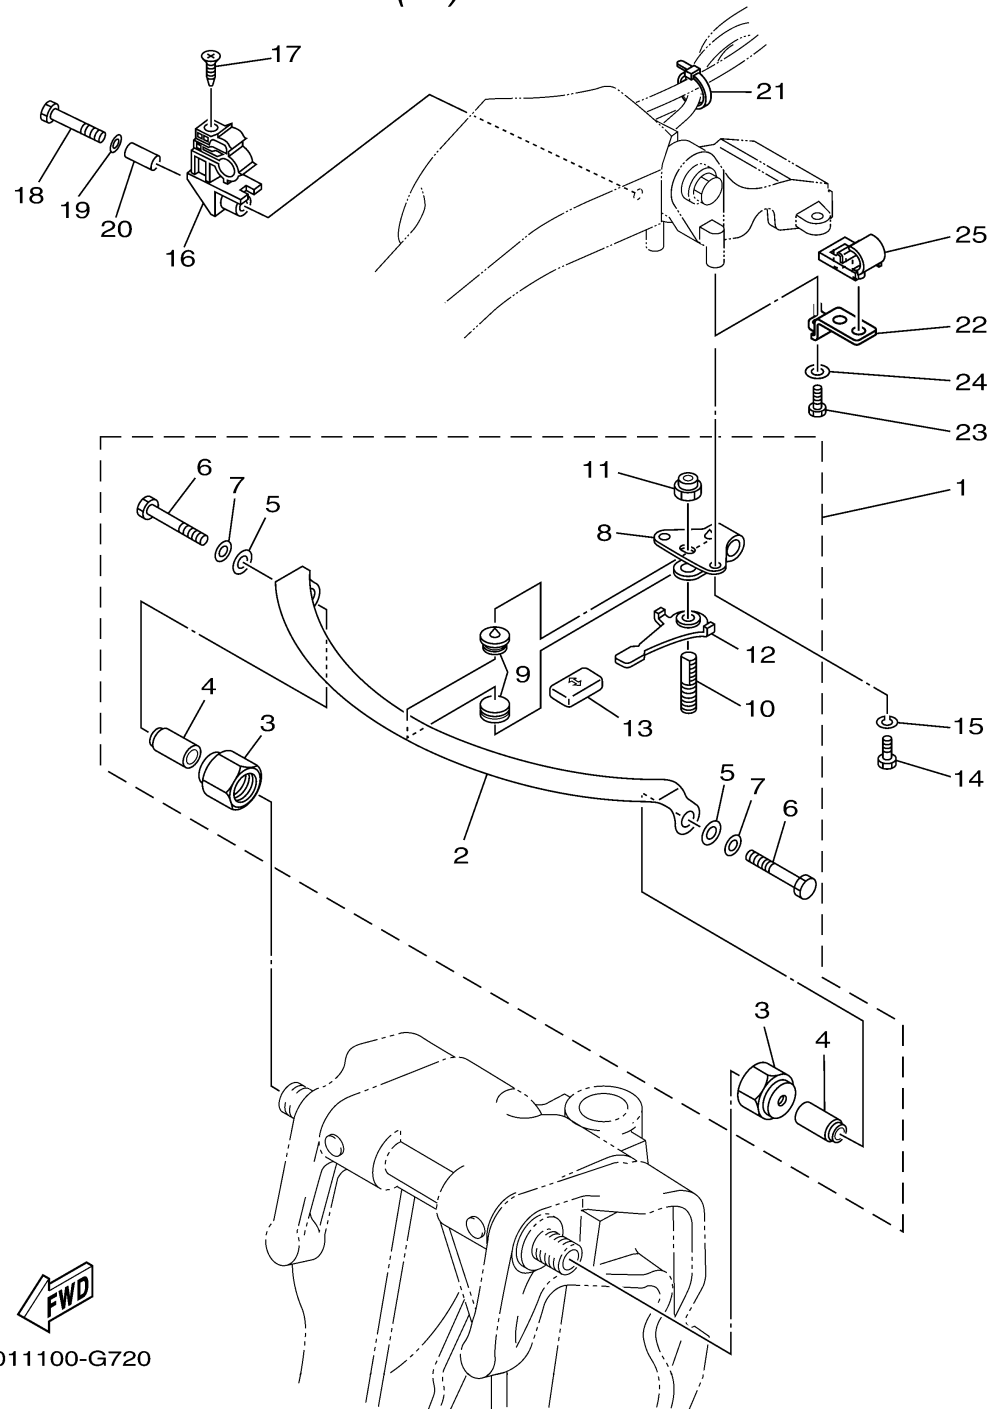

**6X4 TILLER HANDLE FITTING KIT
STEERING FRICTION (50)**

6011100-G720

STEERING FRICTION 50

Ref No.	Part Number	Description	Qty	Remarks
1	63D-42508-00-00	STEERING FRICTION ASSY	1	
2	63D-42527-00-00	..PLATE, FRICTION	1	
3	63D-42546-00-00	..NUT	2	
4	63D-42541-00-00	..PIPE 1	2	
5	90201-08M01-00	..WASHER, PLATE	2	
6	97095-08050-00	..BOLT	2	
7	92990-08600-00	..WASHER, PLATE	2	
8	63D-42526-00-00	..PLATE, FRICTION	1	
9	63D-42528-00-00	..PLATE, FRICTION	2	
10	63D-42562-00-00	..SHAFT, STEERING LOCK	1	
11	90185-10M01-00	..NUT, SELF-LOCKING	1	
12	63D-42561-00-00	..KNOB, STEERING LOCK	1	
13	682-43318-01-00	..COVER	1	
14	97095-06016-00	BOLT	2	
15	92995-06100-00	WASHER, SPRING	2	
16	63D-82361-00-00	CLAMP, CORD	1	
17	90161-06M00-00	SCREW, TAPPING	1	
18	97095-06035-00	BOLT	1	
19	92995-06600-00	WASHER	1	
20	90387-06M26-00	COLLAR	1	

CONTINUED ON NEXT FRAME >

**6X4 TILLER HANDLE FITTING KIT
STEERING FRICTION (50)**

STEERING FRICTION 50

Ref No.	Part Number	Description	Qty	Remarks
21	90465-13M36-00	CLAMP	1	
22	63D-24364-10-00	STAY	1	
23	97095-06016-00	BOLT	1	
24	92995-06600-00	WASHER	1	
25	63D-24367-00-00	CLAMP, FUEL PIPE 2	1	