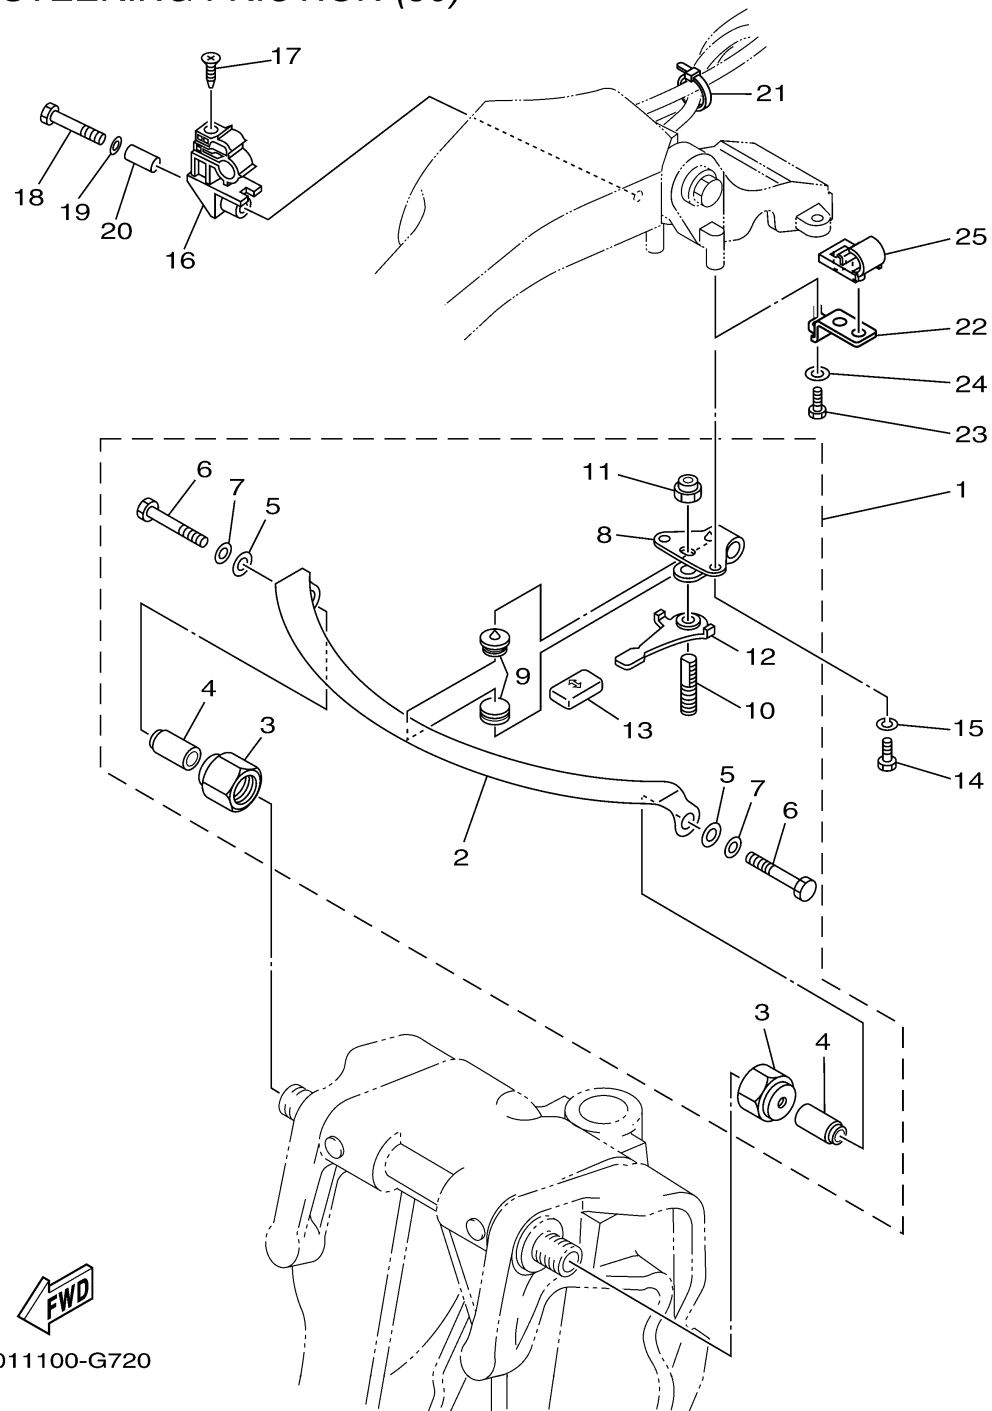

**6X4 TILLER HANDLE FITTING KIT
STEERING FRICTION (50)**

6011100-G720

STEERING FRICTION 50

Ref No.	Part Number	Description	Qty	Remarks
1	63D-42508-00-00	STEERING FRICTION ASSY	1	
2	63D-42527-00-00	..PLATE, FRICTION	1	
3	63D-42546-00-00	..NUT	2	
4	63D-42541-00-00	..PIPE 1	2	
5	90201-08M01-00	..WASHER, PLATE	2	
6	97095-08050-00	..BOLT	2	
7	92990-08600-00	..WASHER, PLATE	2	
8	63D-42526-00-00	..PLATE, FRICTION	1	
9	63D-42528-00-00	..PLATE, FRICTION	2	
10	63D-42562-00-00	..SHAFT, STEERING LOCK	1	
11	90185-10M01-00	..NUT, SELF-LOCKING	1	
12	63D-42561-00-00	..KNOB, STEERING LOCK	1	
13	682-43318-01-00	..COVER	1	
14	97095-06016-00	BOLT	2	
15	92995-06100-00	WASHER, SPRING	2	
16	63D-82361-00-00	CLAMP, CORD	1	
17	90161-06M00-00	SCREW, TAPPING	1	
18	97095-06035-00	BOLT	1	
19	92995-06600-00	WASHER	1	
20	90387-06M26-00	COLLAR	1	

CONTINUED ON NEXT FRAME >

**6X4 TILLER HANDLE FITTING KIT
STEERING FRICTION (50)**

STEERING FRICTION 50

Ref No.	Part Number	Description	Qty	Remarks
21	90465-13M36-00	CLAMP	1	
22	63D-24364-10-00	STAY	1	
23	97095-06016-00	BOLT	1	
24	92995-06600-00	WASHER	1	
25	63D-24367-00-00	CLAMP, FUEL PIPE 2	1	