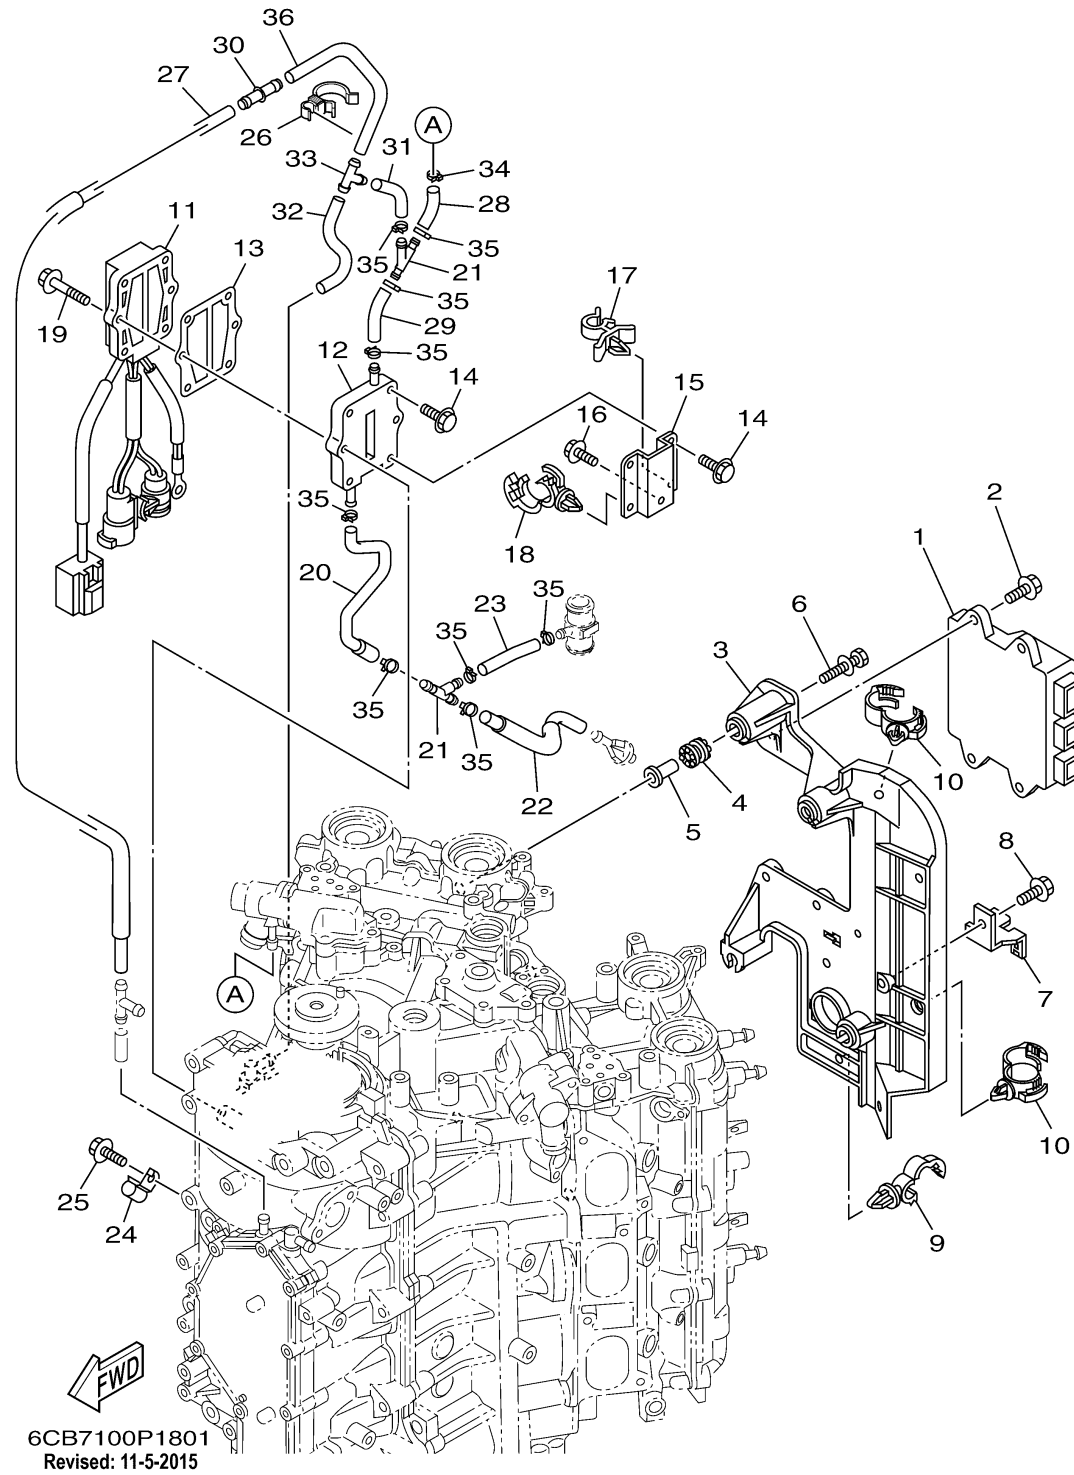

ELECTRICAL 1

6CB7100P1801
Revised: 11-5-2015

Ref No.	Part Number	Description	Qty	Remarks
1	6CB-8591A-03-00	ENGINE CONTROL UNIT ASSY	1	
1	6CB-8591A-10-00	ENGINE CONTROL UNIT ASSY	1	UR 6CB:1011416-
2	95895-06020-00	BOLT, FLANGE	4	
3	6CB-82316-01-00	BRACKET, IGNITION COIL	1	
4	64J-85516-00-00	SPACER	4	
5	69M-42758-01-00	COLLAR	4	
6	90119-06M56-00	BOLT, WITH WASHER	4	
7	6BR-81845-00-00	PLATE	1	
8	95895-06012-00	BOLT, FLANGE	1	
9	90464-13249-00	CLAMP	1	
10	90464-20181-00	CLAMP	2	
11	6CB-81960-10-00	RECTIFIER & REGULATOR ASSY	1	UR 6CB:1011416-
11	6CB-81960-00-00	RECTIFIER & REGULATOR ASSY	1	
12	6CB-81972-00-9S	COVER, RECTIFIER	1	
13	69J-81975-A0-00	PLATE, RECTIFIER FITTING	1	
14	90119-06MA4-00	BOLT, WITH WASHER	4	
15	6CB-81975-00-00	PLATE, RECTIFIER FITTING	1	
16	95895-06014-00	BOLT, FLANGE	1	
17	90464-09129-00	CLAMP	1	
18	90464-20181-00	CLAMP	1	

CONTINUED ON NEXT FRAME >

ELECTRICAL 1

Ref No.	Part Number	Description	Qty	Remarks
19	90119-06MA5-00	BOLT, WITH WASHER	2	
20	6CB-1248E-10-00	PIPE 9	1	
21	6CE-24377-00-00	PIPE, JOINT 2	2	
22	6CE-12483-00-00	PIPE 3	1	
23	90445-107A5-00	HOSE (L30)	1	
24	90462-06013-00	CLAMP	1	
25	95023-06012-00	BOLT	1	
26	90464-26002-00	CLAMP	1	
27	6CE-12481-10-00	PIPE 1	1	
28	6CE-14872-00-00	PIPE 2	1	
29	6CE-14872-00-00	PIPE 2	1	
30	6CE-24376-00-00	PIPE, JOINT 1	1	
31	6CE-14872-00-00	PIPE 2	1	
32	90445-09068-00	HOSE (L110)	1	UR 6CB:1011416-
32	90445-09068-00	HOSE (L110)	2	
33	688-24378-00-00	PIPE, JOINT 3	1	
34	90465-11M10-00	CLAMP	1	
35	90465-11M10-00	CLAMP	9	
36	6CB-12477-00-00	PIPE 7	1	UR 6CB:1011416-