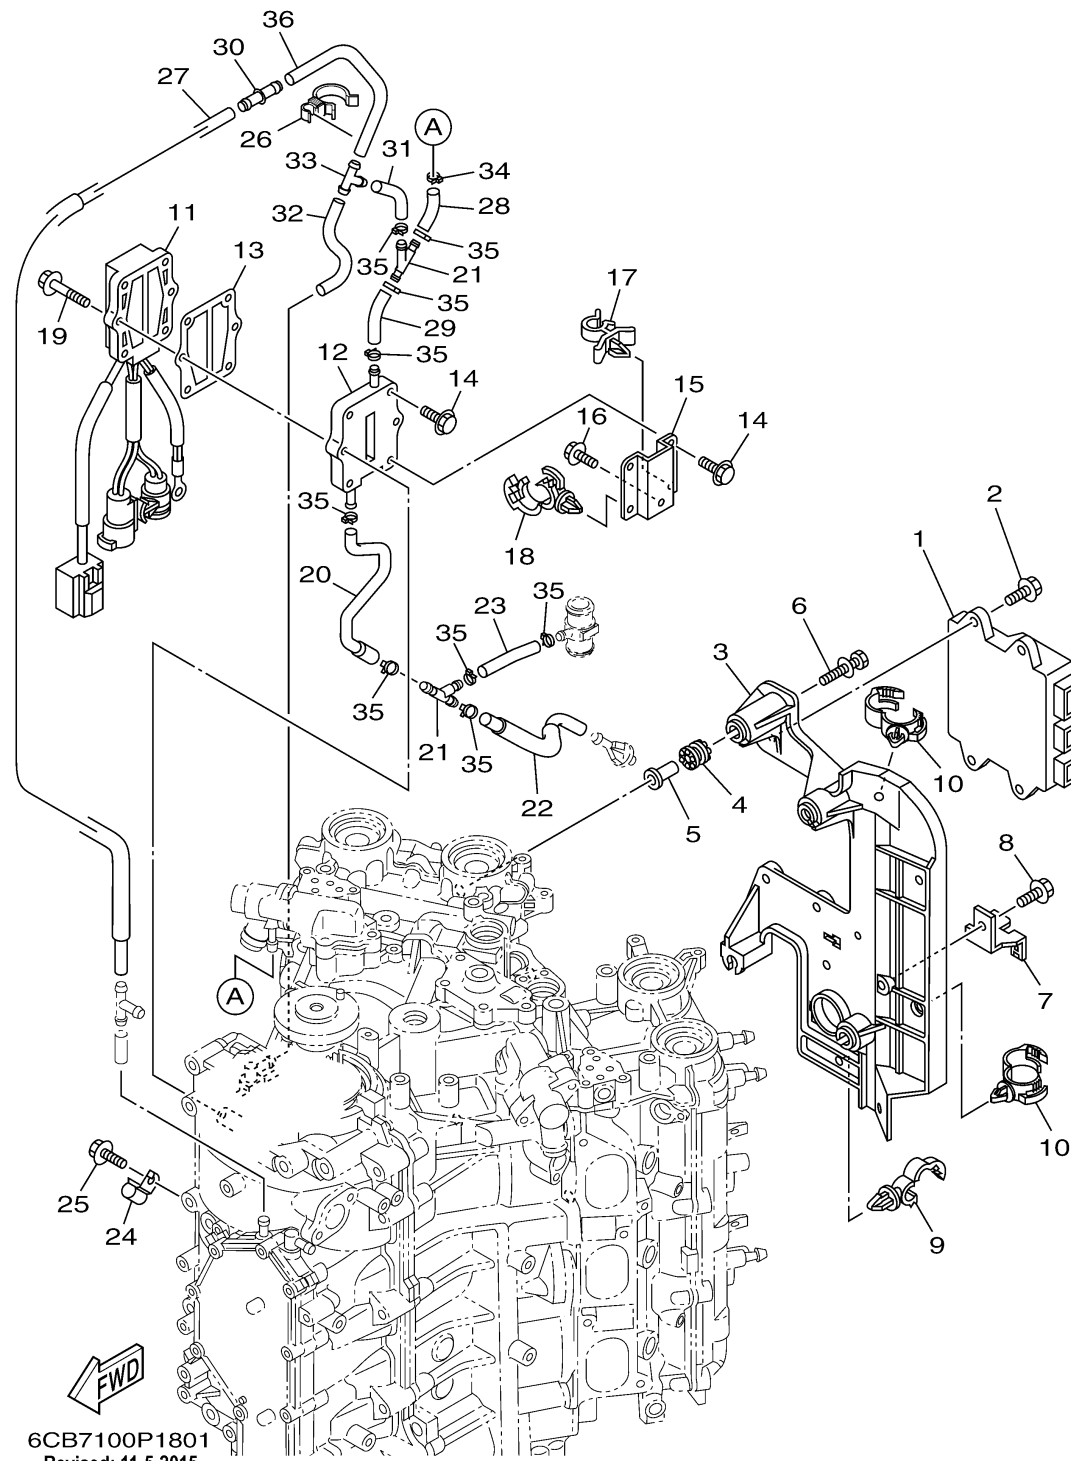

ELECTRICAL 1

6CB7100P1801
Revised: 11-5-2015

Ref No.	Part Number	Description	Qty	Remarks
1	6CB-8591A-03-00	ENGINE CONTROL UNIT ASSY	1	
1	6CB-8591A-10-00	ENGINE CONTROL UNIT ASSY	1	UR 6CB:1011416-
2	95895-06020-00	BOLT, FLANGE	4	
3	6CB-82316-01-00	BRACKET, IGNITION COIL	1	
4	64J-85516-00-00	SPACER	4	
5	69M-42758-01-00	COLLAR	4	
6	90119-06M56-00	BOLT, WITH WASHER	4	
7	6BR-81845-00-00	PLATE	1	
8	95895-06012-00	BOLT, FLANGE	1	
9	90464-13249-00	CLAMP	1	
10	90464-20181-00	CLAMP	2	
11	6CB-81960-10-00	RECTIFIER & REGULATOR ASSY	1	UR 6CB:1011416-
11	6CB-81960-00-00	RECTIFIER & REGULATOR ASSY	1	
12	6CB-81972-00-9S	COVER, RECTIFIER	1	
13	69J-81975-A0-00	PLATE, RECTIFIER FITTING	1	
14	90119-06MA4-00	BOLT, WITH WASHER	4	
15	6CB-81975-00-00	PLATE, RECTIFIER FITTING	1	
16	95895-06014-00	BOLT, FLANGE	1	
17	90464-09129-00	CLAMP	1	
18	90464-20181-00	CLAMP	1	

CONTINUED ON NEXT FRAME >

ELECTRICAL 1

Ref No.	Part Number	Description	Qty	Remarks
19	90119-06MA5-00	BOLT, WITH WASHER	2	
20	6CB-1248E-10-00	PIPE 9	1	
21	6CE-24377-00-00	PIPE, JOINT 2	2	
22	6CE-12483-00-00	PIPE 3	1	
23	90445-107A5-00	HOSE (L30)	1	
24	90462-06013-00	CLAMP	1	
25	95023-06012-00	BOLT	1	
26	90464-26002-00	CLAMP	1	
27	6CE-12481-10-00	PIPE 1	1	
28	6CE-14872-00-00	PIPE 2	1	
29	6CE-14872-00-00	PIPE 2	1	
30	6CE-24376-00-00	PIPE, JOINT 1	1	
31	6CE-14872-00-00	PIPE 2	1	
32	90445-09068-00	HOSE (L110)	1	UR 6CB:1011416-
32	90445-09068-00	HOSE (L110)	2	
33	688-24378-00-00	PIPE, JOINT 3	1	
34	90465-11M10-00	CLAMP	1	
35	90465-11M10-00	CLAMP	9	
36	6CB-12477-00-00	PIPE 7	1	UR 6CB:1011416-