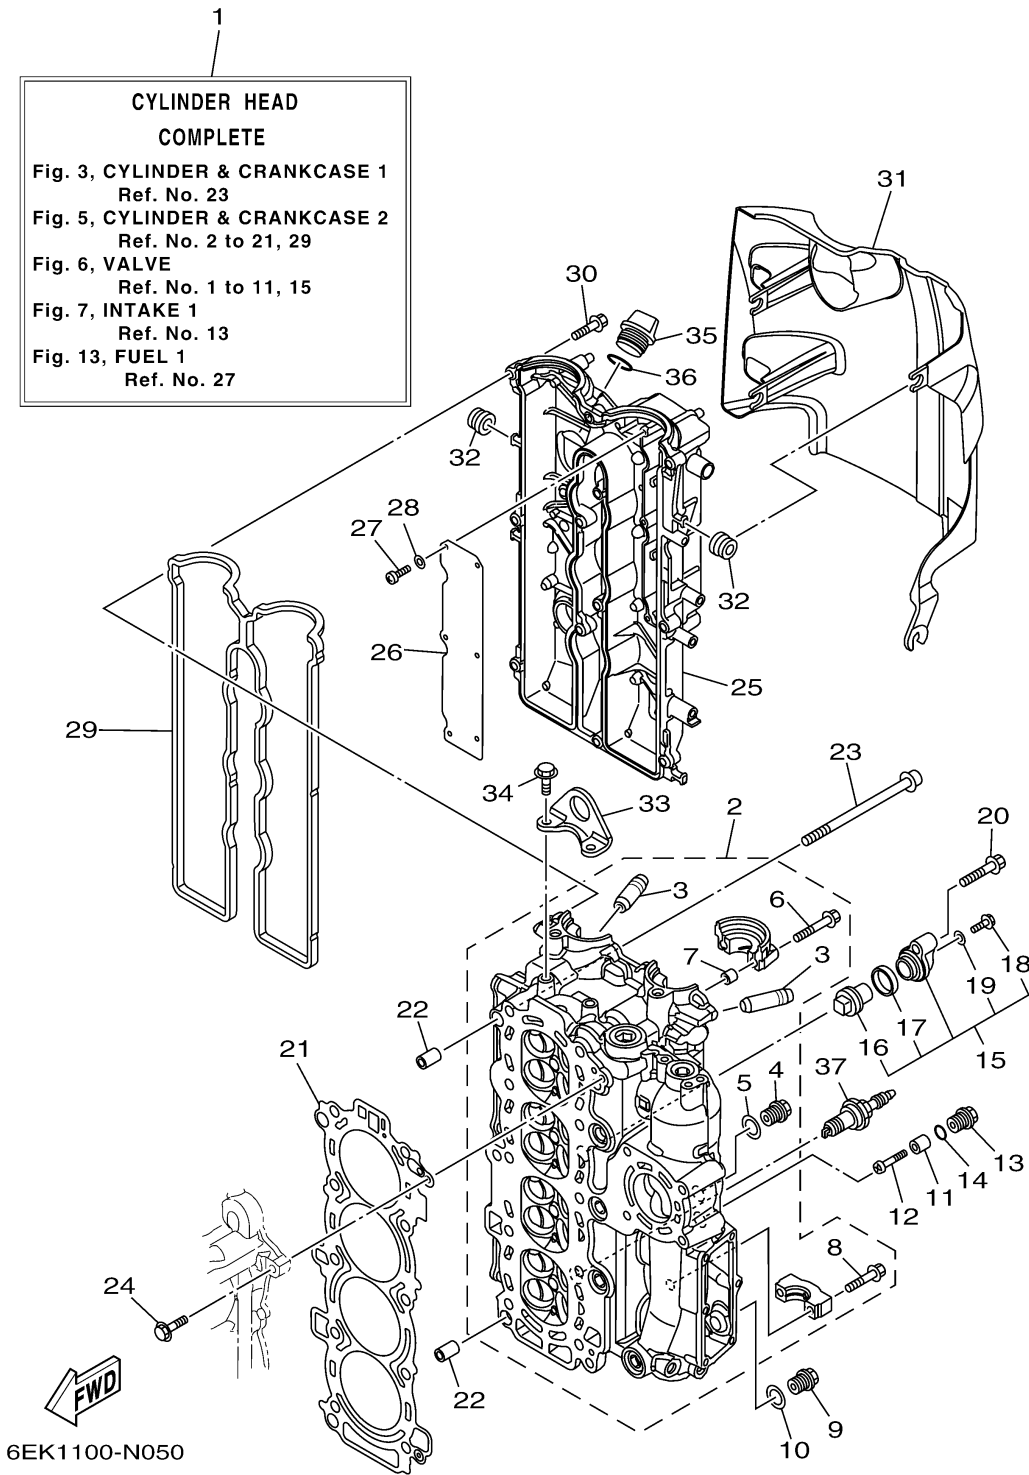

CYLINDER CRANKCASE 2

Ref No.	Part Number	Description	Qty	Remarks
1	6EK-W009A-00-9S	CYLINDER HEAD COMPLETE	1	
2	6EK-11110-00-9S	CYLINDER HEAD ASSY	1	
3	6DA-11133-10-00	. .GUIDE, VALVE 1	16	
4	90340-18M09-00	. .PLUG, STRAIGHT SCREW	1	
5	90201-186F1-00	. .WASHER, PLATE	1	
6	90119-07235-00	. .BOLT/WASHER-CAM CAPS	4	
7	91809-08006-00	. .PIN, DOWEL	4	
8	90119-07234-00	. .BOLT, WITH WASHER	16	
9	90340-14M06-00	PLUG, STRAIGHT SCREW	1	
10	90430-14115-00	.GASKET	1	
11	6G8-11325-00-00	ANODE	1	
12	98980-05025-00	SCREW, BIND	1	
13	6G8-11197-A0-00	PLUG, BLIND	1	
14	93210-13M63-00	.O-RING	1	
15	69J-11301-00-00	ANODE COVER ASSY	1	
16	67F-11325-01-00	. .ANODE	1	
17	67F-11328-00-00	. .GROMMET, ANODE	1	
18	90105-06M07-00	. .BOLT, FLANGE	1	
19	90430-06M03-00	. .GASKET	1	
20	95875-08040-00	BOLT, FLANGE	1	

CONTINUED ON NEXT FRAME >

CYLINDER CRANKCASE 2

Ref No.	Part Number	Description	Qty	Remarks
21	6EK-11181-00-00	.GASKET, CYLINDER HEAD 1	1	
22	99530-14016-00	PIN, DOWEL	2	
23	90155-10008-00	SCREW, FLAT FILLISTER	10	
24	90105-06037-00	BOLT, FLANGE	1	
25	6EK-11191-00-00	COVER, CYLINDER HEAD 1	1	
26	6EK-11168-00-00	COVER, BREATHER	1	
27	98507-04008-00	.SCREW, PAN HEAD	6	
28	92907-04600-00	WASHER	6	
29	6EK-11193-00-00	.GASKET, HEAD COVER 1	1	
30	95895-06030-00	BOLT, FLANGE	12	
31	6EK-11192-00-00	COVER, CYLINDER HEAD 2	1	
32	90480-12314-00	GROMMET	4	
33	6EK-11119-00-00	HANGER, ENGINE	1	
34	95895-08020-00	BOLT, FLANGE	2	
35	6G8-15363-00-00	PLUG, OIL	1	
36	93210-24M79-00	.O-RING	1	
37	LKR-6E000-00-00	PLUG, SPARK (NGK LKR6E)	4	