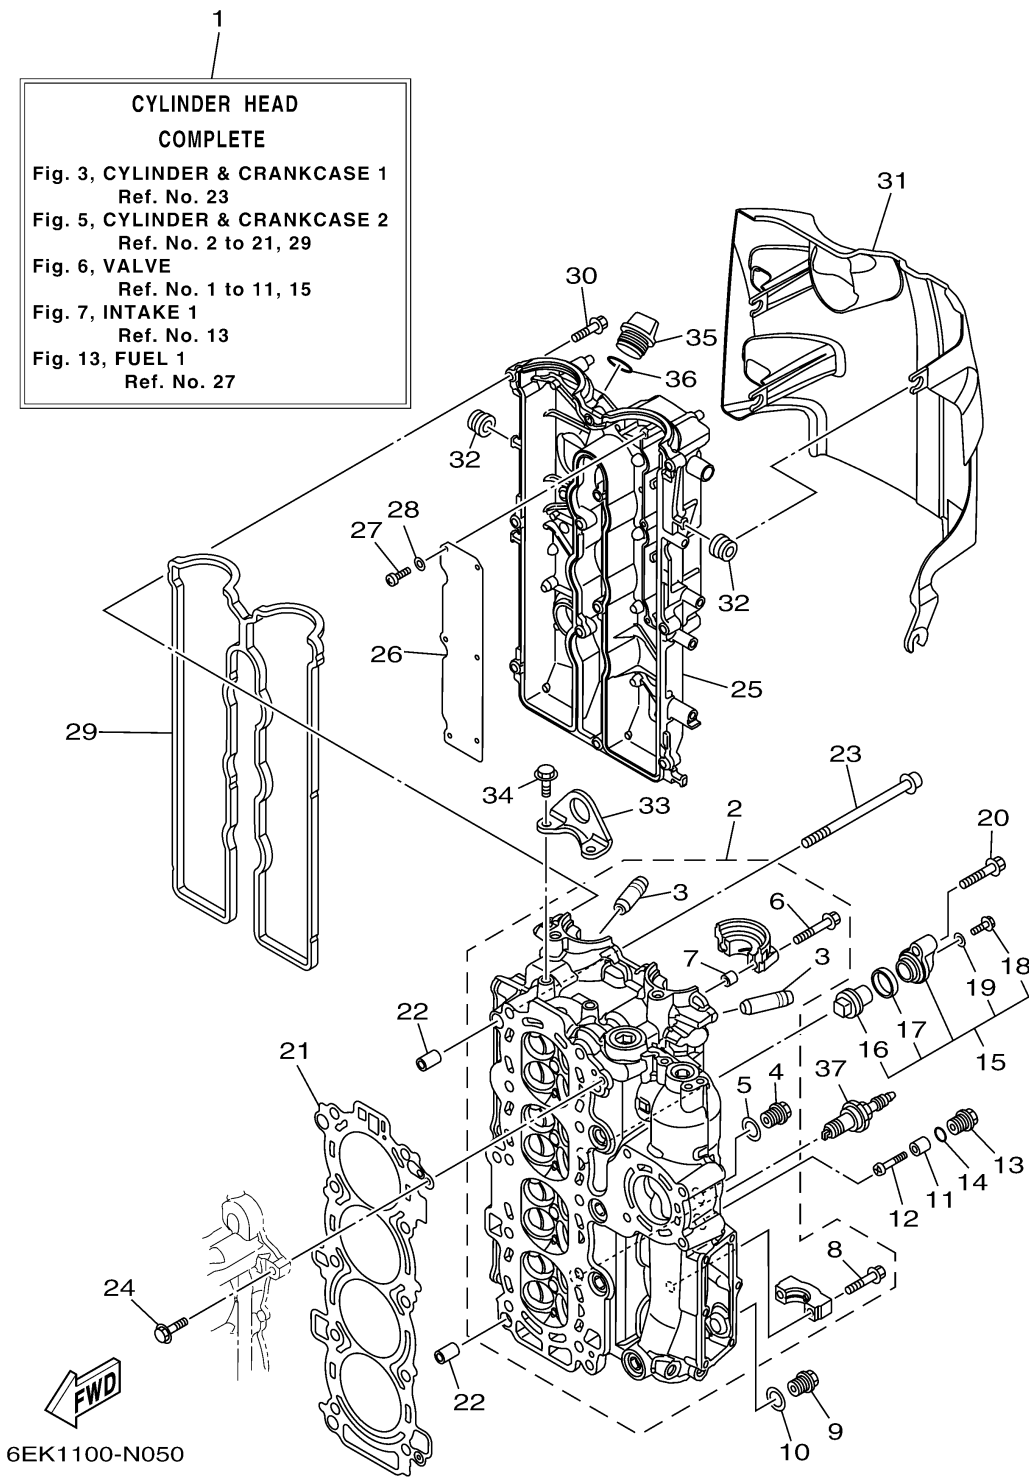

CYLINDER CRANKCASE 2

Ref No.	Part Number	Description	Qty	Remarks
1	6EK-W009A-00-9S	CYLINDER HEAD COMPLETE	1	
2	6EK-11110-00-9S	CYLINDER HEAD ASSY	1	
3	6DA-11133-10-00	. .GUIDE, VALVE 1	16	
4	90340-18M09-00	. .PLUG, STRAIGHT SCREW	1	
5	90201-186F1-00	. .WASHER, PLATE	1	
6	90119-07235-00	. .BOLT/WASHER-CAM CAPS	4	
7	91809-08006-00	. .PIN, DOWEL	4	
8	90119-07234-00	. .BOLT, WITH WASHER	16	
9	90340-14M06-00	PLUG, STRAIGHT SCREW	1	
10	90430-14115-00	.GASKET	1	
11	6G8-11325-00-00	ANODE	1	
12	98980-05025-00	SCREW, BIND	1	
13	6G8-11197-A0-00	PLUG, BLIND	1	
14	93210-13M63-00	.O-RING	1	
15	69J-11301-00-00	ANODE COVER ASSY	1	
16	67F-11325-01-00	. .ANODE	1	
17	67F-11328-00-00	. .GROMMET, ANODE	1	
18	90105-06M07-00	. .BOLT, FLANGE	1	
19	90430-06M03-00	. .GASKET	1	
20	95875-08040-00	BOLT, FLANGE	1	

CONTINUED ON NEXT FRAME >

CYLINDER CRANKCASE 2

Ref No.	Part Number	Description	Qty	Remarks
21	6EK-11181-00-00	.GASKET, CYLINDER HEAD 1	1	
22	99530-14016-00	PIN, DOWEL	2	
23	90155-10008-00	SCREW, FLAT FILLISTER	10	
24	90105-06037-00	BOLT, FLANGE	1	
25	6EK-11191-00-00	COVER, CYLINDER HEAD 1	1	
26	6EK-11168-00-00	COVER, BREATHER	1	
27	98507-04008-00	.SCREW, PAN HEAD	6	
28	92907-04600-00	WASHER	6	
29	6EK-11193-00-00	.GASKET, HEAD COVER 1	1	
30	95895-06030-00	BOLT, FLANGE	12	
31	6EK-11192-00-00	COVER, CYLINDER HEAD 2	1	
32	90480-12314-00	GROMMET	4	
33	6EK-11119-00-00	HANGER, ENGINE	1	
34	95895-08020-00	BOLT, FLANGE	2	
35	6G8-15363-00-00	PLUG, OIL	1	
36	93210-24M79-00	.O-RING	1	
37	LKR-6E000-00-00	PLUG, SPARK (NGK LKR6E)	4	