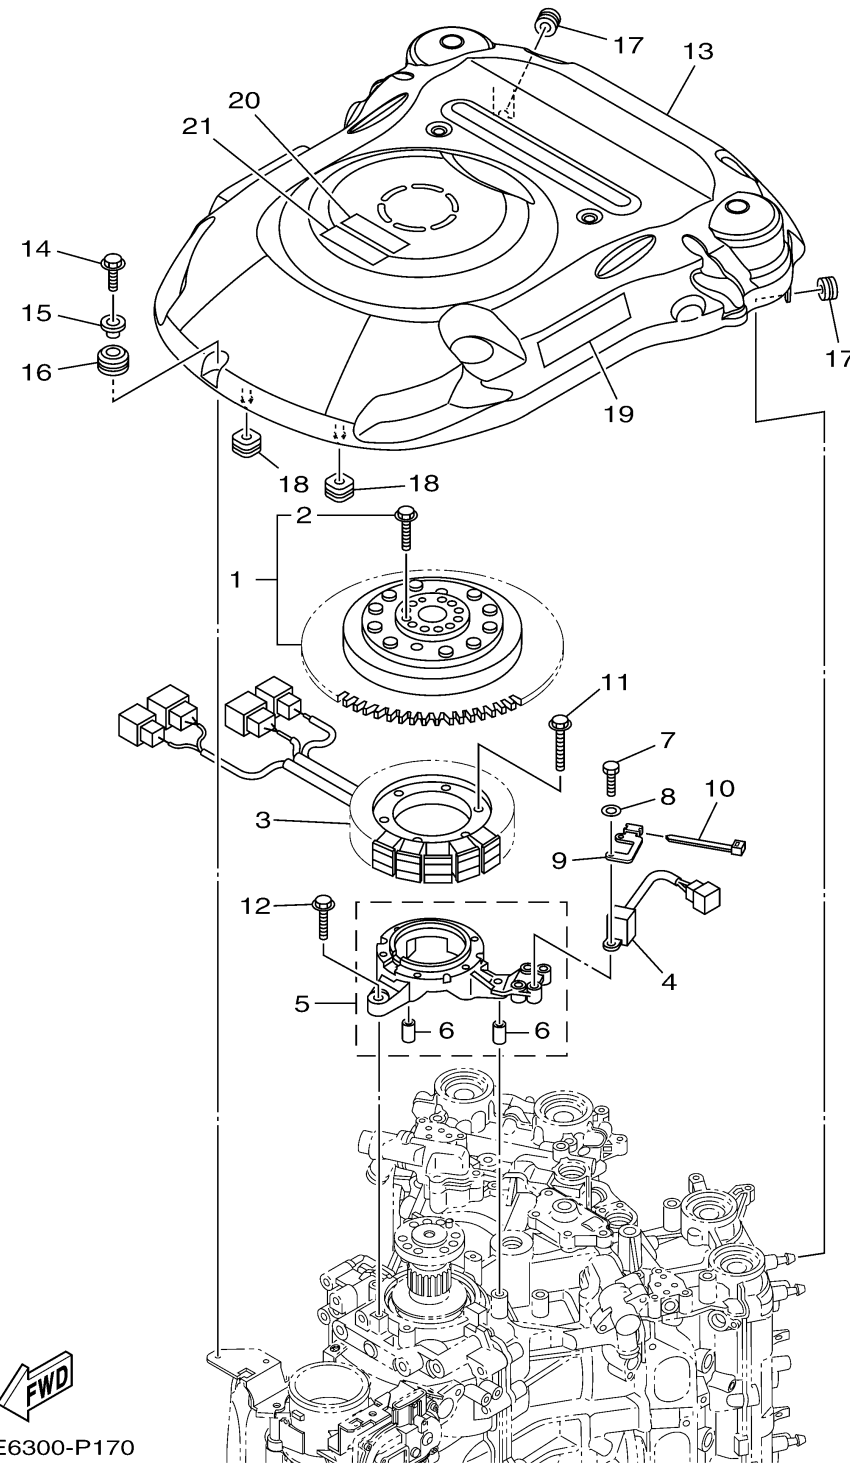

GENERATOR

Ref No.	Part Number	Description	Qty	Remarks
1	6CE-W8145-01-00	ROTOR ASSY WITH BOLTS	1	
2	6AW-W9011-00-00	. .BOLT SET (FOR ROTOR ASSY)	1	
3	6CE-81410-00-00	STATOR ASSY	1	
4	6CB-85580-00-00	COIL, PULSER	1	
5	6CB-85561-00-00	BASE, MAGNETO	1	
6	99530-08012-00	. PIN, DOWEL	2	
7	97095-05020-00	BOLT	2	
8	92995-05600-00	WASHER	2	
9	6CE-85592-00-00	STAY, PULSER	1	
10	90465-11M10-00	CLAMP	1	
11	95022-06035-00	BOLT, FLANGE	6	
12	95895-06030-00	BOLT, FLANGE	4	
13	6CE-81337-01-00	COVER, FLYWHEEL	1	
14	95895-06020-00	BOLT, FLANGE	1	
15	90387-06285-00	COLLAR	1	
16	90480-15M31-00	GROMMET	1	
17	90480-12314-00	GROMMET	2	
18	6CB-85516-00-00	SPACER	2	
19	6CE-13437-60-00	MARK, CAUTION	1	
20	6EE-81994-40-00	LABEL, SAFETY	1	

CONTINUED ON NEXT FRAME >

GENERATOR

Ref No.	Part Number	Description	Qty	Remarks
21	6EE-81994-50-00	LABEL, SAFETY	1	