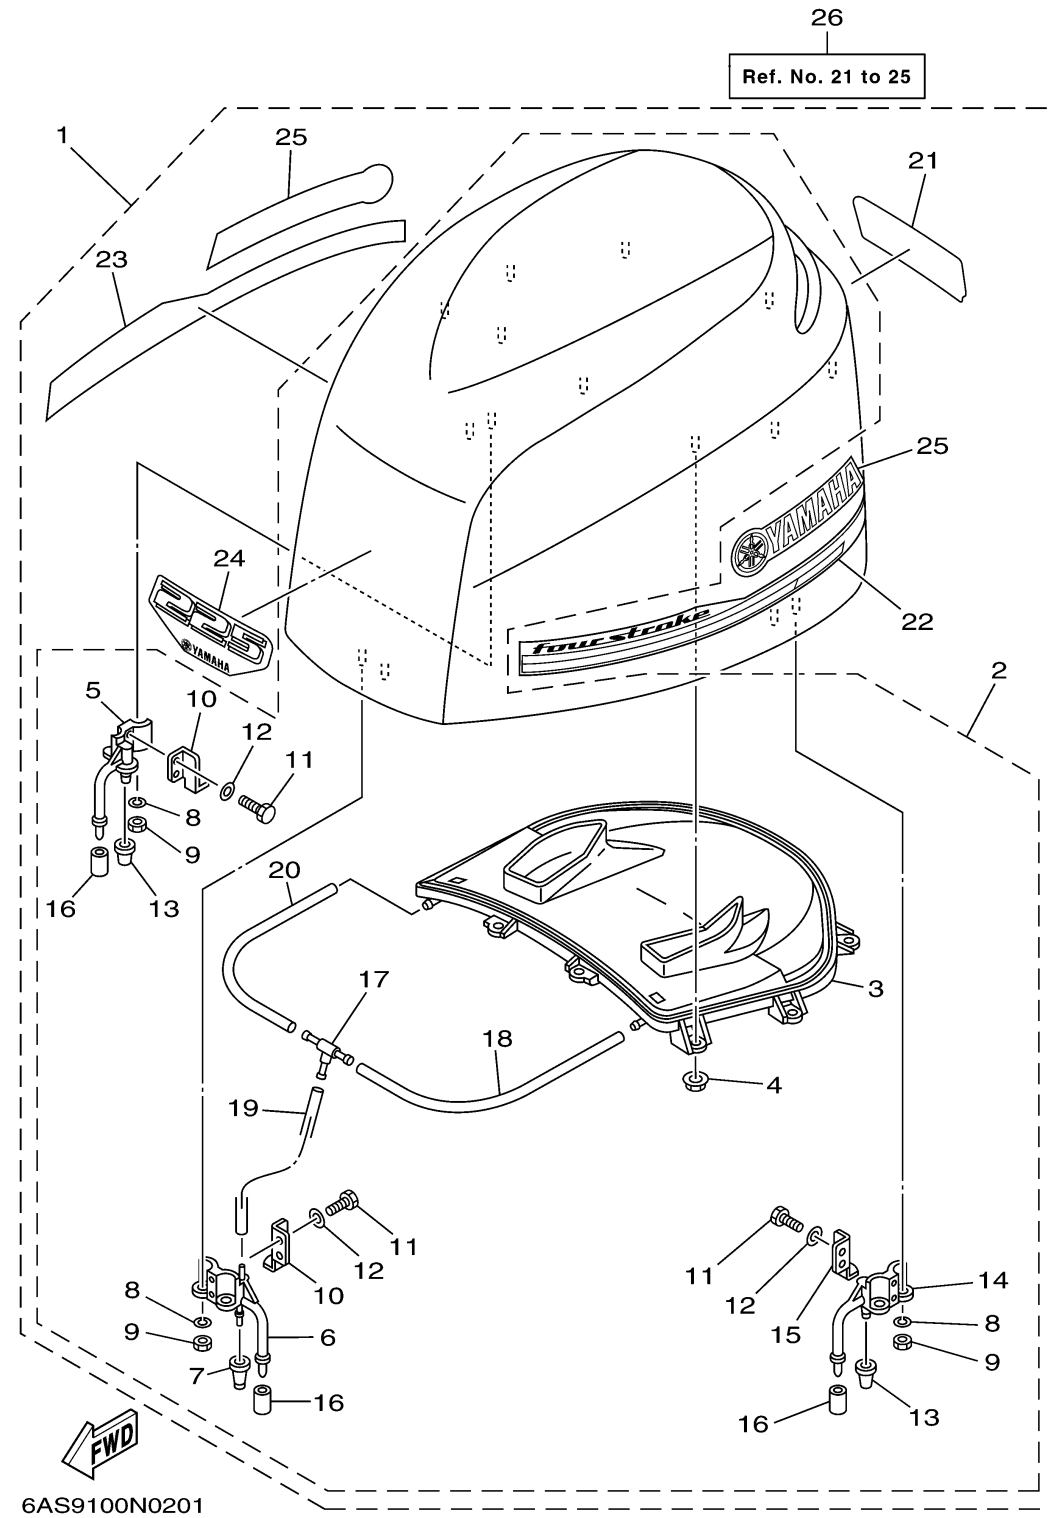

# TOP COWLING

Ref No.	Part Number	Description	Qty	Remarks
1	6AS-42610-20-00	TOP COWLING ASSY	1	
2	6P2-4261A-00-00	..TOP COWLING W/O GRAPHICS	1	
3	6P2-42613-00-00	...MOLDING, AIR DUCT	1	
4	90179-06M28-00	...NUT	9	
5	68F-42647-01-00	...HOLDER, CLAMP BAND	1	
6	69J-42647-01-00	...HOLDER, CLAMP BAND	1	
7	69J-42663-00-00	...DAMPER	1	
8	92990-06100-00	...WASHER, SPRING	6	
9	95380-06600-00	...NUT, HEXAGON	6	
10	60V-42651-01-00	...HOOK	2	
11	97095-06016-00	.. BOLT	6	
12	92995-06600-00	.. WASHER	6	
13	68F-42663-00-00	...DAMPER	2	
14	68F-42648-01-00	...HOLDER, CLAMP BAND	1	
15	60V-42652-00-00	...HOOK	1	
16	67F-13448-00-00	...CAP	3	
17	69J-24378-00-00	...PIPE, JOINT 3	1	
18	90445-11M27-00	...HOSE (L240)	1	
19	90445-11699-00	...HOSE (L500)	1	
20	90445-11182-00	...HOSE (L300)	1	

# TOP COWLING

Ref No.	Part Number	Description	Qty	Remarks
21	6AS-42678-10-00	. .GRAPHIC, REAR	1	
22	6AS-42675-00-00	. .GRAPHIC, SIDE 1	1	
23	6AS-42676-00-00	. .GRAPHIC, SIDE 2	1	
24	6AS-42677-00-00	. .GRAPHIC, FRONT	1	
25	63P-42681-20-00	. .MARK, COWLING	2	
26	6AS-W4267-00-00	GRAPHIC SET, TOP COWLING	1	AP FOR USA