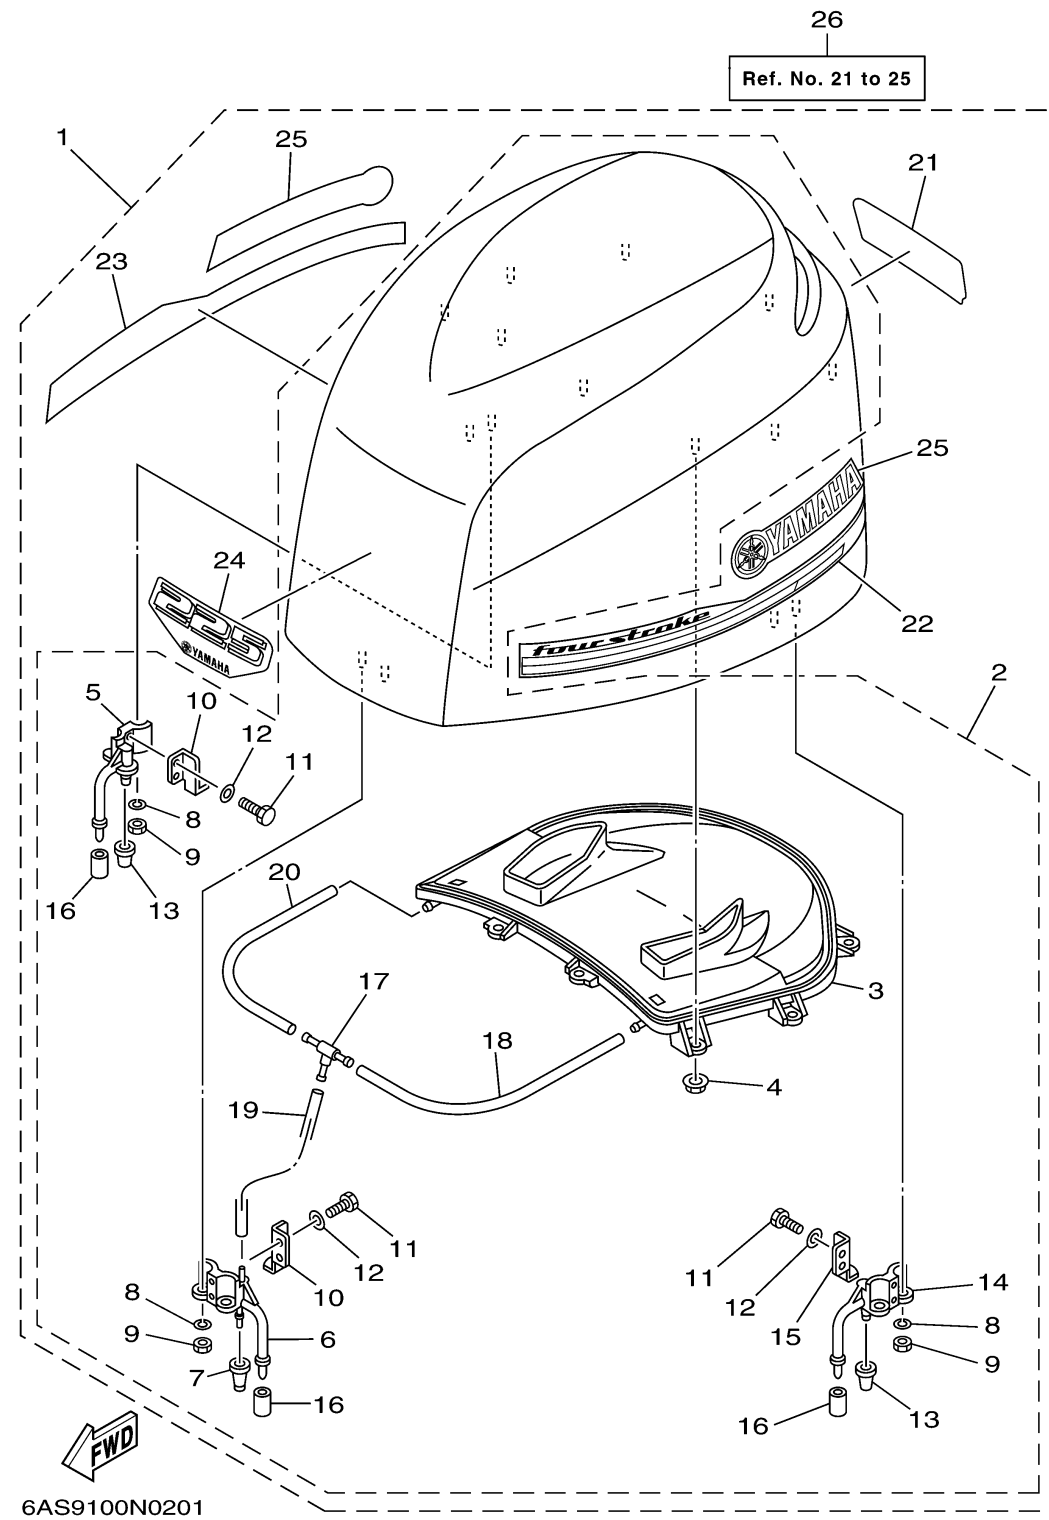

# TOP COWLING

Ref No.	Part Number	Description	Qty	Remarks
1	6AS-42610-20-00	TOP COWLING ASSY	1	
2	6P2-4261A-00-00	..TOP COWLING W/O GRAPHICS	1	
3	6P2-42613-00-00	...MOLDING, AIR DUCT	1	
4	90179-06M28-00	...NUT	9	
5	68F-42647-01-00	...HOLDER, CLAMP BAND	1	
6	69J-42647-01-00	...HOLDER, CLAMP BAND	1	
7	69J-42663-00-00	...DAMPER	1	
8	92990-06100-00	...WASHER, SPRING	6	
9	95380-06600-00	...NUT, HEXAGON	6	
10	60V-42651-01-00	...HOOK	2	
11	97095-06016-00	.. BOLT	6	
12	92995-06600-00	.. WASHER	6	
13	68F-42663-00-00	...DAMPER	2	
14	68F-42648-01-00	...HOLDER, CLAMP BAND	1	
15	60V-42652-00-00	...HOOK	1	
16	67F-13448-00-00	...CAP	3	
17	69J-24378-00-00	...PIPE, JOINT 3	1	
18	90445-11M27-00	...HOSE (L240)	1	
19	90445-11699-00	...HOSE (L500)	1	
20	90445-11182-00	...HOSE (L300)	1	

# TOP COWLING

Ref No.	Part Number	Description	Qty	Remarks
21	6AS-42678-10-00	. .GRAPHIC, REAR	1	
22	6AS-42675-00-00	. .GRAPHIC, SIDE 1	1	
23	6AS-42676-00-00	. .GRAPHIC, SIDE 2	1	
24	6AS-42677-00-00	. .GRAPHIC, FRONT	1	
25	63P-42681-20-00	. .MARK, COWLING	2	
26	6AS-W4267-00-00	GRAPHIC SET, TOP COWLING	1	AP FOR USA