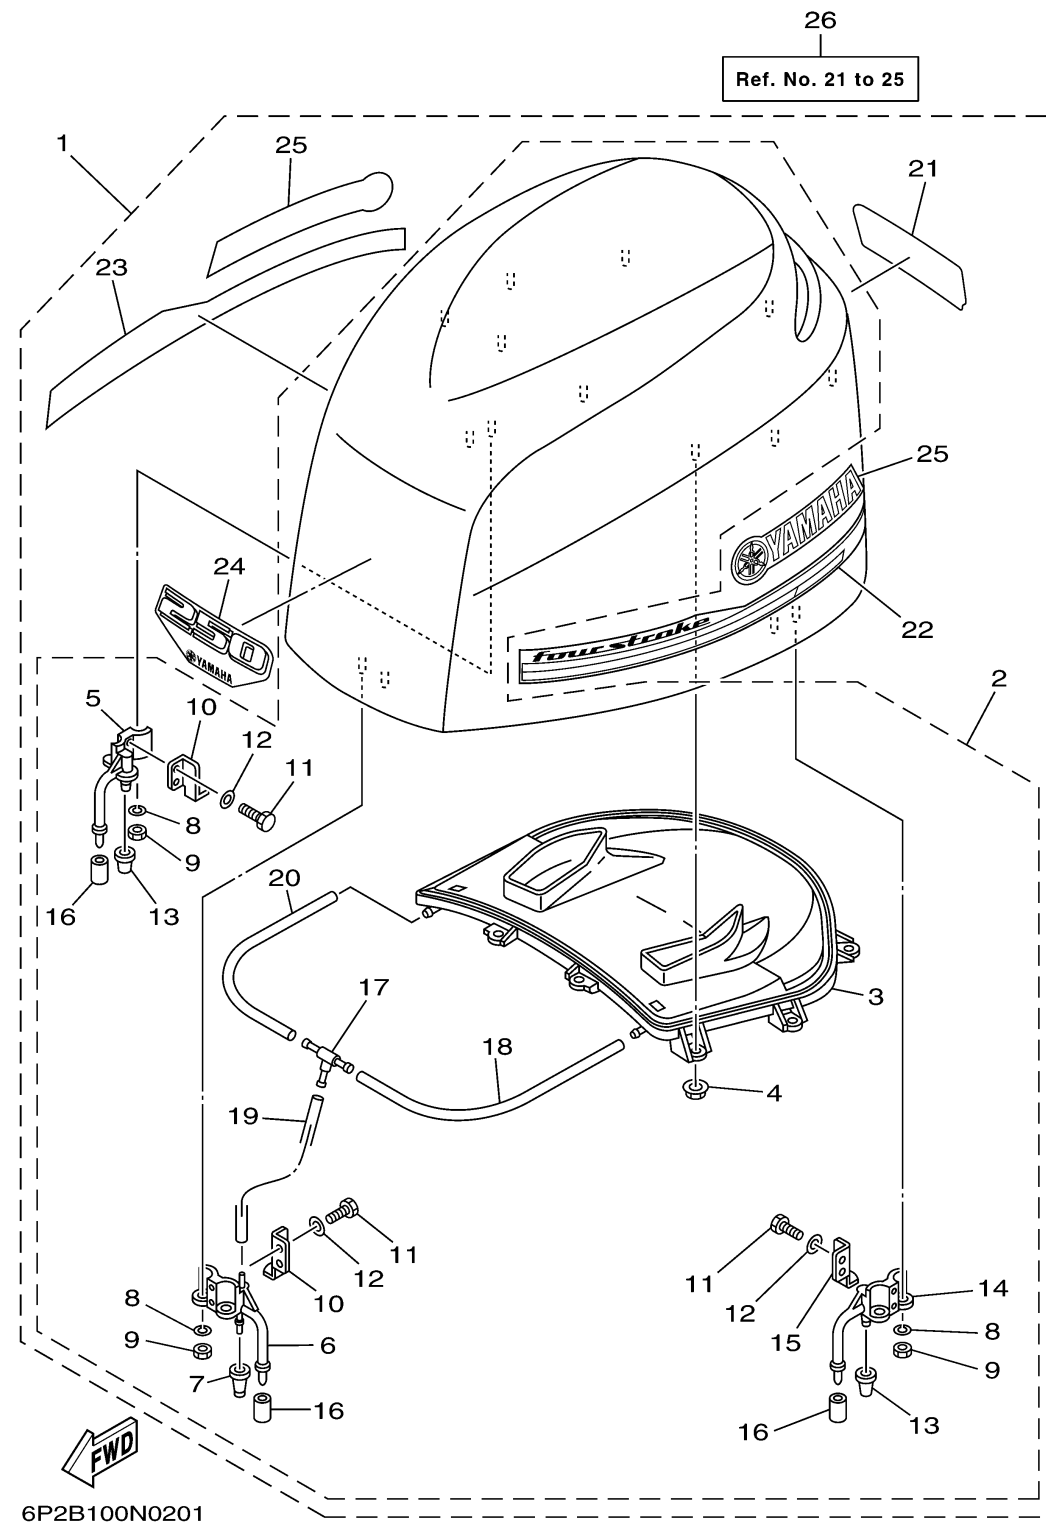

TOP COWLING

Ref No.	Part Number	Description	Qty	Remarks
1	6P2-42610-30-00	TOP COWLING ASSY	1	
2	6P2-4261A-00-00	..TOP COWLING W/O GRAPHICS	1	
3	6P2-42613-00-00	...MOLDING, AIR DUCT	1	
4	90179-06M28-00	...NUT	9	
5	68F-42647-01-00	...HOLDER, CLAMP BAND	1	
6	69J-42647-01-00	...HOLDER, CLAMP BAND	1	
7	69J-42663-00-00	...DAMPER	1	
8	92990-06100-00	...WASHER, SPRING	6	
9	95380-06600-00	...NUT, HEXAGON	6	
10	60V-42651-01-00	...HOOK	2	
11	97095-06016-00	.. BOLT	6	
12	92995-06600-00	.. WASHER	6	
13	68F-42663-00-00	...DAMPER	2	
14	68F-42648-01-00	...HOLDER, CLAMP BAND	1	
15	60V-42652-00-00	...HOOK	1	
16	67F-13448-00-00	...CAP	3	
17	69J-24378-00-00	...PIPE, JOINT 3	1	
18	90445-11M27-00	...HOSE (L240)	1	
19	90445-11699-00	...HOSE (L500)	1	
20	90445-11182-00	...HOSE (L300)	1	

CONTINUED ON NEXT FRAME >

TOP COWLING

Ref No.	Part Number	Description	Qty	Remarks
21	6P2-42678-20-00	..GRAPHIC, REAR	1	
22	6AS-42675-00-00	..GRAPHIC, SIDE 1	1	
23	6AS-42676-00-00	..GRAPHIC, SIDE 2	1	
24	6P2-42677-20-00	..GRAPHIC, FRONT	1	
25	63P-42681-20-00	..MARK, COWLING	2	
26	6P2-W4267-00-00	GRAPHIC SET, TOP COWLING	1	AP FOR USA