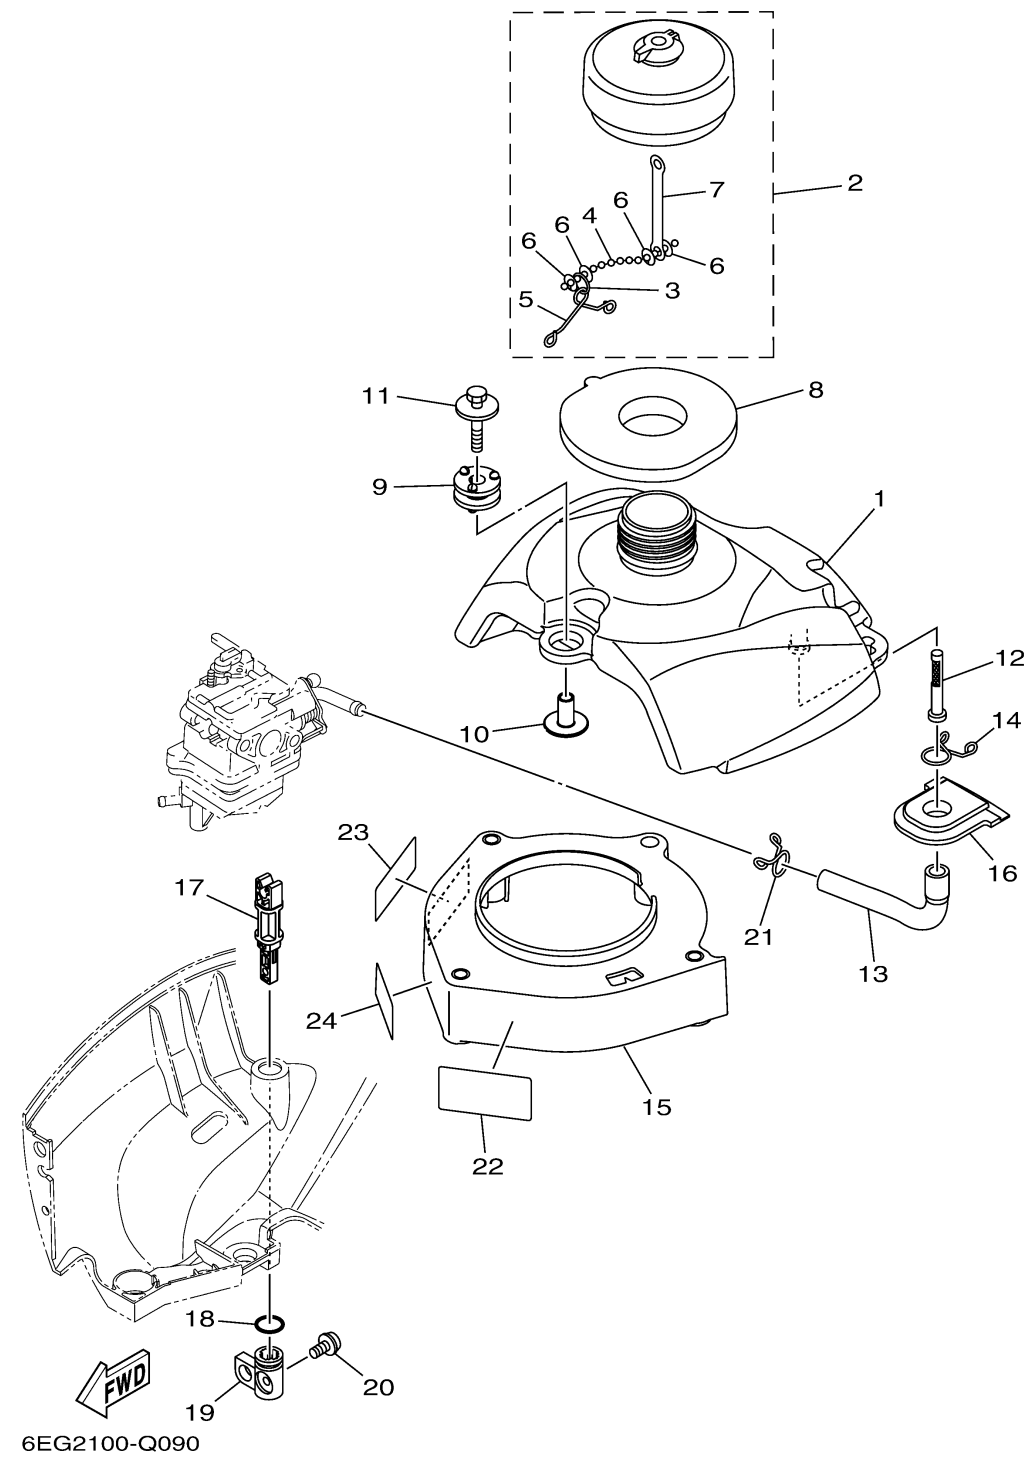

FUEL

Ref No.	Part Number	Description	Qty	Remarks
1	6EG-F4111-10-00	TANK, FUEL	1	
2	69M-24610-03-00	CAP ASSY	1	
3	90468-100A0-00	. .CLIP	1	
4	69M-24633-00-00	. .CHAIN, BALL	1	
5	624-24634-10-00	. .HOOK, CHAIN BALL	1	
6	67D-21757-00-00	. .WASHER, SPECIAL 1	4	
7	69M-16548-00-00	. .JOINT, CHAIN	1	
8	6EG-24641-00-00	GASKET, CAP 1	1	
9	6EG-F4375-00-00	GROMMET	3	
10	90387-06176-00	COLLAR	3	
11	90119-06098-00	BOLT, WITH WASHER	3	
12	6L5-24251-00-00	STRAINER 1	1	
13	6EG-F4311-10-00	PIPE, FUEL 1	1	
14	90467-13M13-00	CLIP	1	
15	6EG-F4191-00-00	BRACKET, FUEL TANK 1	1	
16	6EG-F4181-00-00	DAMPER, LOCATING 1	1	
17	6EG-F4554-00-00	SHAFT, COCK	1	
18	93210-128F6-00	.O-RING	1	
19	6EG-F4575-00-00	LEVER, FUEL CHANGE	1	
20	90159-05M12-00	SCREW, WITH WASHER	1	

CONTINUED ON NEXT FRAME >