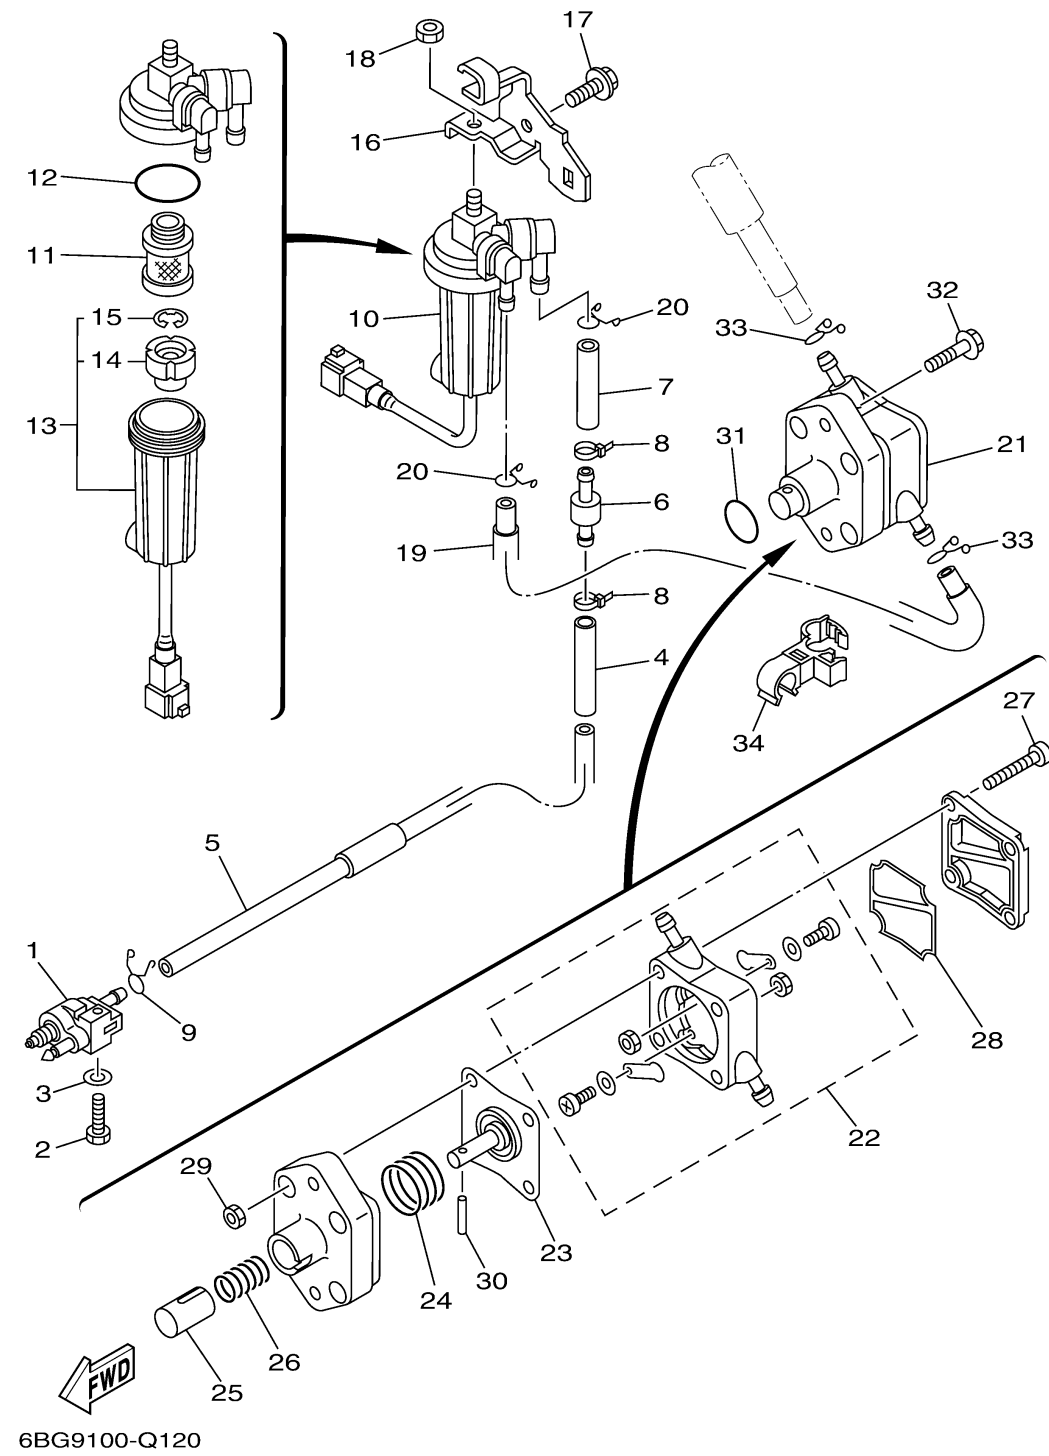

FUEL

Ref No.	Part Number	Description	Qty	Remarks
1	6G1-24304-10-00	FUEL PIPE JOINT COMP. 1	1	
2	97095-06025-00	.BOLT	1	
3	92995-06600-00	WASHER	1	
4	90445-14020-00	HOSE (L65)	1	
5	6BG-24313-10-00	PIPE 3	1	
6	67F-24377-00-00	PIPE, JOINT 2	1	
7	90445-13020-00	HOSE (L40)	1	
8	90465-11M10-00	CLAMP	2	
9	90467-09M17-00	CLIP	1	
10	6D8-24560-01-00	FILTER ASSY	1	
11	6D8-24563-00-00	..ELEMENT, FILTER	1	
12	6D8-24564-00-00	..GASKET	1	
13	6D8-24562-00-00	..CUP, FILTER	1	
14	6D8-24469-00-00	...FLOAT, WATER LEVEL	1	
15	6D8-24519-00-00	...CLIP	1	
16	6BG-24566-01-00	BRACKET, FILTER	1	
17	95895-08016-00	BOLT, FLANGE	1	
18	95380-08600-00	NUT	1	
19	6BG-24311-10-00	PIPE, FUEL 1	1	
20	90467-11M08-00	CLIP	2	

CONTINUED ON NEXT FRAME >

FUEL

Ref No.	Part Number	Description	Qty	Remarks
21	6C5-24410-00-00	FUEL PUMP ASSY	1	
22	6C5-24415-00-00	. .BODY 4	1	
23	62Y-24411-02-00	. .DIAPHRAGM	1	
24	62Y-24423-00-00	. .SPRING, DIAPHRAGM	1	
25	62Y-13131-00-00	. .PLUNGER	1	
26	62Y-24454-00-00	. .SPRING	1	
27	62Y-24444-01-00	. .SCREW	4	
28	6C5-24471-00-00	. .DIAPHRAGM	1	
29	95380-05600-00	. .NUT	4	
30	62Y-24374-01-00	. .PIN	1	
31	93210-24M79-00	. .O-RING	1	
32	97595-06530-00	BOLT, WITH WASHER	2	
33	90467-10M04-00	CLIP	2	
34	90464-12012-00	CLAMP	1	