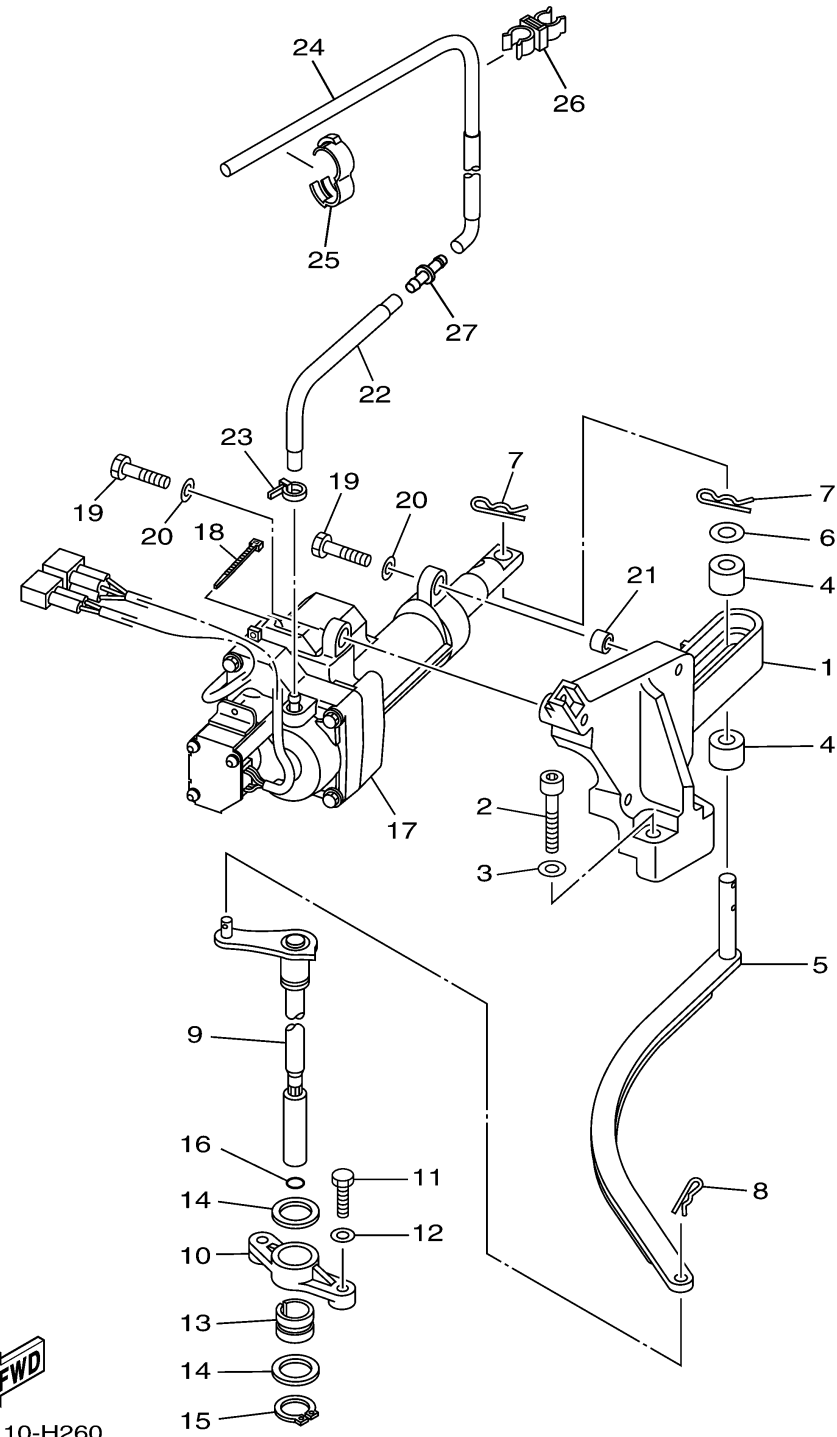

CONTROL

Ref No.	Part Number	Description	Qty	Remarks
1	6AW-44176-00-00	BRACKET	1	
2	90110-08085-00	BOLT, HEXAGON SOCKET HEAD	2	
3	92990-08600-00	..WASHER, PLATE	2	
4	6AW-44122-00-00	BUSHING, SHIFT ROD LEVER	2	
5	6AW-44121-00-00	LEVER, SHIFT ROD	1	
6	90201-11008-00	WASHER, PLATE	1	
7	90468-180A0-00	CLIP	2	
8	90468-18008-00	CLIP	1	
9	6AW-44120-00-00	HANDLE GEAR SHIFT ASSY	1	
10	6AW-44118-01-00	BRACKET	1	
11	97095-06025-00	BOLT	2	
12	92995-06600-00	WASHER	2	
13	90380-19001-00	BUSH, SOLID	1	
14	90202-19001-00	WASHER, PLATE	2	
15	93410-19088-00	CIRCLIP	1	
16	93210-09165-00	O-RING	1	
17	6AW-4820A-11-00	ACTUATOR UNIT	1	
18	90465-11M10-00	CLAMP	1	
19	97080-08030-00	BOLT	4	
20	92900-08600-00	WASHER	4	

CONTINUED ON NEXT FRAME >

6BJ2110-H260

CONTROL

Ref No.	Part Number	Description	Qty	Remarks
21	90387-08M31-00	COLLAR	2	
22	6AW-24314-10-00	PIPE 4	1	
23	90465-11M10-00	CLAMP	1	
24	6AW-24314-00-00	PIPE 4	1	
25	90464-16001-00	CLAMP	1	
26	90464-10M59-00	CLAMP	1	
27	6G8-24376-00-00	PIPE, JOINT 1	1	

6BJ2110-H260