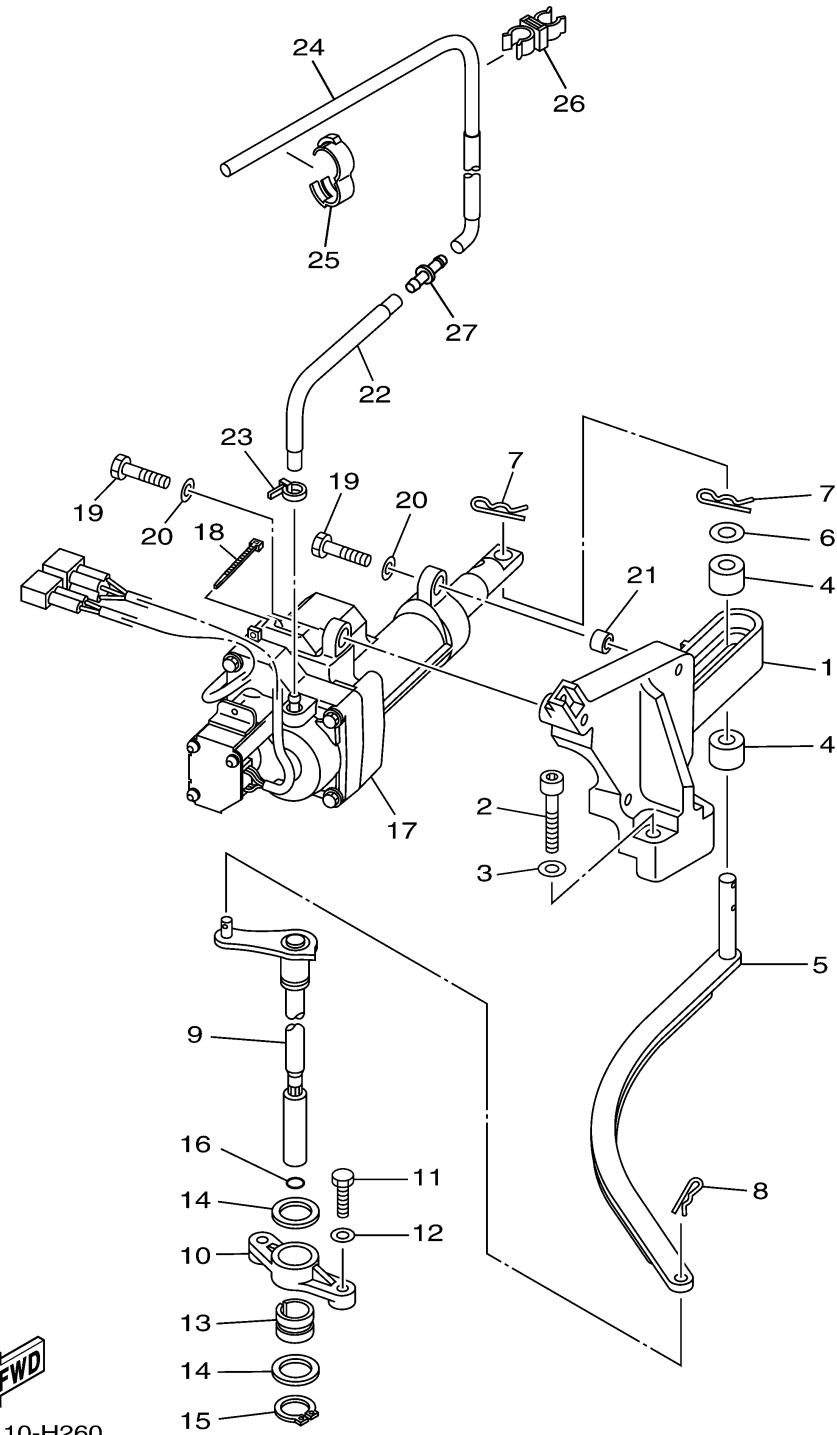

CONTROL

Ref No.	Part Number	Description	Qty	Remarks
1	6AW-44176-00-00	BRACKET	1	
2	90110-08085-00	BOLT, HEXAGON SOCKET HEAD	2	
3	92990-08600-00	..WASHER, PLATE	2	
4	6AW-44122-00-00	BUSHING, SHIFT ROD LEVER	2	
5	6AW-44121-00-00	LEVER, SHIFT ROD	1	
6	90201-11008-00	WASHER, PLATE	1	
7	90468-180A0-00	CLIP	2	
8	90468-18008-00	CLIP	1	
9	6AW-44120-00-00	HANDLE GEAR SHIFT ASSY	1	
10	6AW-44118-01-00	BRACKET	1	
11	97095-06025-00	BOLT	2	
12	92995-06600-00	WASHER	2	
13	90380-19001-00	BUSH, SOLID	1	
14	90202-19001-00	WASHER, PLATE	2	
15	93410-19088-00	CIRCLIP	1	
16	93210-09165-00	O-RING	1	
17	6AW-4820A-11-00	ACTUATOR UNIT	1	
18	90465-11M10-00	CLAMP	1	
19	97080-08030-00	BOLT	4	
20	92900-08600-00	WASHER	4	

CONTINUED ON NEXT FRAME >

6BJ2110-H260

CONTROL

Ref No.	Part Number	Description	Qty	Remarks
21	90387-08M31-00	COLLAR	2	
22	6AW-24314-10-00	PIPE 4	1	
23	90465-11M10-00	CLAMP	1	
24	6AW-24314-00-00	PIPE 4	1	
25	90464-16001-00	CLAMP	1	
26	90464-10M59-00	CLAMP	1	
27	6G8-24376-00-00	PIPE, JOINT 1	1	

6BJ2110-H260